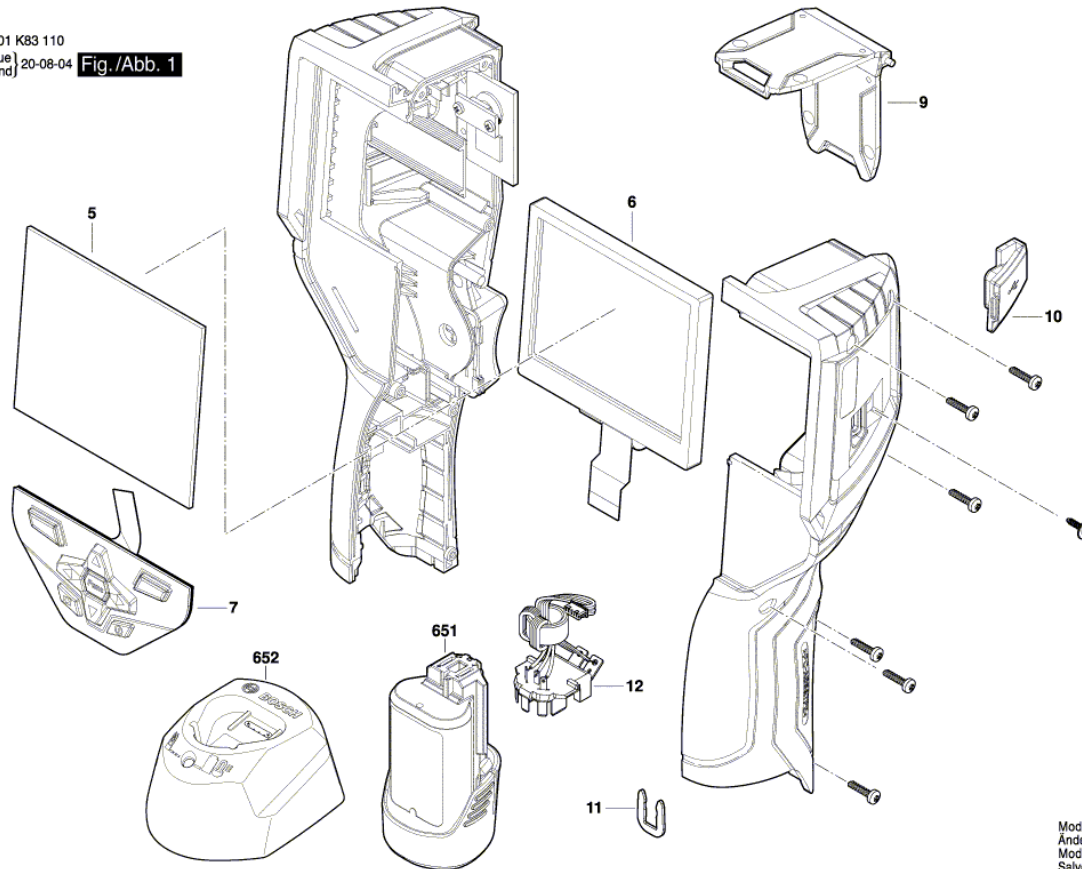

Illustration - Type - E

3 601 K83 110
Issue |
Stand | 20-08-04 Fig./Abb. 1