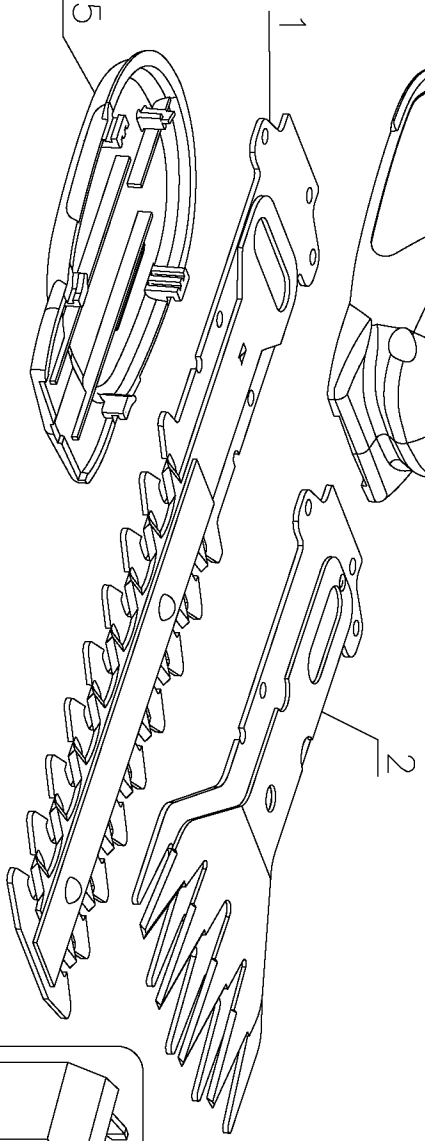

800

5

1

2

871

Parts List for GSL35 Type 1

Item Number	Part Number	Description	Qty Required
1	RB32	BLADE	1
1	90550938-02	SHRUBBER BLADE	1
2	90590580-02	BLADE	1
2	RB30	BLADE	1
5	90548198	BLADE COVER HSG	1
800	90554972	GREASE TUBE	1
871	90545023	CHARGER	1