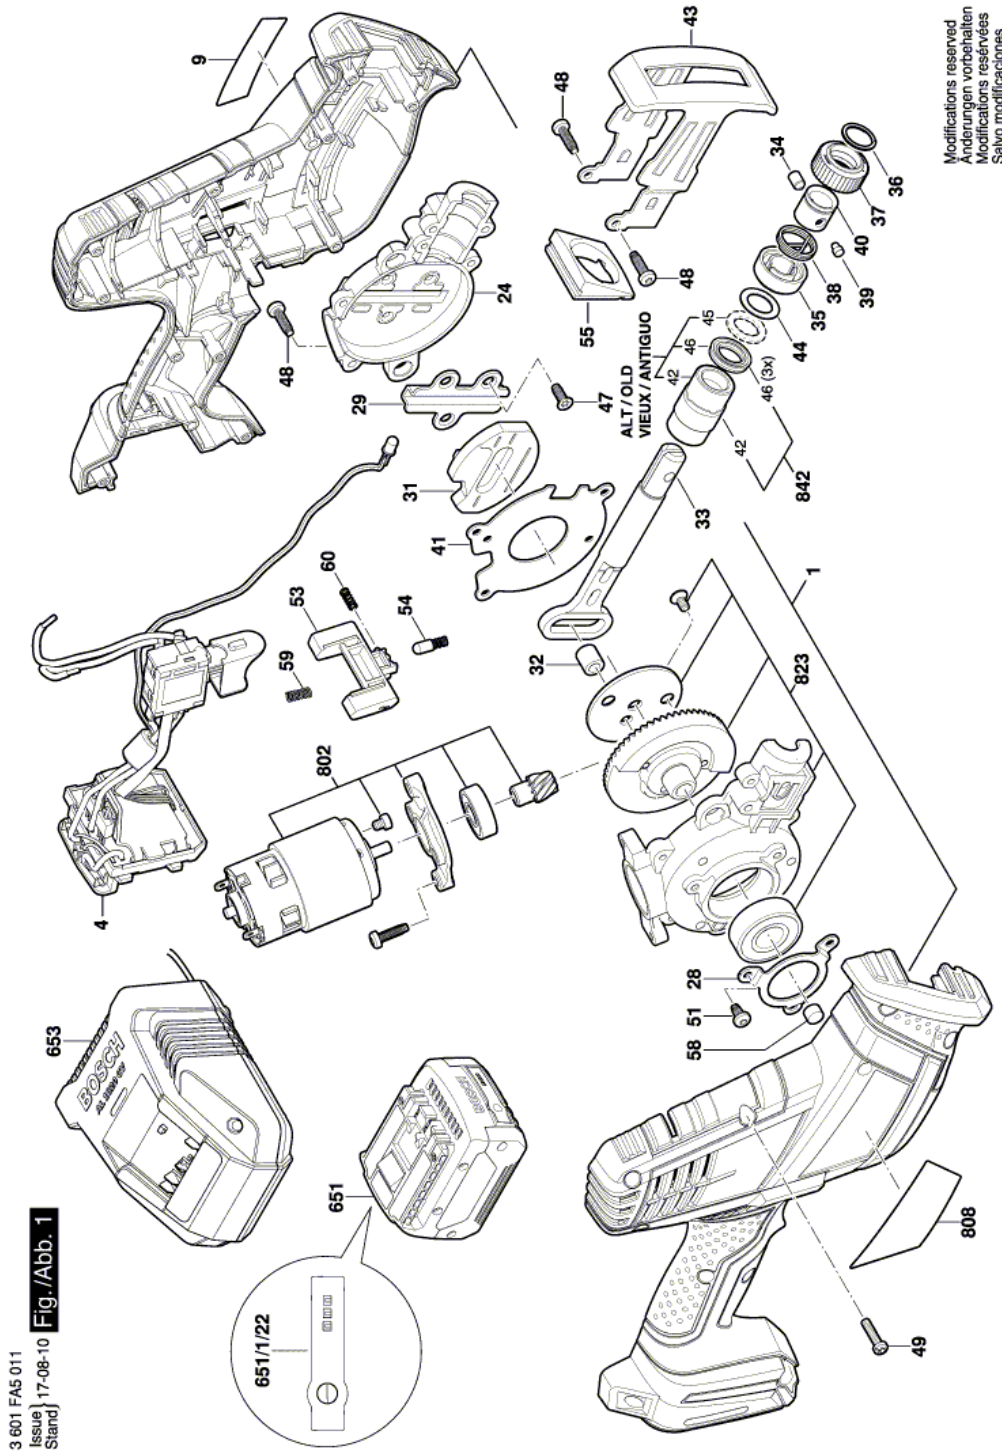

Item	Part Number	Description	Illustration	Price	Quantity	Price Group
802	1 619 P12 758	Motor assembly	1	-,-	1	41
808	1 619 P13 842	Nameplate	1	-,-	1	13
823	1 619 P12 760	Gear Box	1	-,-	1	40
842	1 619 P13 781	Seal Parts Set	1	-,-	1	21

Illustration - Type E

3 601 FA5 011
Issue 17-08-10
Stand Fig./Abb. 1

Information subject to change without further notice.