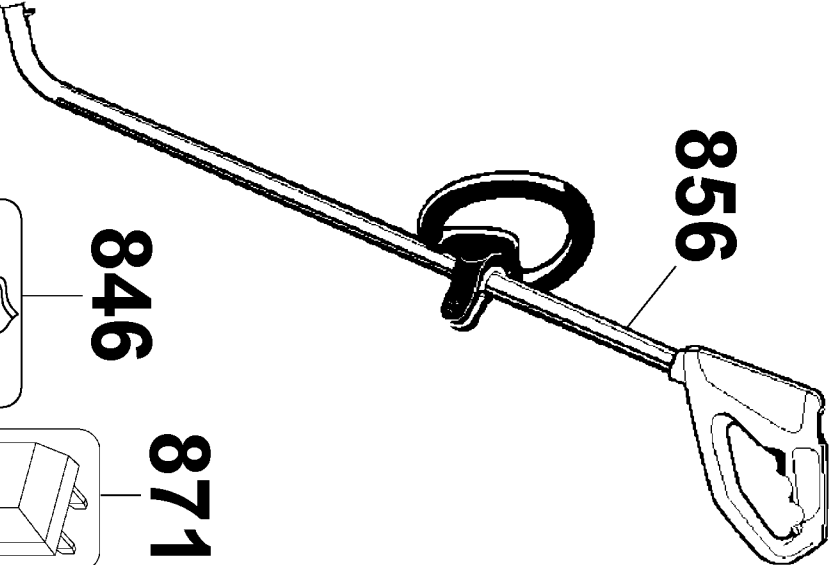

800

2

856

856

856

846

871

Parts List for GS700 Type 1

Item Number	Part Number	Description	Qty Required
2	489413-00	BRACKET,WALL MT	1
800	90554972	GREASE TUBE	1
846	243457-00SV	HARDWARE BAG	1
856	478661-00SV	REPLACEMENT BLADE	1
856	489973-00S	SHEAR BLADE	1
856	GSH1000	HANDLE KIT	1
856	478656-00S	BLADE-GRASS SHEARS	1
871	90522204	CHARGER	1