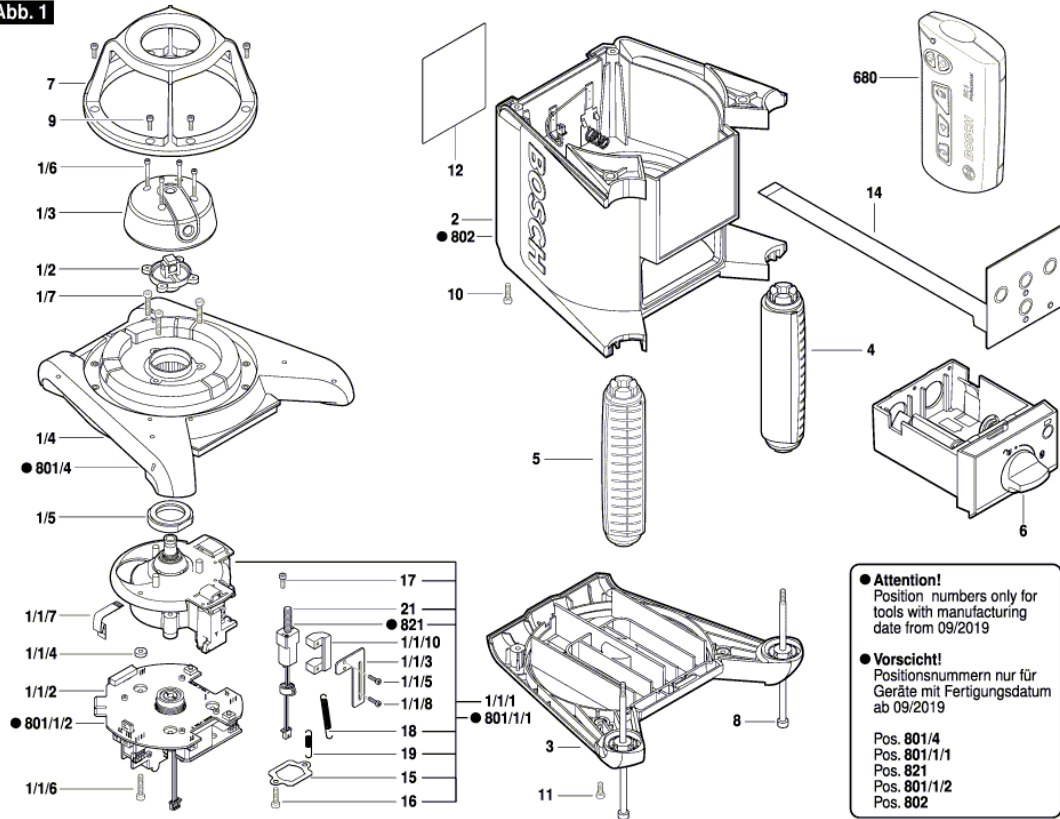

Spare parts list

Item	Part Number	Description	Illustration
802	1 600 A01 R89	Housing	1
821	1 600 A01 R7V	Motor-gearbox assembly	1

Illustration - Type - E

3 601 K61 510
Issue | 22-03-17
Stand | **Fig./Abb. 1**