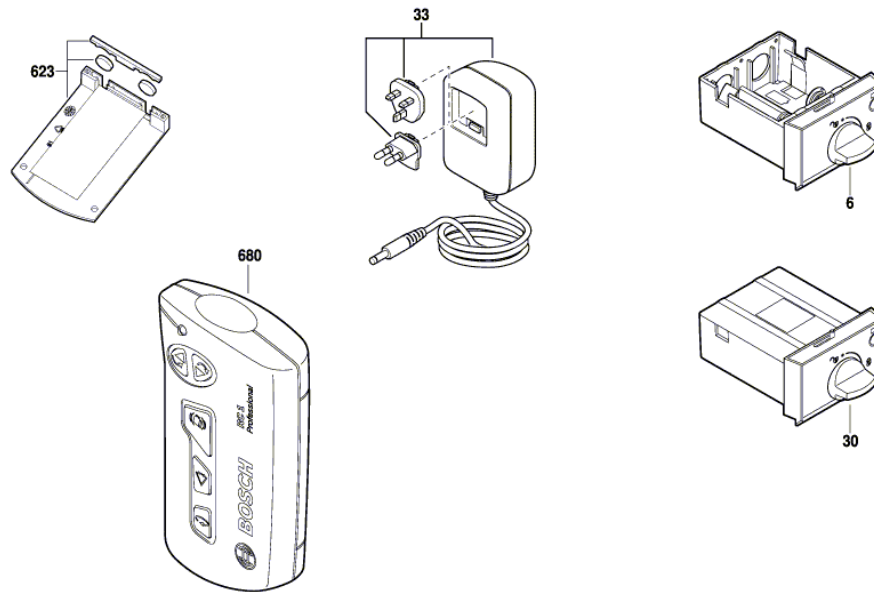

Illustration - Type - E

3 601 K61 505
Issue | 21-01
Stand | 22-03-18 **Fig./Abb. 2**