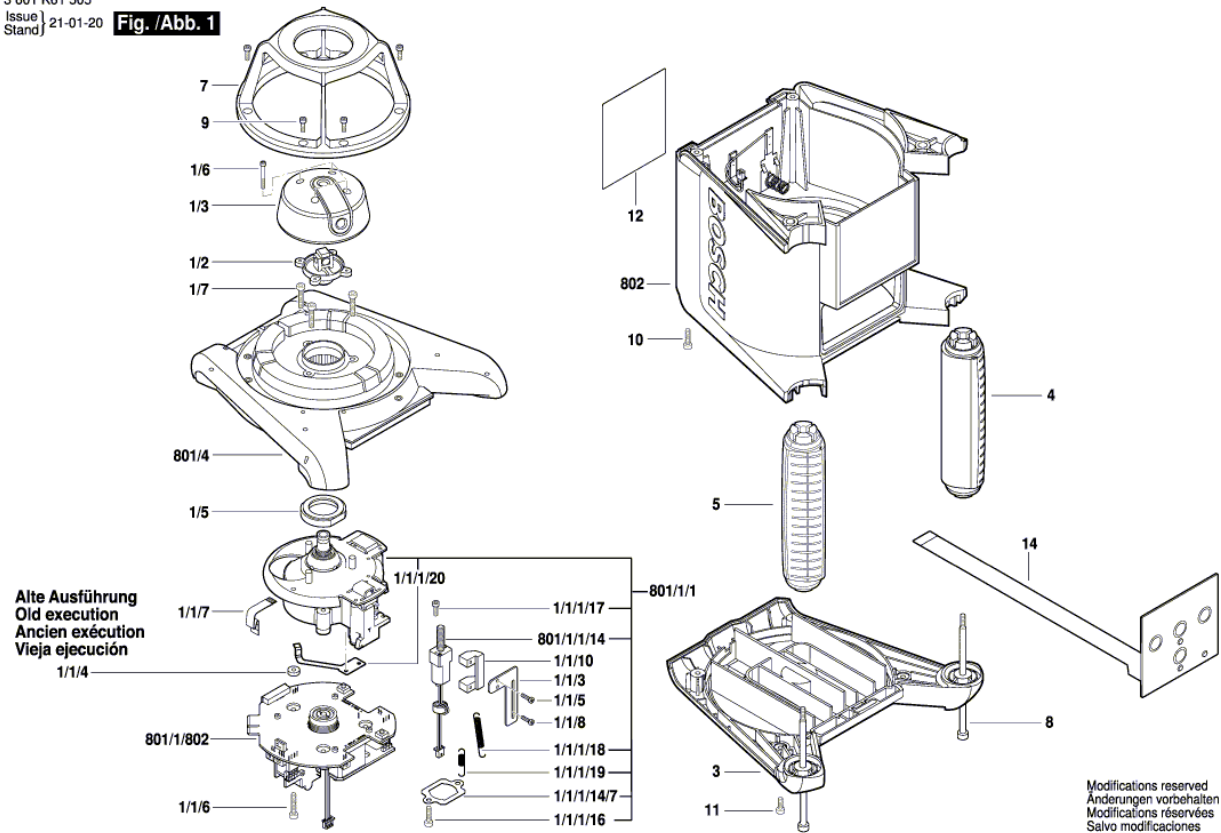

BOSCH

Laser Level

GRL 250 HV | 3 601 K61 602

Table of Content

Spare parts list.....	2
Illustration - Type.....	4

Spare parts list

Item	Part Number	Description	Illustration
1/1/10	2 610 A13 399	Limit Switch	1
1/1/1/14/7	2 610 A12 302	Motor Plate	1
1/1/1/17	2 610 A12 275	Hex Socket Head Cap Screw	1
1/1/1/18	2 610 A12 283	Extension Spring	1
1/1/1/19	2 610 A13 065	Extension Spring	1
1/1/1/20	2 610 A14 394	Brake Spring	1
1/1/3	2 610 A13 397	Limit Switch	1
1/1/4	2 610 A12 269	Special Washer	1
1/1/5	2 610 A12 272	Hex Socket Head Cap Screw	1
1/1/6	2 610 A12 284	Hex Socket Head Cap Screw	1
1/1/7	2 610 A12 359	Flexible Pcb	1
1/1/8	2 610 A12 301	Tapping Screw	1
1/2	2 610 A12 298	lens mount	1
1/3	2 610 A14 624	Rotating Beacon	1
1/5	2 610 A15 789	ball sleeve	1
1/6	2 610 A12 362	Hex Socket Head Cap Screw	1
3	2 610 A12 957	Housing	1
4	2 610 A12 464	Handle	1
5	2 610 A12 309	Handle	1
7	2 610 A13 313	Cage	1
8	2 610 A12 310	Threaded Bolt	1
9	2 610 A12 348	Hex Socket Head Cap Screw	1
10	2 610 A12 459	Hex Socket Head Cap Screw	1
11	2 610 A12 460	Hex Socket Head Cap Screw	1
12	2 609 135 941	Nameplate	1
14	2 610 A13 404	Keyboard	1
801/1/1	2 610 A12 237	Motor Housing	1
801/1/1/14	1 600 A01 R7V	Motor-gearbox assembly	1
801/1/802	1 600 A02 OPE	Leveling element	1
801/4	1 600 A01 R7U	Assembly	1
802	1 600 A01 R89	Housing	1
6	2 610 A12 327	Battery box assembly	2
30	2 610 A15 308	Battery Pack	2
33	2 610 A15 290	Battery Charger	2
623	2 610 A01 267	Target	2

Spare parts list

Item	Part Number	Description	Illustration
680	1 617 S00 W3M	Remote Control	2

Illustration - Type - E

3 601 K61 505
Issue | 21-01-20
Stand

Fig./Abb. 1

Illustration - Type - E

3 601 K61 505
Issue | 21-01
Stand | 22-03-18 **Fig./Abb. 2**