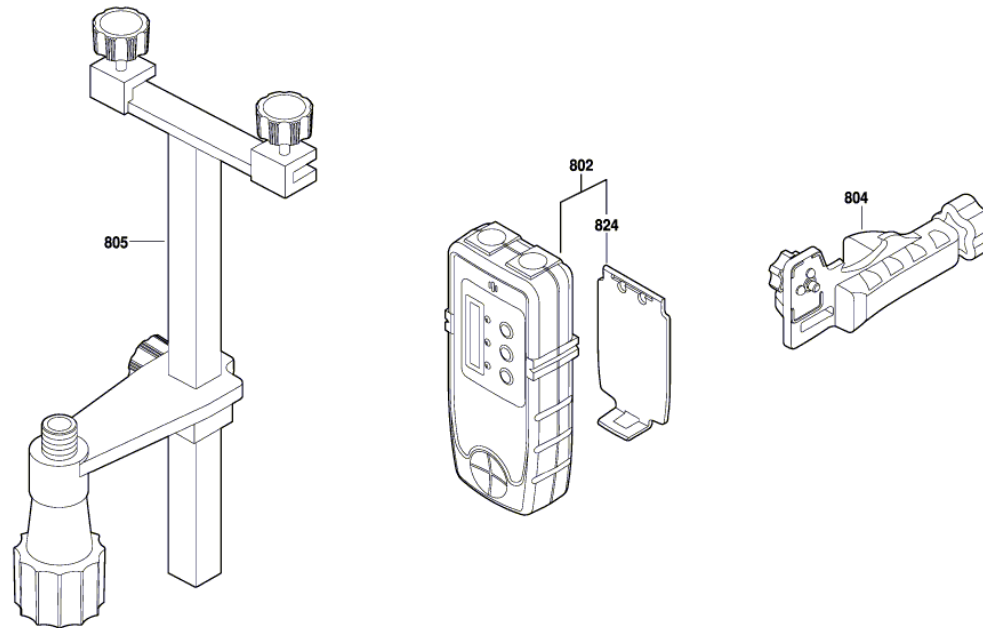

Illustration - Type - E

3 601 K61 C11
Issue 17-11
Stand 19-07-04 **Fig. /Abb. 2**