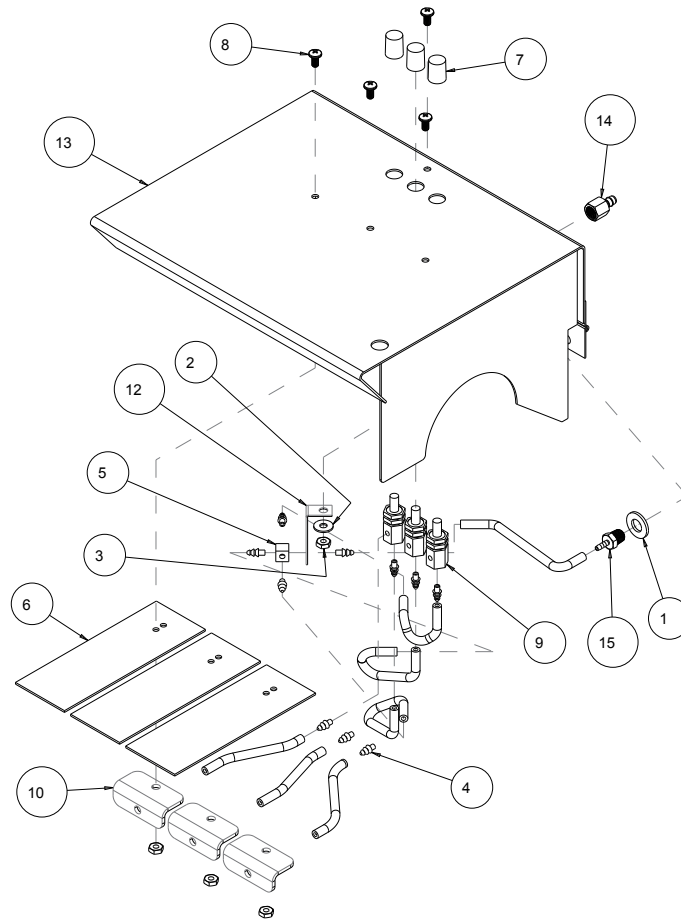

Assembly Hood, Left Part# 170494

Item	Part Description	Part#	Quantity
1	WASHER, FLAT, SAE, 3/8	150923	1
2	WASHER, FLAT, SAE, #10	154369	1
3	NUT, HEX 10 -32	156269	4
4	BARB FITTING 1/8 NPTF	161343	10
5	CROSS, #10 - 32	161532	1
6	FLAP, WHEEL	161557	3
7	KNOB, RIDGED, GRAY	161652	3
8	SCREW, PAN HEAD PHILLIPS 10 - 32 X 3/8"	161875	4
9	VALVE, NV2SV-B, 10/32F	161989	3
10	BRACKET, HOSE MOUNT	162154	3
11	TUBING, CLEAR PVC 1/8 X 1/4 (36")	162505	1
12	CLIP, HOSE RETAINER	162511	1
13	HOOD, LEFT, GP6-6	169585	1
14	FITTING, 1/8 FNPT X 1/8 BARB	170025	1
15	FITTING, 1/8 MNPT X 1/8 BARB	170026	1