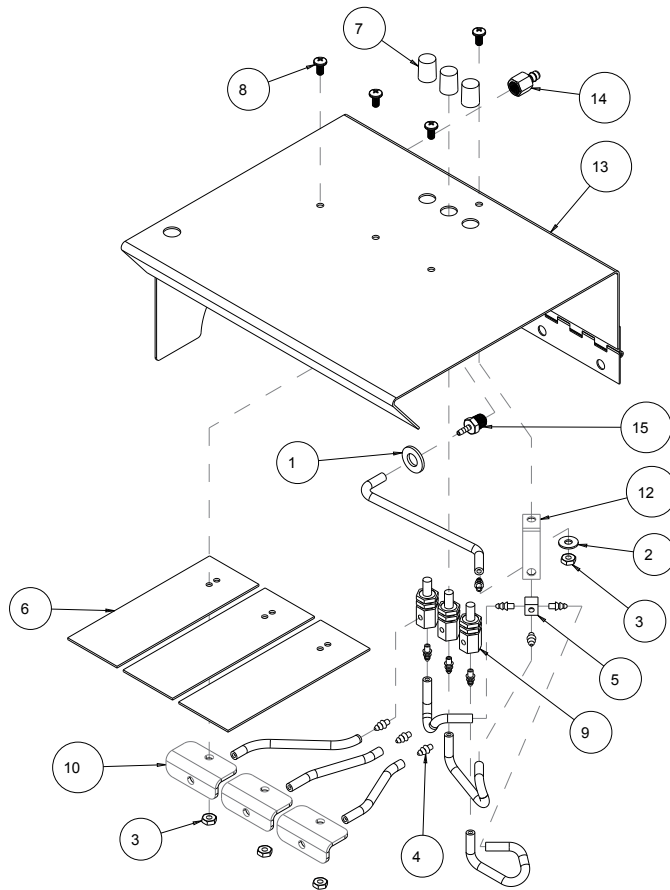

Assembly Motor & Wheels Part# 170486

Assembly Motor & Wheels Part# 170486

Item	Part Description	Part#	Quantity
1	MTR, 1/3HP, 60HZ, 1800RPM	169556	1
2	ADAPTER, 9/16 -12 X 1/4-20	169557	1
3	SHIM, 5/8 X 1-1/8 X .03	169579	2
4	SPACER, 5/8 X 7/8 X .350	169581	3
5	SPACER, 5/8 X 7/8 X .250	169582	5
6	POLISHING DISK, 5 -1/2" NOVA, 14000 GRIT	169606	1
7	WASHER, FENDER, 1/4 -1-1/2	170487	1
8	NUT, HEX, 9/16 - 12, LEFT HAND	170488	1
9	WHEEL, 6" NOVA, 280 GRIT	170489	1
10	WHEEL, 6" NOVA, 600 GRIT	170490	1
11	WHEEL, 6" NOVA, 1200 GRIT	170491	1
12	WHEEL, 6" NOVA, 3000 GRIT	170492	1
13	FLANGE, 2 DIA X 5/8" BORE	170662	12
14	WHEEL, 6" BRAZED, 80 GRIT	496080	1
15	WHEEL, 6" BRAZED, 170 GRIT	496200	1

Assembly Tank, Left Part# 170485

Item	Part Description	Part#	Quantity
1	WASHER, FLAT, SAE, 1/4	151915	5
2	SCREW, HEX HD, 1/4 - 20 X 3/4	152370	3
3	CLAMP, CUSHION LOOP, 7/8	152593	2
4	SCREW, HEX HD, TAP, 1/4 - 20 X 1	152676	2
5	NUT, HEX, TW, 1/4 - 20	153941	7
6	SCREW, PAN HD, CAP, 1/4 - 20 X 1/2	155452	2
7	KNOB, 2 - 1/2 DIA X 3/8 - 16	161651	1
8	FITTING, 1/8 MNPT X 3/8 BARB	161991	1
9	ROD, THREADED, 3/8 - 16 X 8 - 1/4	169559	1
10	SPACER, HOOD, 1/2 X 7	169580	1
11	CASTING, TANK, LEFT, GP6-6, COMP	169584	1
12	VALVE, DIVERTING, 3 X 1/4 BARB	169687	1
13	BAR, WATER DEFLECTOR, GP6-6	170321	1
14	ASSY, HOOD, LEFT, GP6-6	170494	1
15	BRACKET, WATER VALVE, GP6-6	170495	1

Assembly Tank, Right Part# 170484

Item	Part Description	Part#	Quantity
1	WASHER, FLAT, SAE, 1/4	151915	5
2	SCREW, HEX HD, 1/4 - 20 X 3/4	152370	5
3	NUT, HEX, TW, 1/4 - 20	153941	5
4	KNOB, 2 - 1/2 DIA X 3/8 - 16	161651	1
5	FITTING, 1/8 MNPT X 3/8 BARB	161991	1
6	CASTING, TANK, RIGHT, GP6-6, COMP	169555	1
7	ROD, THREADED, 3/8 - 16 X 8 - 1/4	169559	1
8	SPACER, HOOD, 1/2 X 7	169580	1
9	BAR, WATER DEFLECTOR, GP6-6	170321	1
10	ASSY, HOOD, RIGHT, GP6-6	170493	1