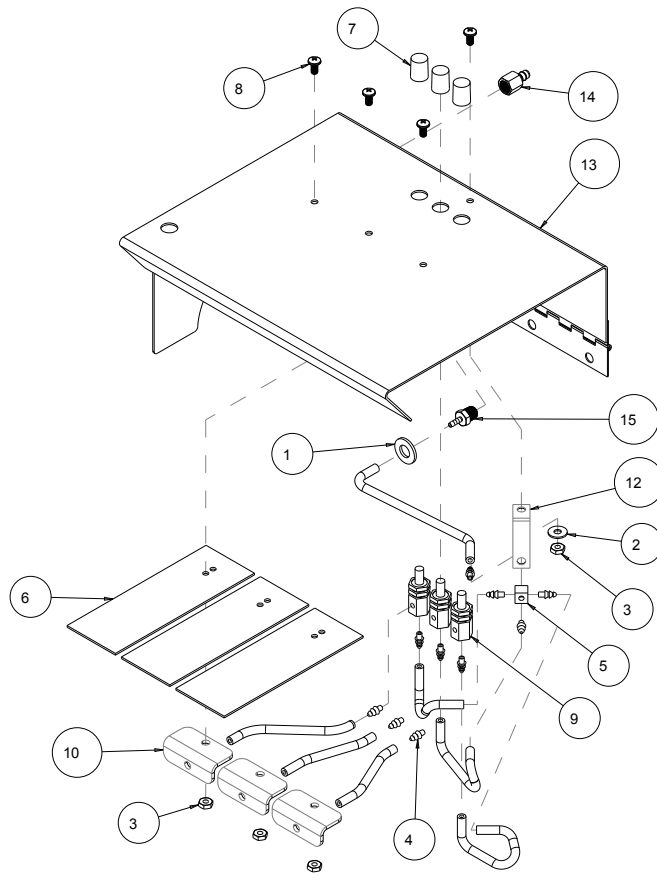

Assembly Tank, Right Part# 170484

Item	Part Description	Part#	Quantity
1	WASHER, FLAT, SAE, 1/4	151915	5
2	SCREW, HEX HD, 1/4 - 20 X 3/4	152370	5
3	NUT, HEX, TW, 1/4 - 20	153941	5
4	KNOB, 2 - 1/2 DIA X 3/8 - 16	161651	1
5	FITTING, 1/8 MNPT X 3/8 BARB	161991	1
6	CASTING, TANK, RIGHT, GP6-6, COMP	169555	1
7	ROD, THREADED, 3/8 - 16 X 8 - 1/4	169559	1
8	SPACER, HOOD, 1/2 X 7	169580	1
9	BAR, WATER DEFLECTOR, GP6-6	170321	1
10	ASSY, HOOD, RIGHT, GP6-6	170493	1

Assembly Hood, Left Part# 170494

Item	Part Description	Part#	Quantity
1	WASHER, FLAT, SAE, 3/8	150923	1
2	WASHER, FLAT, SAE, #10	154369	1
3	NUT, HEX 10 -32	156269	4
4	BARB FITTING 1/8 NPTF	161343	10
5	CROSS, #10 - 32	161532	1
6	FLAP, WHEEL	161557	3
7	KNOB, RIDGED, GRAY	161652	3
8	SCREW, PAN HEAD PHILLIPS 10 - 32 X 3/8"	161875	4
9	VALVE, NV2SV-B, 10/32F	161989	3
10	BRACKET, HOSE MOUNT	162154	3
11	TUBING, CLEAR PVC 1/8 X 1/4 (36")	162505	1
12	CLIP, HOSE RETAINER	162511	1
13	HOOD, LEFT, GP6-6	169585	1
14	FITTING, 1/8 FNPT X 1/8 BARB	170025	1
15	FITTING, 1/8 MNPT X 1/8 BARB	170026	1

Assembly Hood, Right Part# 170493

Item	Part Description	Part#	Quantity
1	WASHER, FLAT, SAE, 3/8	150923	1
2	WASHER, FLAT, SAE, #10	154369	1
3	NUT, HEX 10 -32	156269	4
4	BARB FITTING 1/8 NPTF	161343	10
5	CROSS, #10 - 32	161532	1
6	FLAP, WHEEL	161557	3
7	KNOB, RIDGED, GRAY	161652	3
8	SCREW, PAN HEAD PHILLIPS 10 - 32 X 3/8"	161875	4
9	VALVE, NV2SV-B, 10/32F	161989	3
10	BRACKET, HOSE MOUNT	162154	3
11	TUBING, CLEAR PVC 1/8 X 1/4 (36")	162505	1
12	CLIP, HOSE RETAINER	162511	1
13	HOOD, RIGHT, GP6-6	169558	1
14	FITTING, 1/8 FNPT X 1/8 BARB	170025	1
15	FITTING, 1/8 MNPT X 1/8 BARB	170026	1