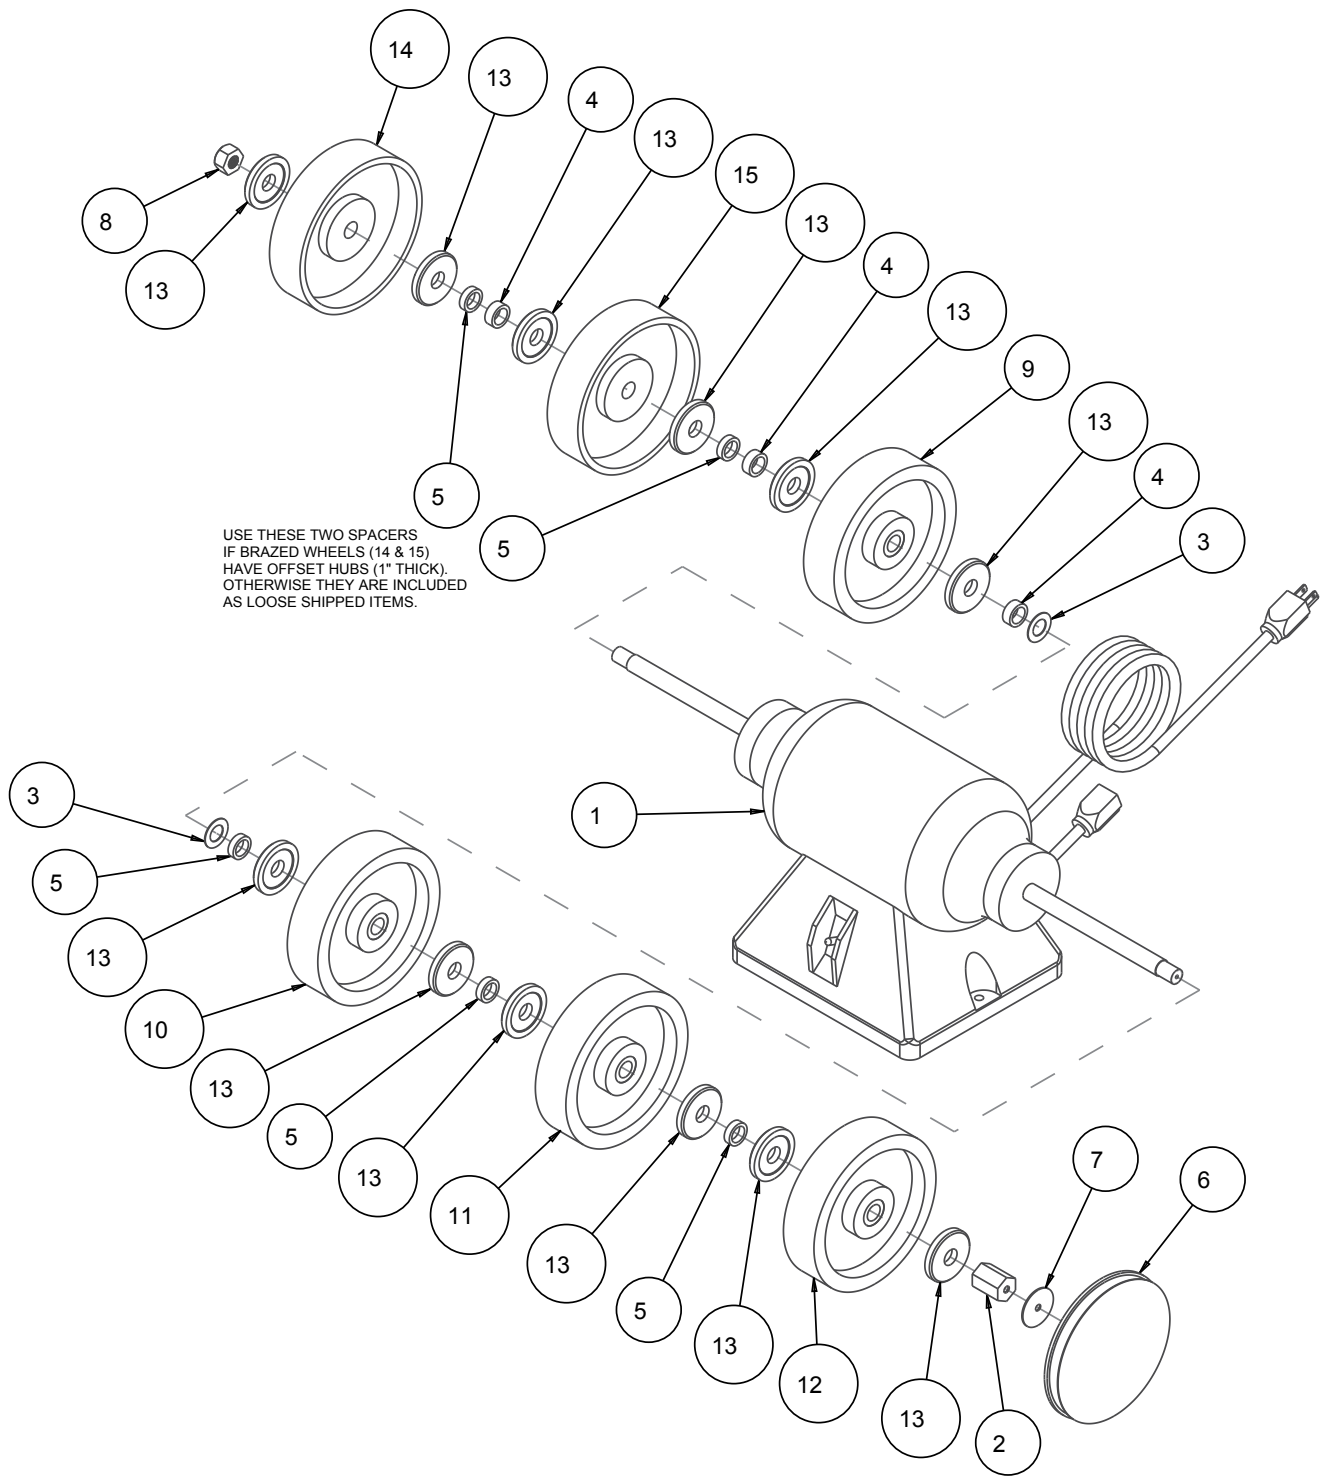

Item	Part Description	Part#	Quantity
1	PAD, POLISHING 6" POLYTEX	14615	1
2	PAD, POLISHING 6", LEATHER	14617	1
3	NUT, WING 1/4 - 20, FLANGED	104257	4
4	HOSE, VINYL, 1/4 X 3/8 (8.0')	132951	1
5	PUMP, WATER 115V/60HZ UL/CSA	151271-VP	1
6	WASHER, FLAT, SAE, 1/4	151915	2
7	CORD, GFCI, 120V 15 AMP	152610	1
8	CLAMP, HOSE, 1/4 - 1/2 FLOW	154394	1
9	HOSE, VINYL, 3/8 X 1/2 (8.0')	156039	1
10	SCREW, HEX HD 1/4 - 20 X 1 - 1/4	157145	4
11	TAG, SERIAL NUMBER, BLANK	157500-rw	1
12	SCREW, HEX HD 1/4 - 20 X 2	158282	2
13	NUT, HEX, NYLK, 1/4 - 20	159857	2
14	ADHESIVE, 3, DISC, ON - OFF	161323	1
15	OIL, TOOL COOL, 8 OZ	161729	1
16	POLISHING COMPOUND, 01 MICRON	161766	1
17	POLISHING COMPOUND, 02 MICRON	161767	1
18	POLISHING COMPOUND, 2-4 MICRON	161768	1
19	SHEET, WARNING LABELS, SLAB SAW	167886	1
20	ADAPTER, 1/2 NPT X 1/4 BARB	168261	1
21	BASE, POLYPROPYLENE, GP6-6	169578	1
22	ASSY, TANK, RIGHT, GP6-6	170484	1
23	ASSY, TANK, LEFT, GP6-6	170485	1
24	ASSY, MOTOR & WHEELS, GP6-6	170486	1
25	ASSY, POL WHEEL, 6 X 9/16 - 12	170544	1
26	ASSY, LOC-LINE MANIFOLD	170547	1
27	OWNERS MANUAL, GP6-6	170533-OM	1
28	TEE, 1/4 HOSE BARB	170562	1

Assembly Motor & Wheels Part# 170486

Assembly Motor & Wheels Part# 170486

Item	Part Description	Part#	Quantity
1	MTR, 1/3HP, 60HZ, 1800RPM	169556	1
2	ADAPTER, 9/16 -12 X 1/4-20	169557	1
3	SHIM, 5/8 X 1-1/8 X .03	169579	2
4	SPACER, 5/8 X 7/8 X .350	169581	3
5	SPACER, 5/8 X 7/8 X .250	169582	5
6	POLISHING DISK, 5 -1/2" NOVA, 14000 GRIT	169606	1
7	WASHER, FENDER, 1/4 -1-1/2	170487	1
8	NUT, HEX, 9/16 - 12, LEFT HAND	170488	1
9	WHEEL, 6" NOVA, 280 GRIT	170489	1
10	WHEEL, 6" NOVA, 600 GRIT	170490	1
11	WHEEL, 6" NOVA, 1200 GRIT	170491	1
12	WHEEL, 6" NOVA, 3000 GRIT	170492	1
13	FLANGE, 2 DIA X 5/8" BORE	170662	12
14	WHEEL, 6" BRAZED, 80 GRIT	496080	1
15	WHEEL, 6" BRAZED, 170 GRIT	496200	1