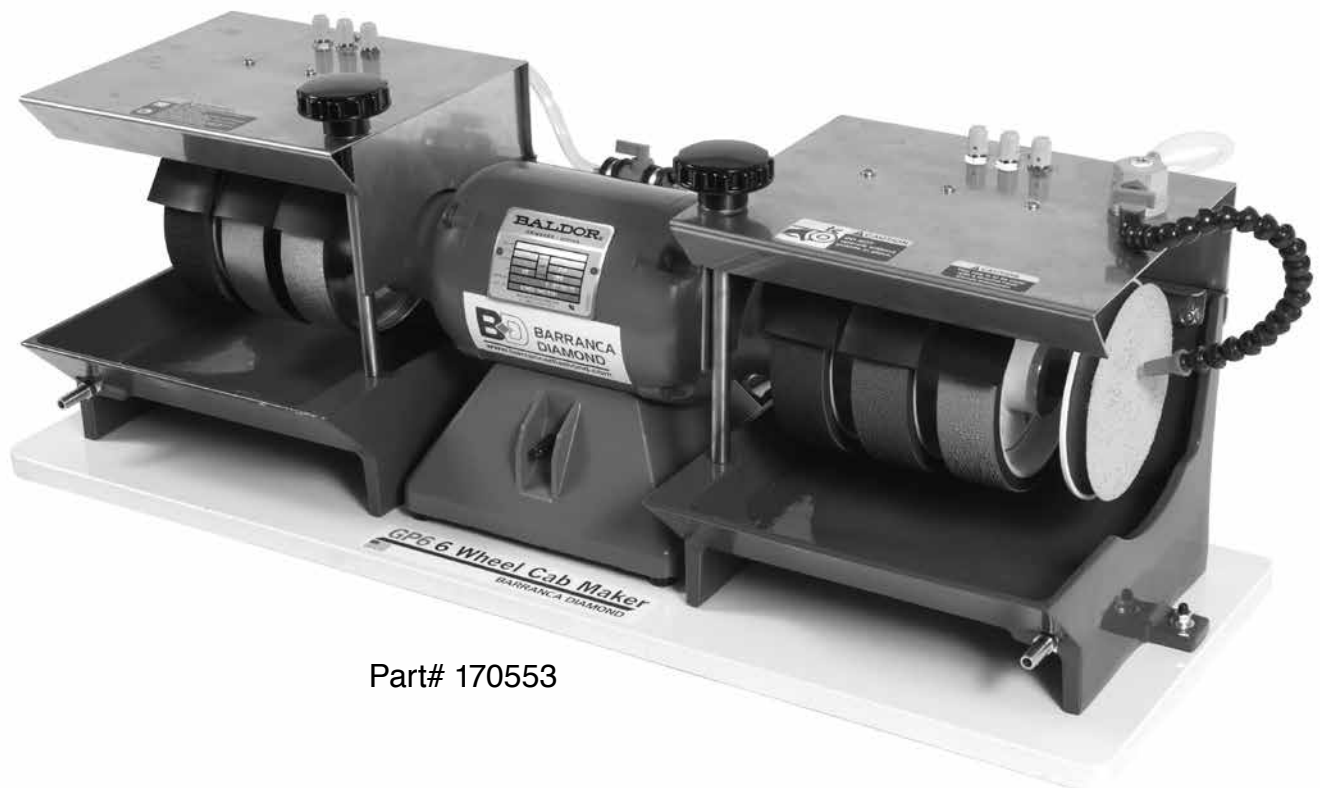

BARRANCA DIAMOND

GP6-6 Wheel Cab Maker

PARTS LIST

Part# 170553

Revision 102	04.2019
Manual Part No. 170553-OM	

Caution: Read all safety and operating instructions before using this equipment. This manual **MUST** accompany the equipment at all times.

Barranca Diamond Products, Inc.
1315 Storm Parkway
Torrance, CA 90501
Toll-Free: (800) 630-7682
Phone: (310) 523-5867
Fax: (310) 257-3063
www.barrancadiamond.com

GP6 6 Wheel Cab Maker Part# 170553

GP6 6 Wheel Cab Maker Part# 170553

Assembly Motor & Wheels Part# 170486

Assembly Motor & Wheels Part# 170486

Item	Part Description	Part#	Quantity
1	MTR, 1/3HP, 60HZ, 1800RPM	169556	1
2	ADAPTER, 9/16 -12 X 1/4-20	169557	1
3	SHIM, 5/8 X 1-1/8 X .03	169579	2
4	SPACER, 5/8 X 7/8 X .350	169581	3
5	SPACER, 5/8 X 7/8 X .250	169582	5
6	POLISHING DISK, 5 -1/2" NOVA, 14000 GRIT	169606	1
7	WASHER, FENDER, 1/4 -1-1/2	170487	1
8	NUT, HEX, 9/16 - 12, LEFT HAND	170488	1
9	WHEEL, 6" NOVA, 280 GRIT	170489	1
10	WHEEL, 6" NOVA, 600 GRIT	170490	1
11	WHEEL, 6" NOVA, 1200 GRIT	170491	1
12	WHEEL, 6" NOVA, 3000 GRIT	170492	1
13	FLANGE, 2 DIA X 5/8" BORE	170662	12
14	WHEEL, 6" BRAZED, 80 GRIT	496080	1
15	WHEEL, 6" BRAZED, 170 GRIT	496200	1

Assembly Tank, Right Part# 170484

Item	Part Description	Part#	Quantity
1	WASHER, FLAT, SAE, 1/4	151915	5
2	SCREW, HEX HD, 1/4 - 20 X 3/4	152370	5
3	NUT, HEX, TW, 1/4 - 20	153941	5
4	KNOB, 2 - 1/2 DIA X 3/8 - 16	161651	1
5	FITTING, 1/8 MNPT X 3/8 BARB	161991	1
6	CASTING, TANK, RIGHT, GP6-6, COMP	169555	1
7	ROD, THREADED, 3/8 - 16 X 8 - 1/4	169559	1
8	SPACER, HOOD, 1/2 X 7	169580	1
9	BAR, WATER DEFLECTOR, GP6-6	170321	1
10	ASSY, HOOD, RIGHT, GP6-6	170493	1