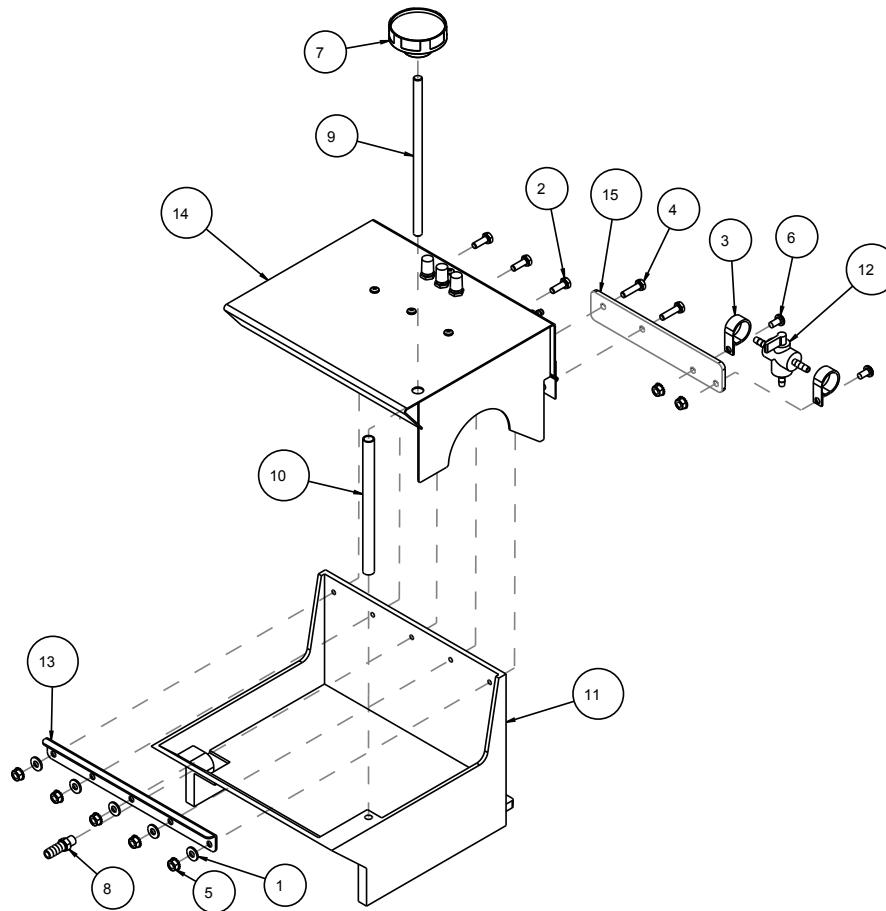

Assembly Motor & Wheels Part# 170486

Assembly Motor & Wheels Part# 170486

Item	Part Description	Part#	Quantity
1	MTR, 1/3HP, 60HZ, 1800RPM	169556	1
2	ADAPTER, 9/16 -12 X 1/4-20	169557	1
3	SHIM, 5/8 X 1-1/8 X .03	169579	2
4	SPACER, 5/8 X 7/8 X .350	169581	3
5	SPACER, 5/8 X 7/8 X .250	169582	5
6	POLISHING DISK, 5 -1/2" NOVA, 14000 GRIT	169606	1
7	WASHER, FENDER, 1/4 -1-1/2	170487	1
8	NUT, HEX, 9/16 - 12, LEFT HAND	170488	1
9	WHEEL, 6" NOVA, 280 GRIT	170489	1
10	WHEEL, 6" NOVA, 600 GRIT	170490	1
11	WHEEL, 6" NOVA, 1200 GRIT	170491	1
12	WHEEL, 6" NOVA, 3000 GRIT	170492	1
13	FLANGE, 2 DIA X 5/8" BORE	170662	12
14	WHEEL, 6" BRAZED, 80 GRIT	496080	1
15	WHEEL, 6" BRAZED, 170 GRIT	496200	1

Assembly Tank, Left Part# 170485

Item	Part Description	Part#	Quantity
1	WASHER, FLAT, SAE, 1/4	151915	5
2	SCREW, HEX HD, 1/4 - 20 X 3/4	152370	3
3	CLAMP, CUSHION LOOP, 7/8	152593	2
4	SCREW, HEX HD, TAP, 1/4 - 20 X 1	152676	2
5	NUT, HEX, TW, 1/4 - 20	153941	7
6	SCREW, PAN HD, CAP, 1/4 - 20 X 1/2	155452	2
7	KNOB, 2 - 1/2 DIA X 3/8 - 16	161651	1
8	FITTING, 1/8 MNPT X 3/8 BARB	161991	1
9	ROD, THREADED, 3/8 - 16 X 8 - 1/4	169559	1
10	SPACER, HOOD, 1/2 X 7	169580	1
11	CASTING, TANK, LEFT, GP6-6, COMP	169584	1
12	VALVE, DIVERTING, 3 X 1/4 BARB	169687	1
13	BAR, WATER DEFLECTOR, GP6-6	170321	1
14	ASSY, HOOD, LEFT, GP6-6	170494	1
15	BRACKET, WATER VALVE, GP6-6	170495	1