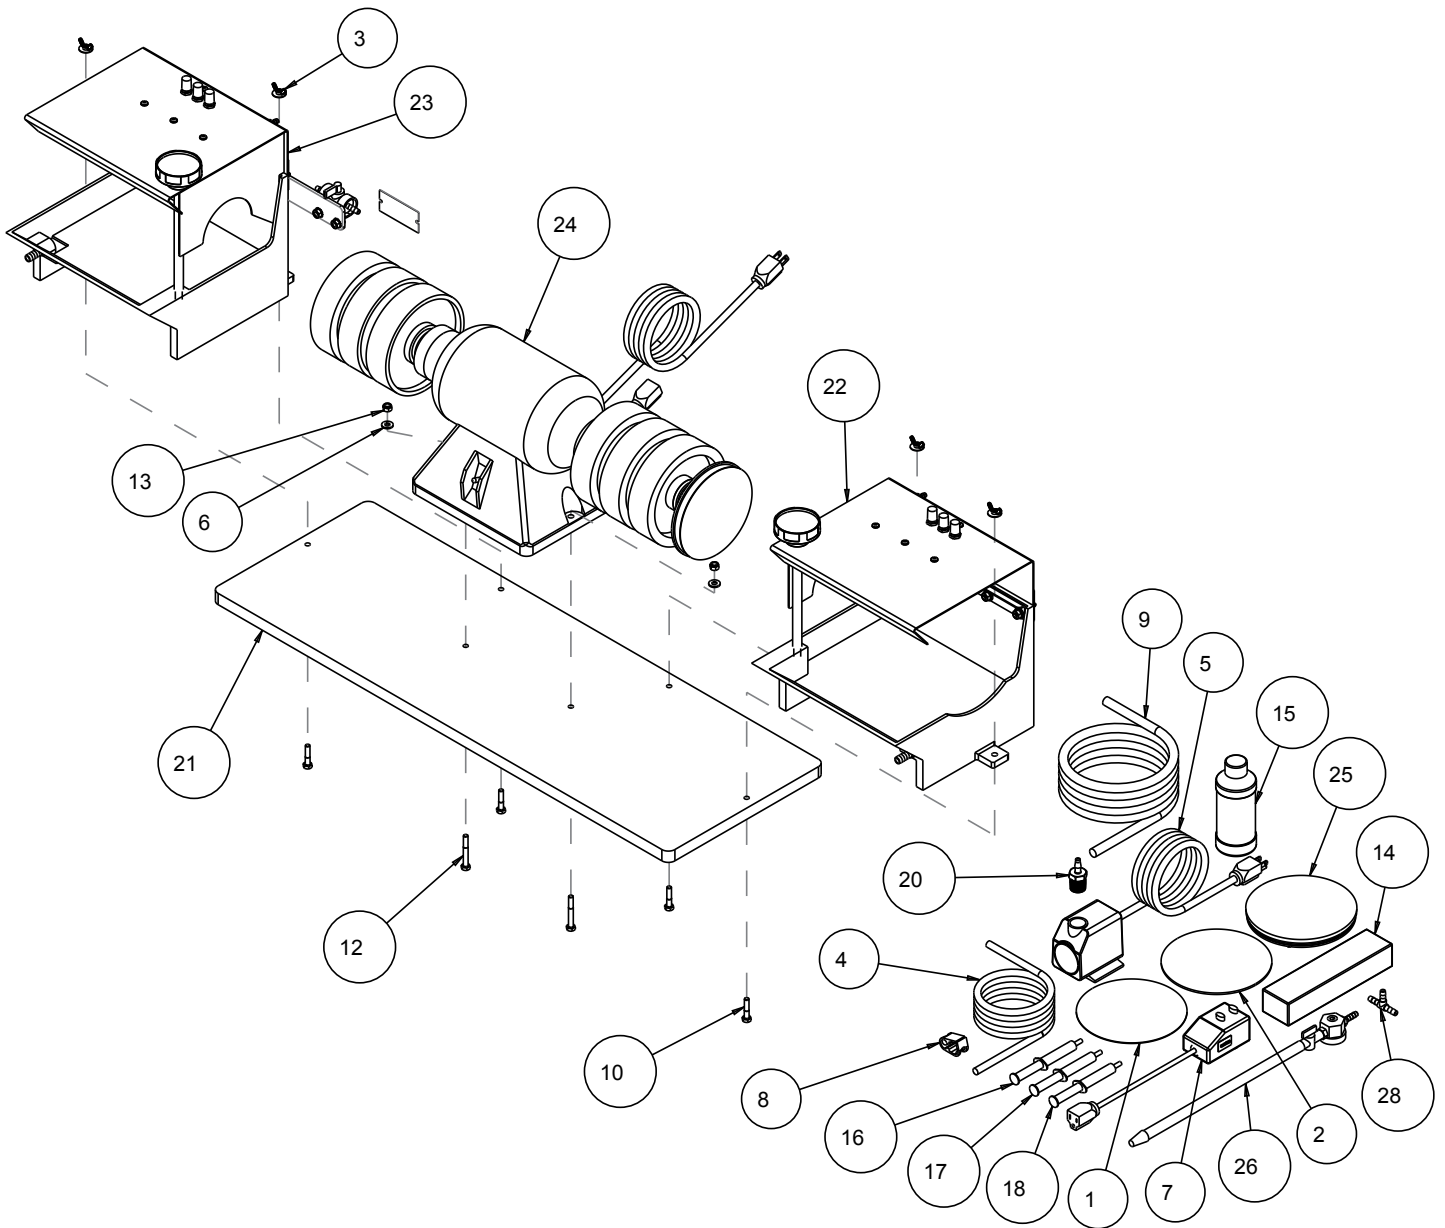

GP6 6 Wheel Cab Maker Part# 170553

GP6 6 Wheel Cab Maker Part# 170553

Item	Part Description	Part#	Quantity
1	PAD, POLISHING 6" POLYTEX	14615	1
2	PAD, POLISHING 6", LEATHER	14617	1
3	NUT, WING 1/4 - 20, FLANGED	104257	4
4	HOSE, VINYL, 1/4 X 3/8 (8.0')	132951	1
5	PUMP, WATER 115V/60HZ UL/CSA	151271-VP	1
6	WASHER, FLAT, SAE, 1/4	151915	2
7	CORD, GFCI, 120V 15 AMP	152610	1
8	CLAMP, HOSE, 1/4 - 1/2 FLOW	154394	1
9	HOSE, VINYL, 3/8 X 1/2 (8.0')	156039	1
10	SCREW, HEX HD 1/4 - 20 X 1 - 1/4	157145	4
11	TAG, SERIAL NUMBER, BLANK	157500-rw	1
12	SCREW, HEX HD 1/4 - 20 X 2	158282	2
13	NUT, HEX, NYLK, 1/4 - 20	159857	2
14	ADHESIVE, 3, DISC, ON - OFF	161323	1
15	OIL, TOOL COOL, 8 OZ	161729	1
16	POLISHING COMPOUND, 01 MICRON	161766	1
17	POLISHING COMPOUND, 02 MICRON	161767	1
18	POLISHING COMPOUND, 2-4 MICRON	161768	1
19	SHEET, WARNING LABELS, SLAB SAW	167886	1
20	ADAPTER, 1/2 NPT X 1/4 BARB	168261	1
21	BASE, POLYPROPYLENE, GP6-6	169578	1
22	ASSY, TANK, RIGHT, GP6-6	170484	1
23	ASSY, TANK, LEFT, GP6-6	170485	1
24	ASSY, MOTOR & WHEELS, GP6-6	170486	1
25	ASSY, POL WHEEL, 6 X 9/16 - 12	170544	1
26	ASSY, LOC-LINE MANIFOLD	170547	1
27	OWNERS MANUAL, GP6-6	170533-OM	1
28	TEE, 1/4 HOSE BARB	170562	1