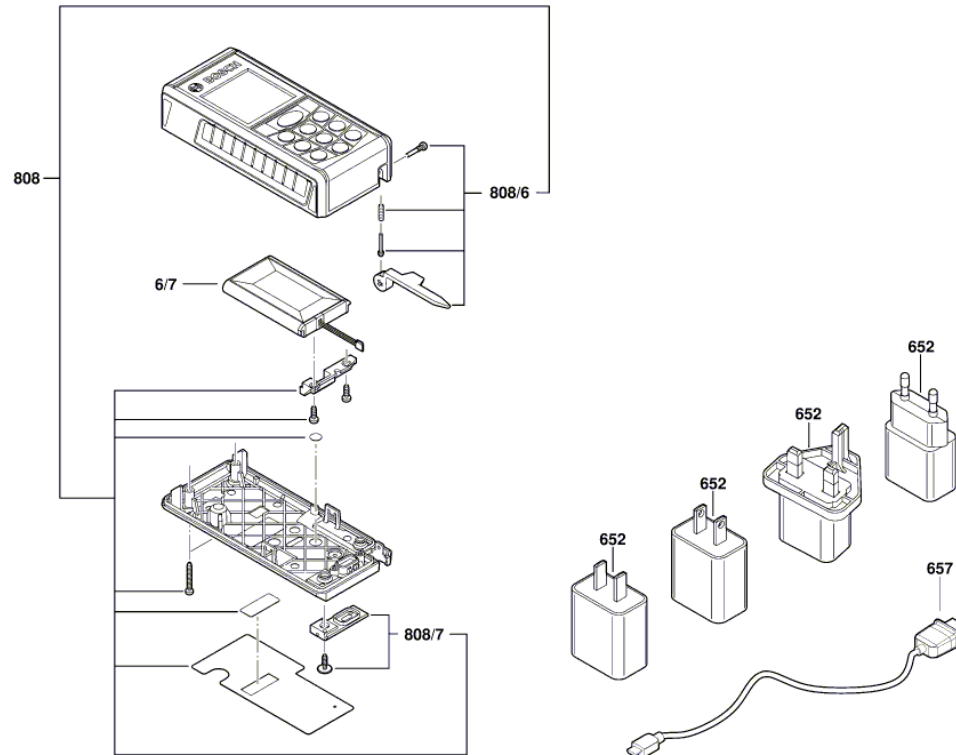

Illustration - Type - E

3 601 K72 300
Stand | 22-03
Issue | 23-05-15 **Fig./Abb. 1**

Änderungen vorbehalten
Modifications reserved
Modifications réservées
Salvo modificaciones