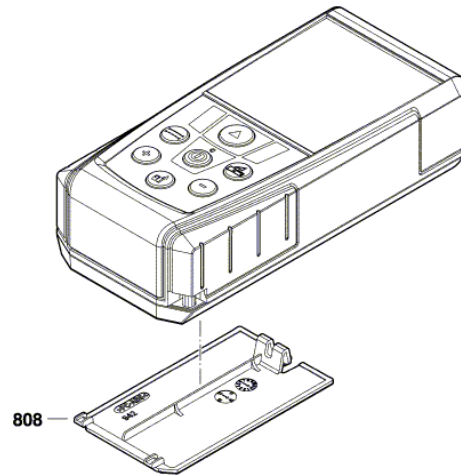

Spare parts list

Item	Part Number	Description	Illustration
660	2 609 160 205	Plate	1
808	2 609 100 942	Battery Cover	1

Illustration - Type - E

3 601 K72 610
Stand } 13-04
Issue } 19-03-19 **Fig. /Abb. 1**

Änderungen vorbehalten
Modifications reserved
Modifications réservées
Salvo modificaciones