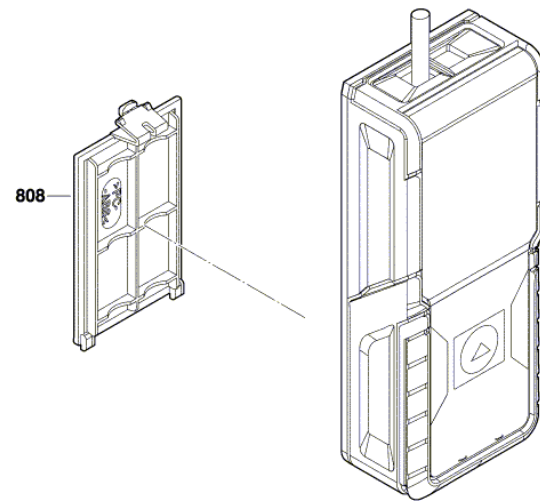

BOSCH

Distance Measuring Unit

GLM165-40 | 3 601 K72 916

Table of Content

Spare parts list.....	2
Illustration - Type.....	3

Illustration - Type - E

3 601 K72 980

Stand } 14-07
Issue } 19-03-19 **Fig. /Abb. 1**