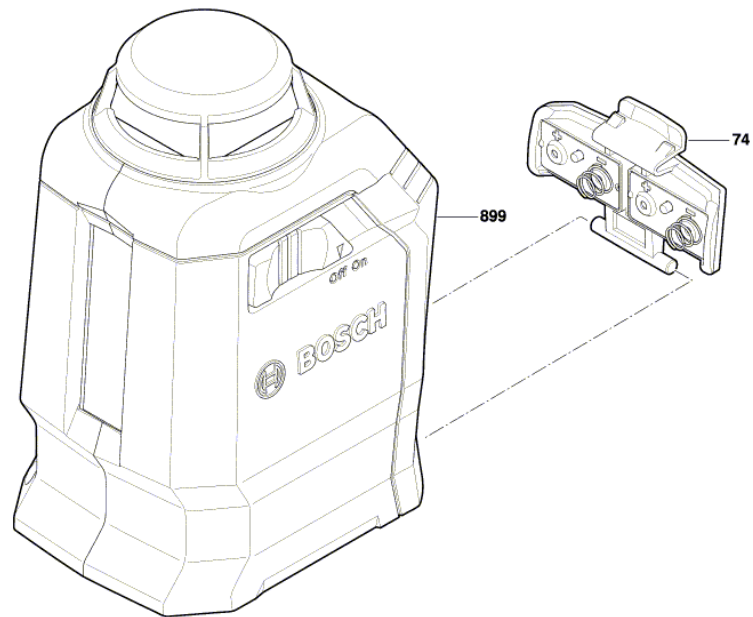

Illustration - Type - E

3 601 K73 J10
Issue |
Stand | 14-10-24 **Fig./Abb. 1**