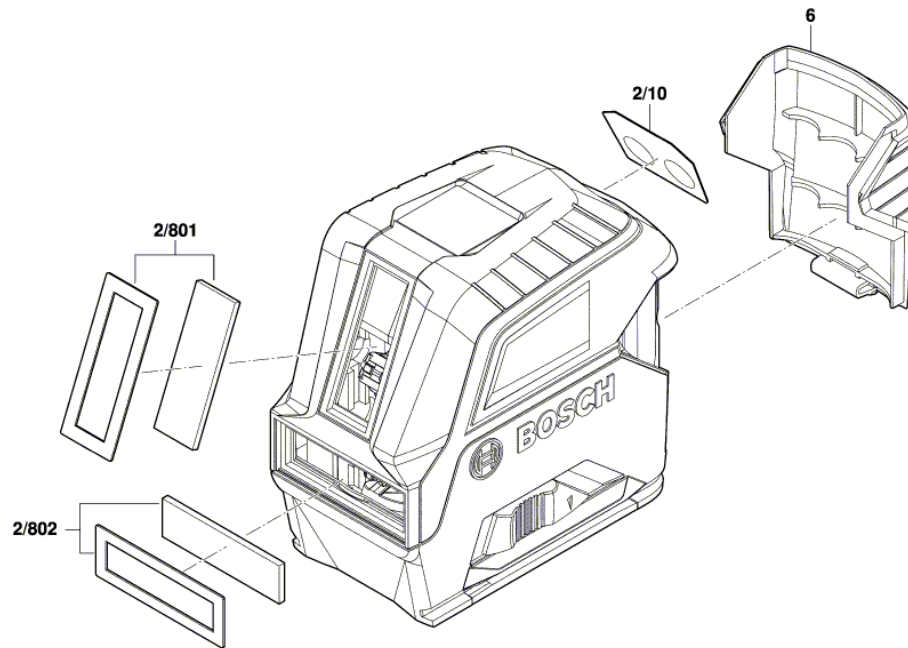

Illustration - Type - E

3 601 K63 L00
Stand } 16-04-08
Issue } **Fig. /Abb. 1**

Änderungen vorbehalten
Modifications reserved
Modifications réservées
Salvo modificaciones