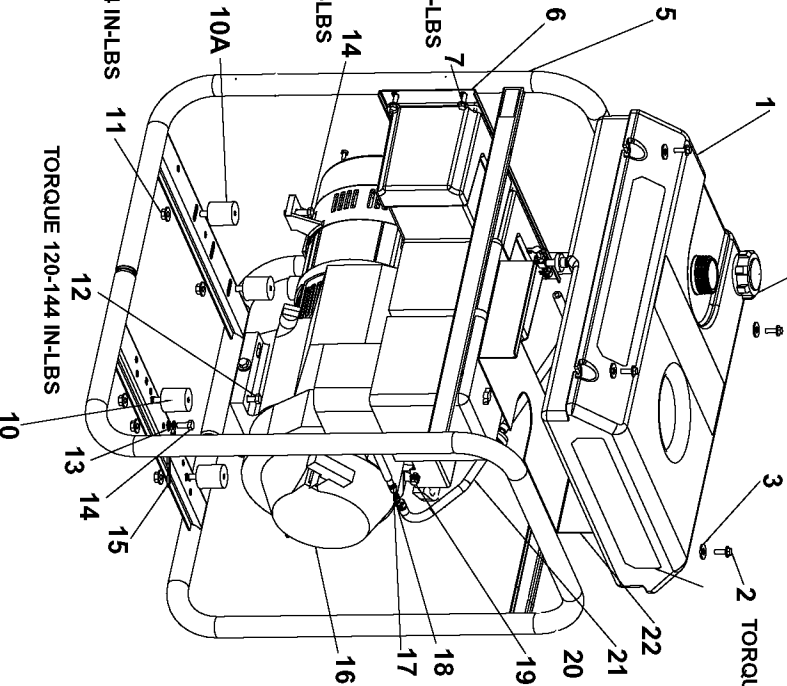

SCREW ON HAND TIGHT 4

2 TORQUE 20-25 IN-LBS

19 TORQUE 60-70 IN-LBS

TORQUE 60-70 IN-LBS

TORQUE 60-70 IN-LBS

TORQUE 120-144 IN-LBS

TORQUE 120-144 IN-LBS

SHOWN FOR
REFERENCE ONLY

33 ORIENT WITH VENTS DOWNWARD AS SHOWN

34 TORQUE TO 204-264 IN-LBS

37 TORQUE UNTIL THREADS RUN OUT

36 TORQUE TO 120-144 IN-LBS 40

BOLT FLANGES TOP PARALLEL
WITH ENGINE BASE

41 TORQUE TO 30-40 IN-LBS

42 TORQUE TO 60-70 IN-LBS

SHOWN FOR
REFERENCE ONLY

CAPACITOR WIRING

TORQUE 15-25 IN-LBS

ATTACH SPEED CLIP
PRIOR TO ASSEMBLY
OF DEVICES
TO FACE PLATE

47

48

49

50

51

WIRING HARNESS PIN PLUG
TO BE SNAPPED INTO OPENING
INSIDE REAR COVER

Parts List for GHV4500 Type 2

Item Number	Part Number	Description	Qty Required
1	Z-GS-0795	TANK FUEL 7G SS	1
2	91895680	SCREW .250-20X.750 H	8
3	SSN-632	WASHER .875 OD .375	1
4	GS-0443	CAP FUEL TANK	1
5	000000-00	No Longer Available	1
6	000000-00	No Longer Available	1
7	91895680	SCREW .250-20X.750 H	1
10	GS-0033	ISOLATOR VIBRATION 1	2
10	GS-0433	ISOLATOR	2
11	SSF-8150	NUT .312-18 UNC HEX	5
12	5140123-06	SCREW	2
13	N017772	LOCK WASHER	2
14	SS-12-CD	SCREW .313-18X.750 H	2
15	GS-0118	STRAP GROUND	1
16	000000-00	No Longer Available	1
17	000000-00	No Longer Available	4
18	GS-0535	UNION REDUCER 1/4 X	1
19	000000-00	No Longer Available	1
21	Z-A14582	HOSE FUEL	1
22	000000-00	No Longer Available	1
23	GS-0227	CLAMP FUEL .50	4
24	GS-0459	FILTER FUEL	1
25	GS-0117	LUG GROUND	1
26	SSF-553-1	SCREW #10-24X.563 TH	2
27	GS-0077	COVER END BLANK	1
28	000000-00	No Longer Available	1
29	GS-0437	DRAIN COCK	1