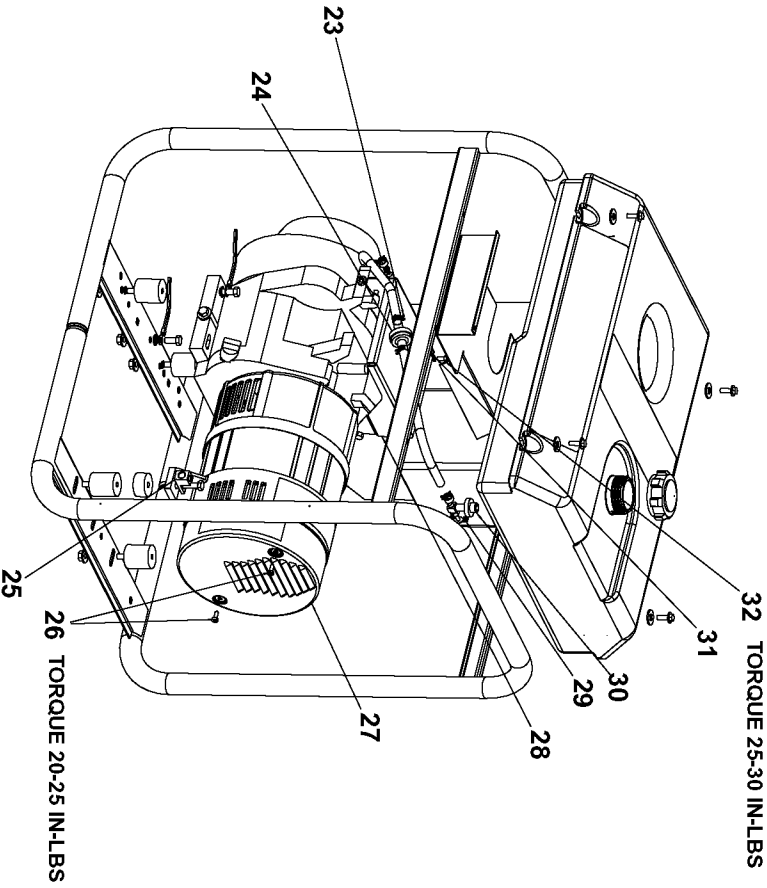

SCREW ON HAND TIGHT 4

2 TORQUE 20-25 IN-LBS

19 TORQUE 60-70 IN-LBS

TORQUE 60-70 IN-LBS

TORQUE 60-70 IN-LBS

TORQUE 120-144 IN-LBS

TORQUE 120-144 IN-LBS

SHOWN FOR
REFERENCE ONLY

33 ORIENT WITH VENTS DOWNWARD AS SHOWN

34 TORQUE TO 204-264 IN-LBS

37 TORQUE UNTIL THREADS RUN OUT

36 TORQUE TO 120-144 IN-LBS 40

BOLT FLANGES TOP PARALLEL
WITH ENGINE BASE

41 TORQUE TO 30-40 IN-LBS

42 TORQUE TO 60-70 IN-LBS

SHOWN FOR
REFERENCE ONLY

CAPACITOR WIRING

TORQUE 15-25 IN-LBS

ATTACH SPEED CLIP
PRIOR TO ASSEMBLY
OF DEVICES
TO FACE PLATE

47

48

49

50

51

WIRING HARNESS PIN PLUG
TO BE SNAPPED INTO OPENING
INSIDE REAR COVER

Parts List for GHV4500 Type 2

Item Number	Part Number	Description	Qty Required
1	Z-GS-0795	TANK FUEL 7G SS	1
2	91895680	SCREW .250-20X.750 H	8
3	SSN-632	WASHER .875 OD .375	1
4	GS-0443	CAP FUEL TANK	1
5	000000-00	No Longer Available	1
6	000000-00	No Longer Available	1
7	91895680	SCREW .250-20X.750 H	1
10	GS-0033	ISOLATOR VIBRATION 1	2
10	GS-0433	ISOLATOR	2
11	SSF-8150	NUT .312-18 UNC HEX	5
12	5140123-06	SCREW	2
13	N017772	LOCK WASHER	2
14	SS-12-CD	SCREW .313-18X.750 H	2
15	GS-0118	STRAP GROUND	1
16	000000-00	No Longer Available	1
17	000000-00	No Longer Available	4
18	GS-0535	UNION REDUCER 1/4 X	1
19	000000-00	No Longer Available	1
21	Z-A14582	HOSE FUEL	1
22	000000-00	No Longer Available	1
23	GS-0227	CLAMP FUEL .50	4
24	GS-0459	FILTER FUEL	1
25	GS-0117	LUG GROUND	1
26	SSF-553-1	SCREW #10-24X.563 TH	2
27	GS-0077	COVER END BLANK	1
28	000000-00	No Longer Available	1
29	GS-0437	DRAIN COCK	1