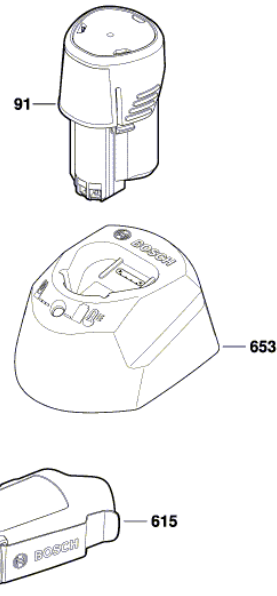

Spare parts list

Item	Part Number	Description	Illustration
91	1 607 A35 0C8	Battery Pack BAT 414 10,8/12V 2,0Ah	1
653	2 607 226 193	Charger USA/CAN GAL 12V-20	1
899	1 600 A01 Z4V	Winter jacket XXL	1

Illustration - Type - E

1 600 A01 Z4R
Issue |
Stand | 20-10-21 Fig./Abb. 1