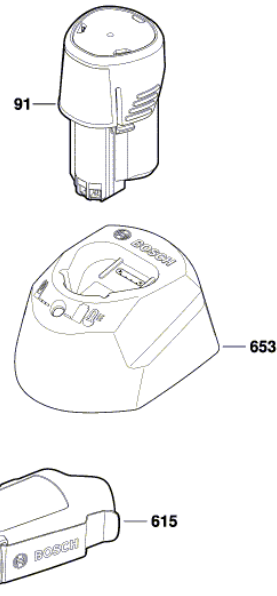

Spare parts list

Item	Part Number	Description		Illustration
91	1 607 A35 0C8	Battery Pack	BAT 414 10,8/12V 2,0Ah	1
653	2 607 226 193	Charger	USA/CAN GAL 12V-20	1
899	1 600 A01 Z5X	Sweater	L	1

Illustration - Type - E

1 600 A01 Z5V
Issue | 20-10-21
Stand | **Fig./Abb. 1**