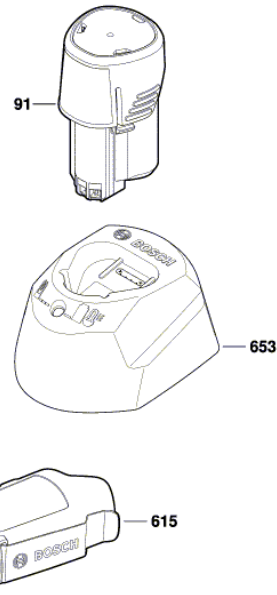

Spare parts list

Item	Part Number	Description		Illustration
91	1 607 A35 0C8	Battery Pack	BAT 414 10,8/12V 2,0Ah	1
653	2 607 226 193	Charger	USA/CAN GAL 12V-20	1
899	1 600 A01 Z60	Sweater	3XL	1

Illustration - Type - E

1 600 A01 Z5V
Issue | 20-10-21
Stand | **Fig./Abb. 1**