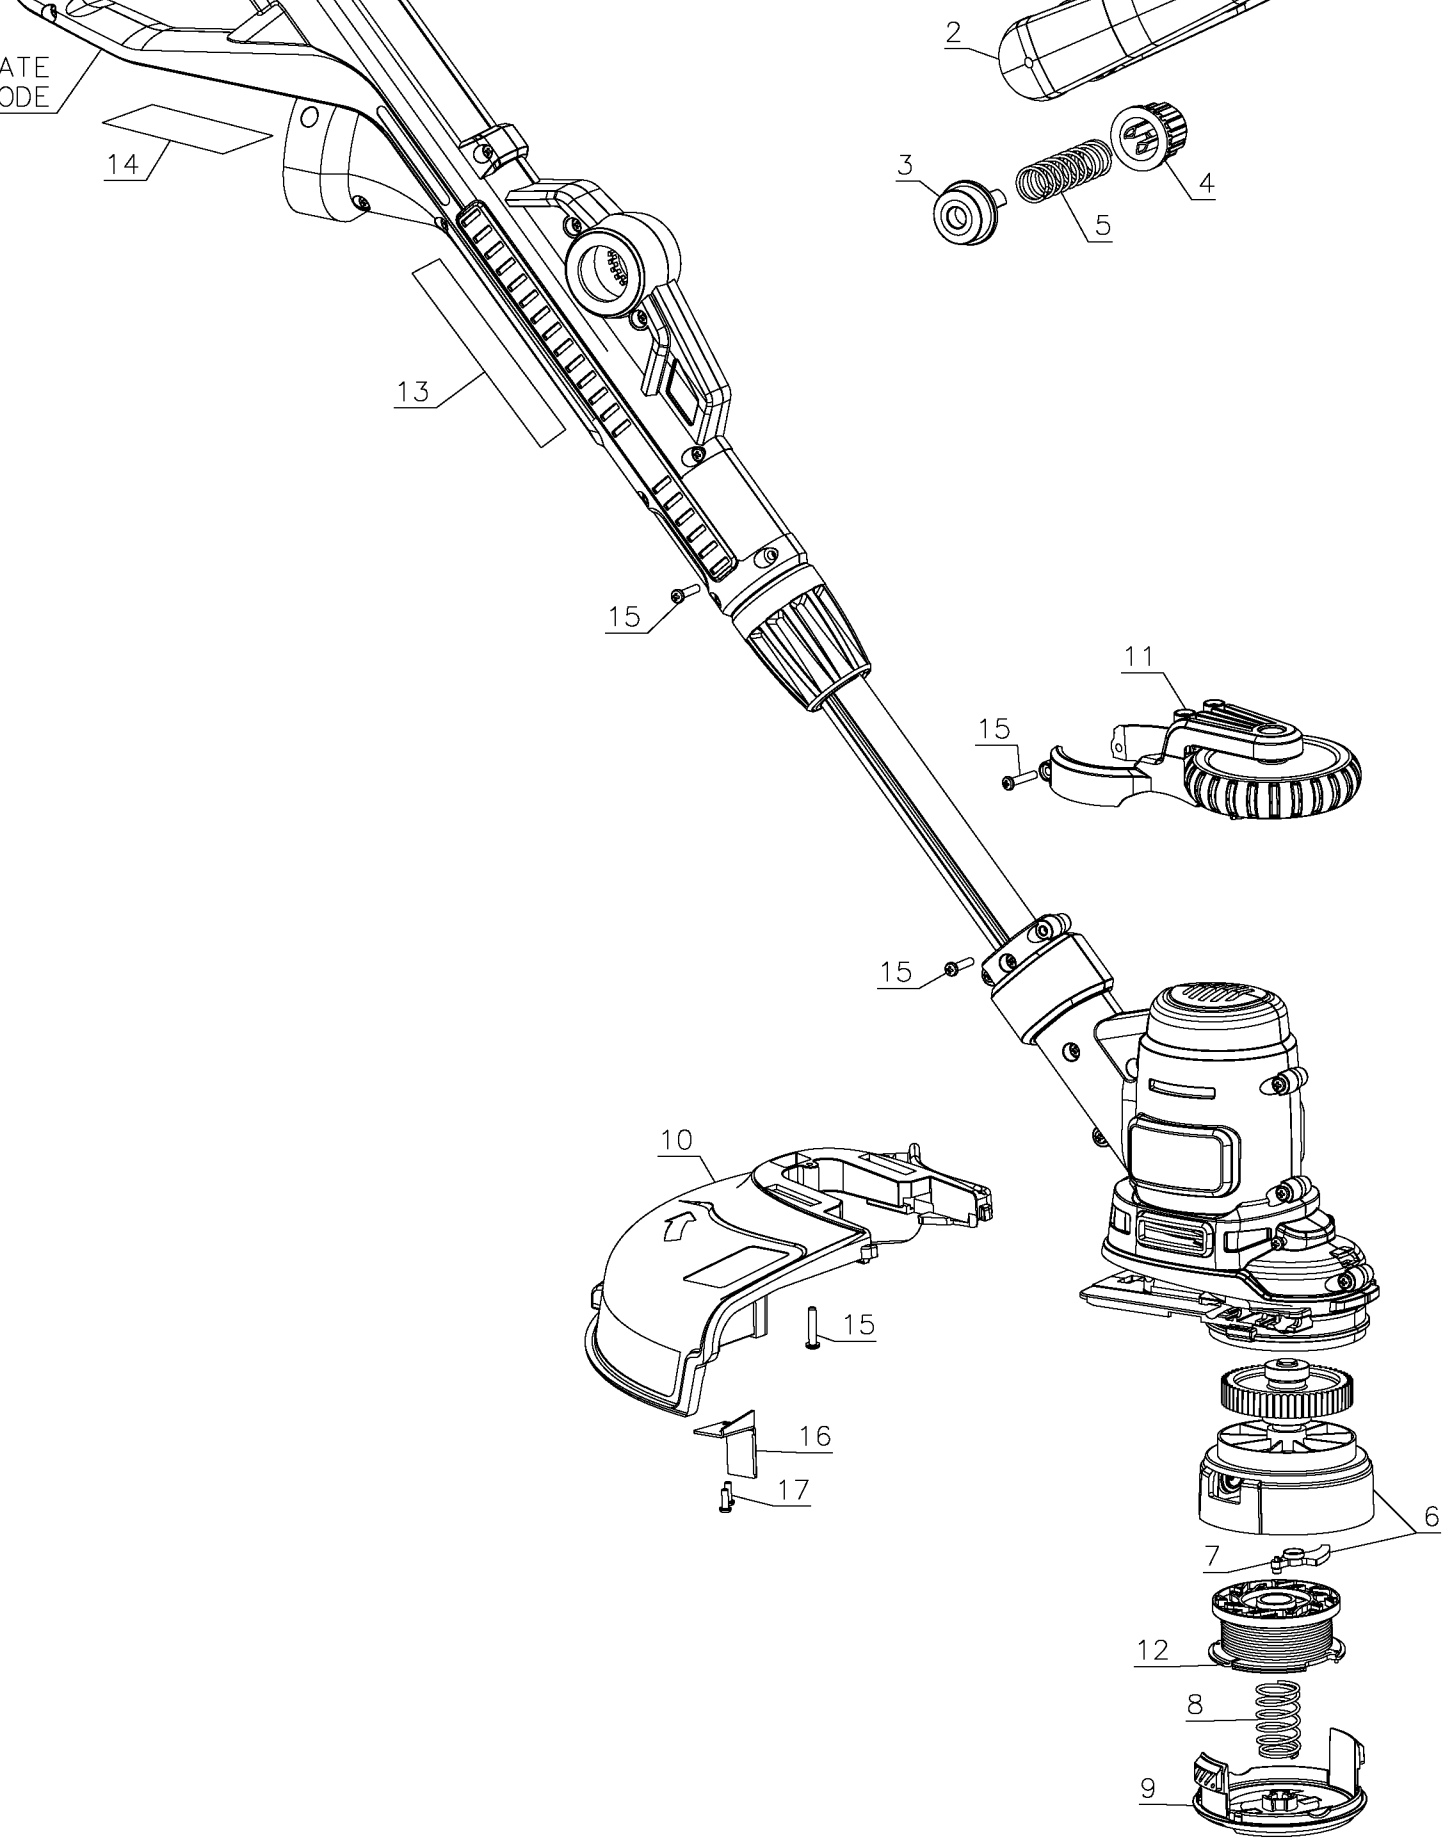

DATE
CODE

Parts List for GH900 Type 1

Item Number	Part Number	Description	Qty Required
2	90562062	AUXILIARY HANDLE	1
3	90556608	BUTTON	1
4	90554396-01	BUTTON	1
5	90559866	SPRING	1
6	90563050	GEAR & SPINDLE	1
7	90567079	LEVER	1
8	90566944	SPRING	1
9	385022-03	COVER	1
10	90601678N	GUARD ASSEMBLY	1
11	90598869	GUIDE WHEEL	1
12	AF-100	REPLACEMENT SPOOL	1
12	90564281	SPOOL & LINE	1
14	90595823	WARNING LABEL	1
15	747329	SCREW	28
16	90559116	BLADE	1
17	681914-00	SCREW	2