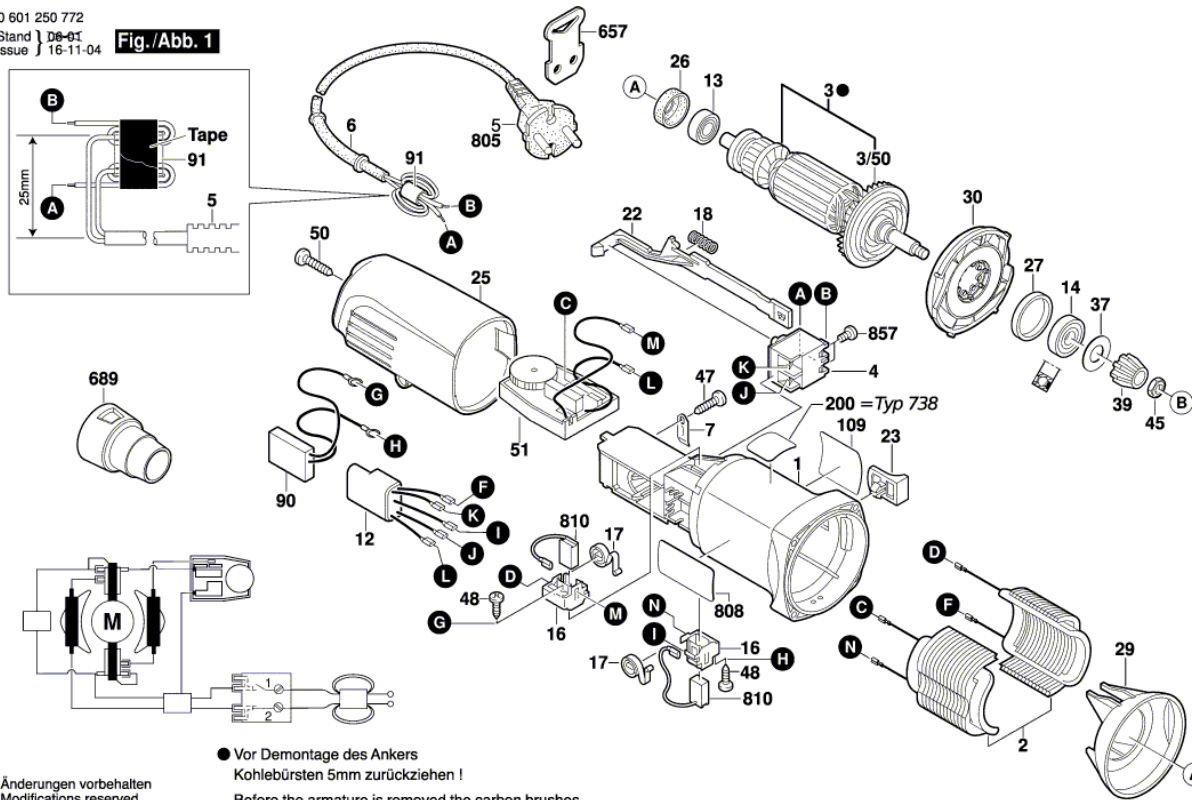

Illustration - Type - E

0 601 250 772
Stand | 08-01
Issue | 16-11-04

Fig./Abb. 1

● Vor Demontage des Ankers
Kohlebürsten 5mm zurückziehen !
Before the armature is removed the carbon brushes
must be withdrawn by at least 5mm !