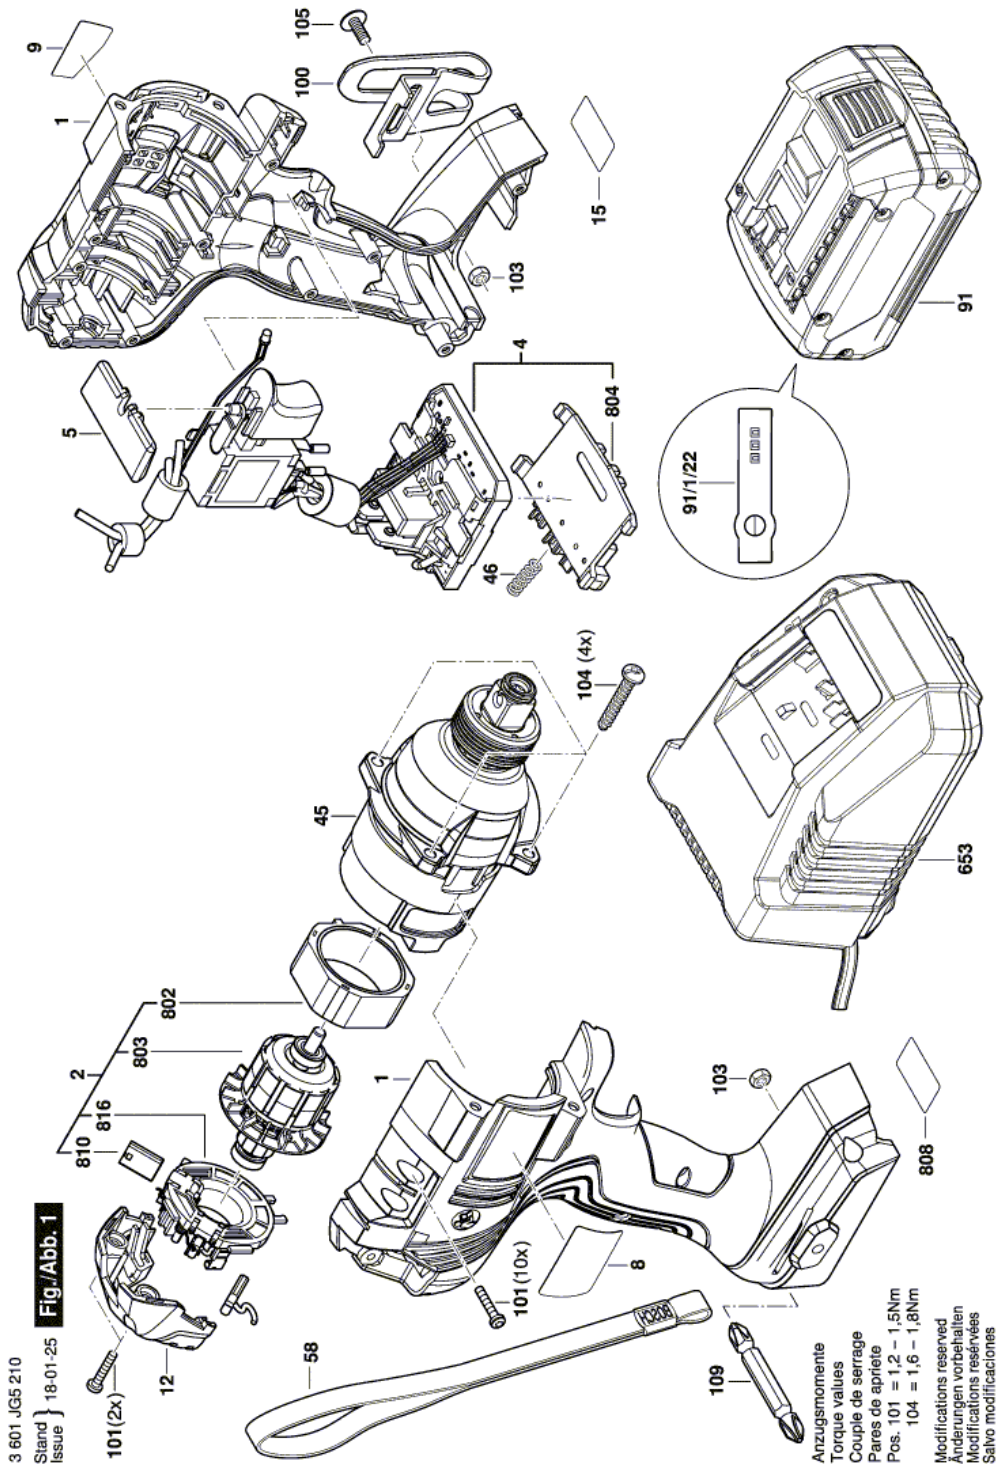

Illustration - Type E

Information subject to change without further notice.