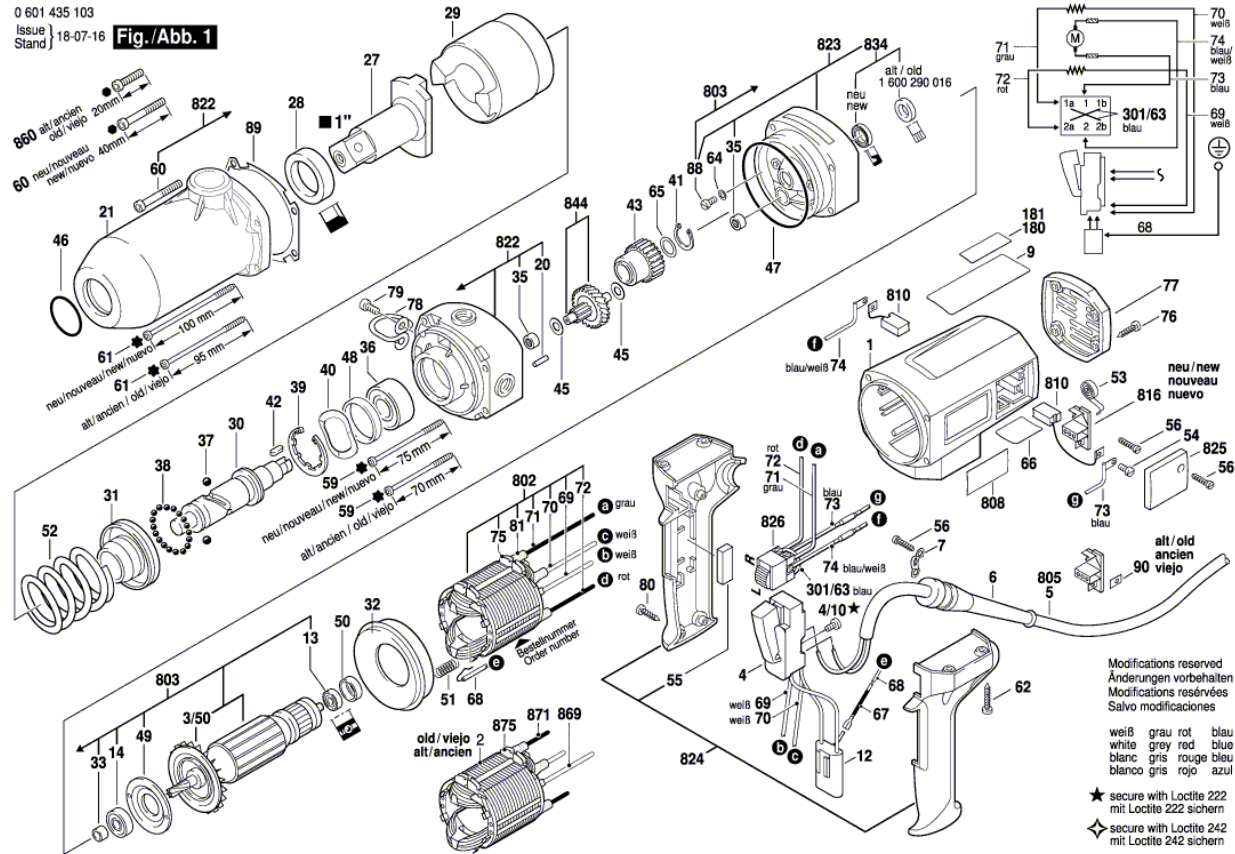

# Impact Wrench

GDS 30 | 0 601 435 137

---

## Table of Content

Spare parts list.....	2
Illustration - Type.....	5

Illustration - Type - E

Illustration - Type - E

0 601 435 103  
 Issue | 10-09-29  
 Stand | **Fig./Abb. 2**