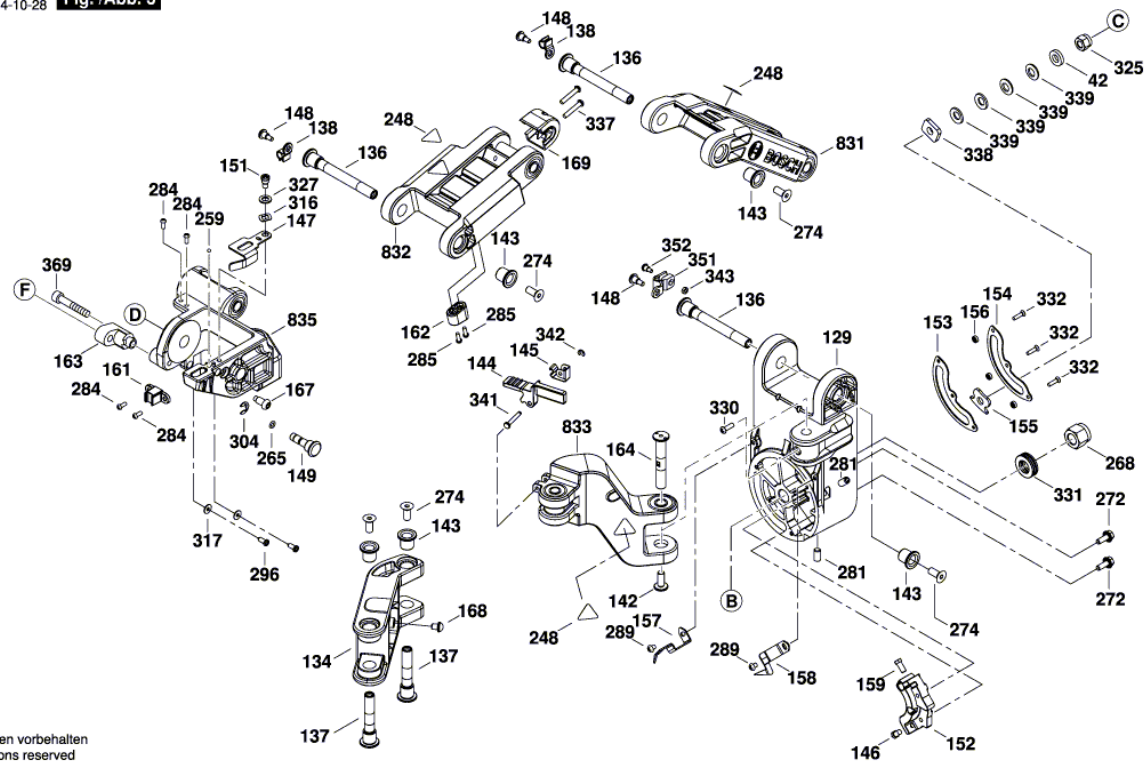

Illustration - Type - E

3 601 M23 600

Stand } 14-06
Issue } 14-10-28

Fig./Abb. 3