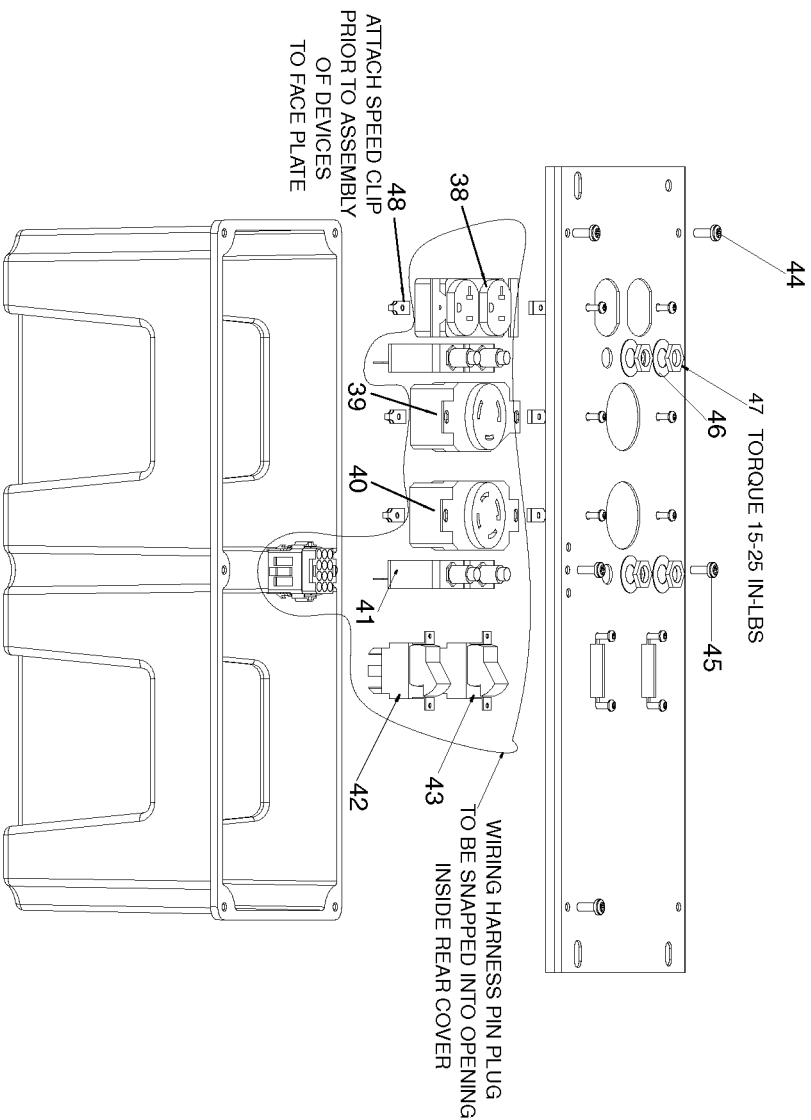

SHOWN FOR REFERENCE ONLY

24 ORIENT WITH VENTS DOWNWARD AS SHOWN

25 TORQUE TO 204-264 IN-LBS

26 TORQUE UNTIL THREADS RUN OUT

27 TORQUE TO 120-144 IN-LBS

28 TORQUE UNTIL THREADS RUN OUT

29 TORQUE TO 60-70 IN-LBS

30 BOLT FLANGES TO PARALLEL WITH ENGINE BASE

31 TORQUE TO 30-40 IN-LBS

SHOWN FOR REFERENCE ONLY

CAPACITOR WIRING

## Parts List for GBVE8000-WK Type 0

Item Number	Part Number	Description	Qty Required
1	91895680	SCREW .250-20X.750 H	1
2	Z-GS-0795	TANK FUEL 7G SS	1
3	GS-0443	CAP FUEL TANK	1
4	000000-00	No Longer Available	1
5	000000-00	No Longer Available	1
6	GS-0077	COVER END BLANK	1
7	SSF-553-1	SCREW #10-24X.563 TH	1
8	Z-A14582	HOSE FUEL	1
9	GS-0227	CLAMP FUEL .50	1
10	5140123-06	SCREW	1
11	000000-00	No Longer Available	1
12	GS-0117	LUG GROUND	1
13	95829230	SCREW .313-18X1.50 H	1
14	SSN-632	WASHER .875 OD .375	1
15	SS-12-CD	SCREW .313-18X.750 H	1
16	GS-0118	STRAP GROUND	1
17	N017772	LOCK WASHER	1
18	SSF-8150	NUT .312-18 UNC HEX	1
19	GS-0033	ISOLATOR VIBRATION 1	1
19	GS-0033	ISOLATOR VIBRATION 1	1
20	000000-00	No Longer Available	1
21	91895680	SCREW .250-20X.750 H	1
22	GS-0437	DRAIN COCK	1
23	N103455	GROMMET	1
24	000000-00	No Longer Available	1
25	SSN-619	WASHER .375 SPRING L	1
26	5140125-93	SCREW	1