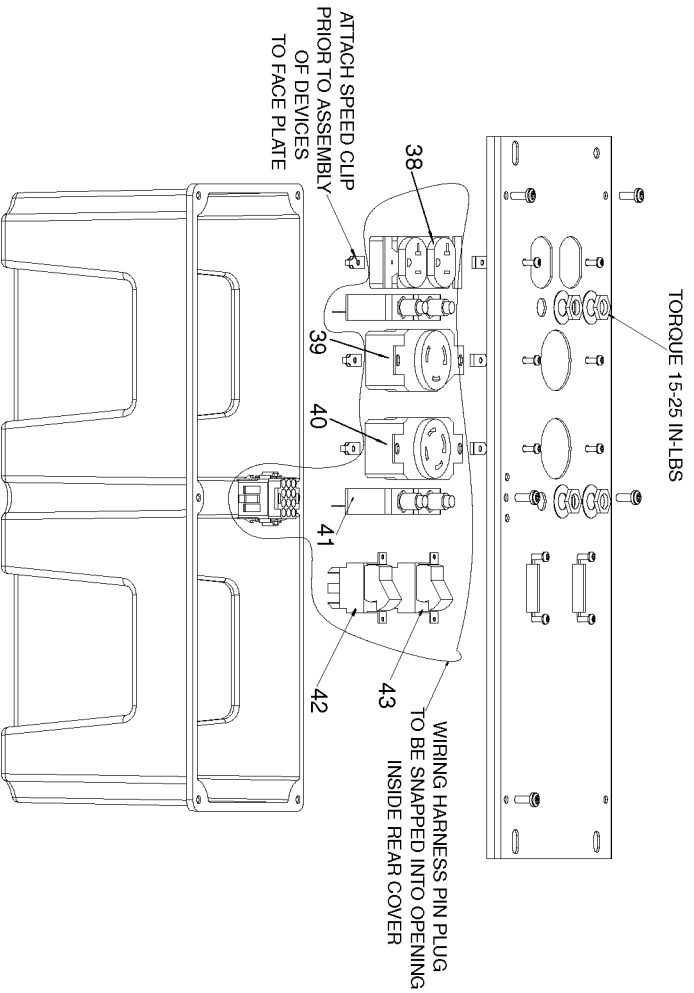

CAPACITOR WIRING

## Parts List for GBV7010 Type 1

Item Number	Part Number	Description	Qty Required
1	91895680	SCREW .250-20X.750 H	1
2	Z-GS-0795	TANK FUEL 7G SS	1
3	GS-0443	CAP FUEL TANK	1
4	000000-00	No Longer Available	1
5	000000-00	No Longer Available	1
6	GS-0077	COVER END BLANK	1
7	SSF-553-1	SCREW #10-24X.563 TH	1
8	Z-A14582	HOSE FUEL	1
9	GS-0227	CLAMP FUEL .50	1
10	5140123-06	SCREW	1
11	000000-00	No Longer Available	1
12	GS-0117	LUG GROUND	1
13	95829230	SCREW .313-18X1.50 H	1
14	000000-00	No Longer Available	1
15	SS-12-CD	SCREW .313-18X.750 H	1
16	GS-0118	STRAP GROUND	1
17	N017772	LOCK WASHER	1
18	SSF-8150	NUT .312-18 UNC HEX	1
19	GS-0033	ISOLATOR VIBRATION 1	1
19	GS-0033	ISOLATOR VIBRATION 1	1
20	000000-00	No Longer Available	1
21	91895680	SCREW .250-20X.750 H	1
22	GS-0437	DRAIN COCK	1
23	N103455	GROMMET	1
24	000000-00	No Longer Available	1
25	SSN-619	WASHER .375 SPRING L	1
26	5140125-93	SCREW	1

## Parts List for GBV7010 Type 1

Item Number	Part Number	Description	Qty Required
27	000000-00	No Longer Available	1
27	D29822	KIT SERVICE FOCUS MO	1
28	GS-0273	BOLT STATOR THRU 207	1
29	000000-00	No Longer Available	1
29	D29822	KIT SERVICE FOCUS MO	1
30	330016-13	WASHER	1
31	SSF-576	NUT .313-24 HEX W/KE	1
32	GS-0274	BOLT ROTOR THRU 207L	1
33	000000-00	No Longer Available	1
34	SSF-575	NUT .250-20 HEX W/KE	1
35	GS-0573	CAPACITOR 35UF 440V	1
36	K-0378	KIT SUPPORT BEARING	1
37	SSF-553-1	SCREW #10-24X.563 TH	1
38	GS-0019	RECEPTACLE 120V 20A	1
39	GS-0021	RECEPTACLE 125V 30A	1
40	GS-0455	RECEPTACLE 4 PRONG 3	1
41	GS-0026	BREAKER CIRCUIT 125/	1
42	GS-0045	SWITCH FULL POWER	1
43	GS-0046	SWITCH OFF - ON / ST	1
44	SSN-632	WASHER .875 OD .375	4
856	GS-0082	DIODE DSA	1
856	GS-0862	O-RING ROTOR BEARING	1