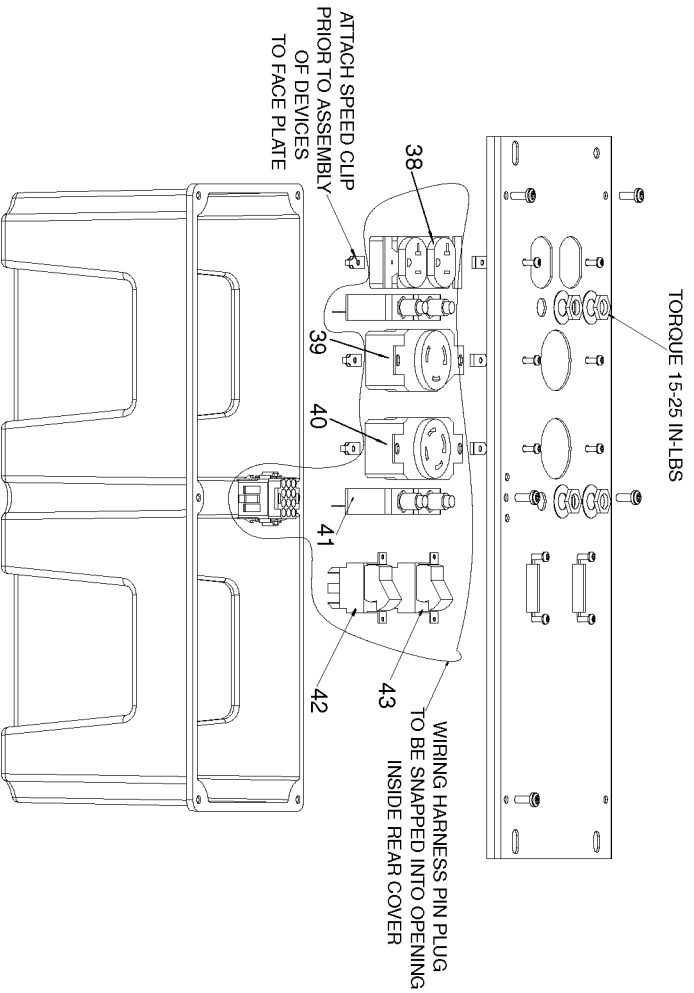

CAPACITOR WIRING

Parts List for GBV7000S1 Type 3

Item Number	Part Number	Description	Qty Required
1	91895680	SCREW .250-20X.750 H	1
2	Z-GS-0795	TANK FUEL 7G SS	1
3	GS-0443	CAP FUEL TANK	1
4	000000-00	No Longer Available	1
5	000000-00	No Longer Available	1
6	GS-0077	COVER END BLANK	1
7	SSF-553-1	SCREW #10-24X.563 TH	1
8	Z-A14582	HOSE FUEL	1
9	GS-0227	CLAMP FUEL .50	1
10	5140123-06	SCREW	1
11	000000-00	No Longer Available	1
12	GS-0117	LUG GROUND	1
13	95829230	SCREW .313-18X1.50 H	1
14	000000-00	No Longer Available	1
15	SS-12-CD	SCREW .313-18X.750 H	1
16	GS-0118	STRAP GROUND	1
17	N017772	LOCK WASHER	1
18	SSF-8150	NUT .312-18 UNC HEX	1
19	GS-0033	ISOLATOR VIBRATION 1	1
19	GS-0033	ISOLATOR VIBRATION 1	1
20	000000-00	No Longer Available	1
21	91895680	SCREW .250-20X.750 H	1
22	GS-0437	DRAIN COCK	1
23	N103455	GROMMET	1
24	000000-00	No Longer Available	1
25	SSN-619	WASHER .375 SPRING L	1
26	5140125-93	SCREW	1

Parts List for GBV7000S1 Type 3

Item Number	Part Number	Description	Qty Required
27	000000-00	No Longer Available	1
27	D29822	KIT SERVICE FOCUS MO	1
28	GS-0273	BOLT STATOR THRU 207	1
29	000000-00	No Longer Available	1
29	D29822	KIT SERVICE FOCUS MO	1
30	330016-13	WASHER	1
31	SSF-576	NUT .313-24 HEX W/KE	1
32	GS-0274	BOLT ROTOR THRU 207L	1
33	000000-00	No Longer Available	1
34	SSF-575	NUT .250-20 HEX W/KE	1
35	GS-0573	CAPACITOR 35UF 440V	1
36	K-0378	KIT SUPPORT BEARING	1
37	SSF-553-1	SCREW #10-24X.563 TH	1
38	GS-0019	RECEPTACLE 120V 20A	1
39	SSN-632	WASHER .875 OD .375	1
40	GS-0455	RECEPTACLE 4 PRONG 3	1
41	GS-0026	BREAKER CIRCUIT 125/	1
42	GS-0045	SWITCH FULL POWER	1
43	GS-0046	SWITCH OFF - ON / ST	1
44	GS-0021	RECEPTACLE 125V 30A	1
856	GS-0862	O-RING ROTOR BEARING	1
856	GS-0082	DIODE DSA	1