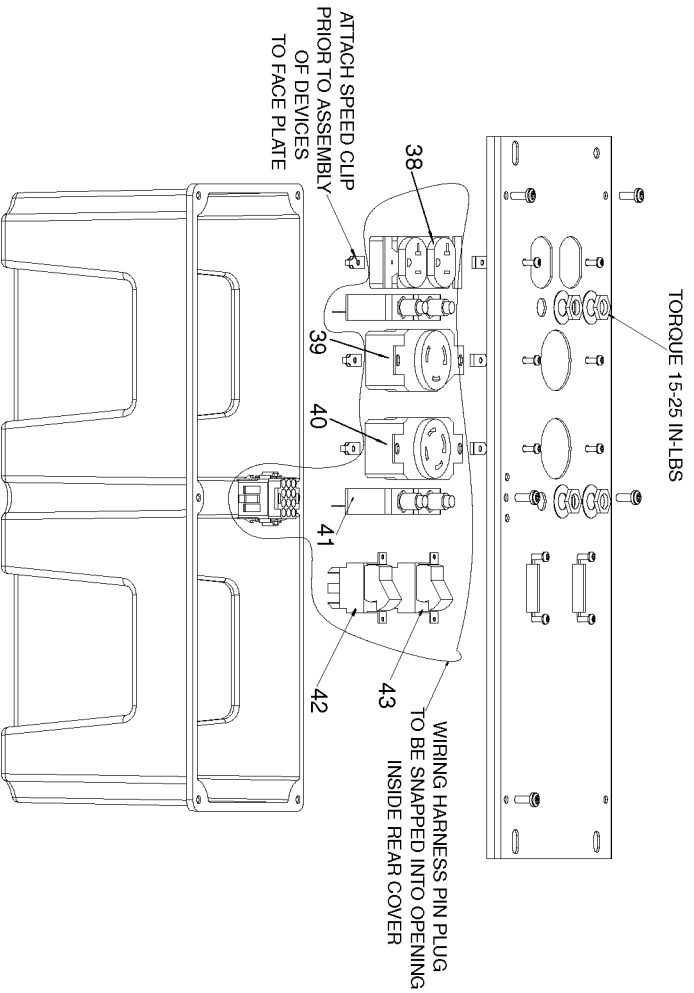

CAPACITOR WIRING

## Parts List for GBV7000 Type 4

Item Number	Part Number	Description	Qty Required
1	91895680	SCREW .250-20X.750 H	1
2	Z-GS-0795	TANK FUEL 7G SS	1
3	GS-0443	CAP FUEL TANK	1
4	000000-00	No Longer Available	1
5	000000-00	No Longer Available	1
6	GS-0077	COVER END BLANK	1
7	SSF-553-1	SCREW #10-24X.563 TH	1
8	Z-A14582	HOSE FUEL	1
9	GS-0227	CLAMP FUEL .50	1
10	5140123-06	SCREW	1
11	000000-00	No Longer Available	1
12	GS-0117	LUG GROUND	1
13	95829230	SCREW .313-18X1.50 H	1
14	000000-00	No Longer Available	1
15	SS-12-CD	SCREW .313-18X.750 H	1
16	GS-0118	STRAP GROUND	1
17	N017772	LOCK WASHER	1
18	SSF-8150	NUT .312-18 UNC HEX	1
19	GS-0033	ISOLATOR VIBRATION 1	1
19	GS-0033	ISOLATOR VIBRATION 1	1
20	000000-00	No Longer Available	1
21	91895680	SCREW .250-20X.750 H	1
22	GS-0437	DRAIN COCK	1
23	N103455	GROMMET	1
24	000000-00	No Longer Available	1
25	SSN-619	WASHER .375 SPRING L	1
26	5140125-93	SCREW	1

## Parts List for GBV7000 Type 4

Item Number	Part Number	Description	Qty Required
27	000000-00	No Longer Available	1
27	D29822	KIT SERVICE FOCUS MO	1
28	GS-0273	BOLT STATOR THRU 207	1
29	000000-00	No Longer Available	1
29	D29822	KIT SERVICE FOCUS MO	1
30	330016-13	WASHER	1
31	SSF-576	NUT .313-24 HEX W/KE	1
32	GS-0274	BOLT ROTOR THRU 207L	1
33	000000-00	No Longer Available	1
34	SSF-575	NUT .250-20 HEX W/KE	1
35	GS-0592	CAPACITOR 35uF 3% 37	1
36	K-0378	KIT SUPPORT BEARING	1
37	SSF-553-1	SCREW #10-24X.563 TH	1
38	GS-0019	RECEPTACLE 120V 20A	1
39	GS-0021	RECEPTACLE 125V 30A	1
40	GS-0455	RECEPTACLE 4 PRONG 3	1
41	GS-0026	BREAKER CIRCUIT 125/	1
42	GS-0045	SWITCH FULL POWER	1
43	GS-0046	SWITCH OFF - ON / ST	1
44	SSN-632	WASHER .875 OD .375	1
856	GS-0082	DIODE DSA	1
856	GS-0862	O-RING ROTOR BEARING	1