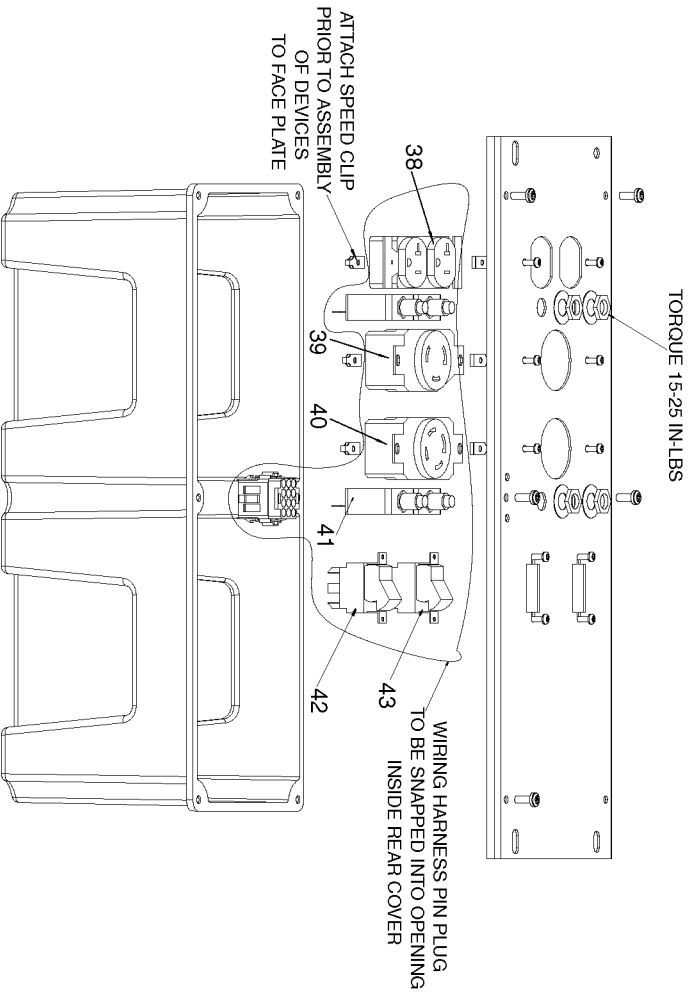

CAPACITOR WIRING

Parts List for GBV7000 Type 3

Item Number	Part Number	Description	Qty Required
1	91895680	SCREW .250-20X.750 H	1
2	Z-GS-0795	TANK FUEL 7G SS	1
3	GS-0443	CAP FUEL TANK	1
4	000000-00	No Longer Available	1
5	000000-00	No Longer Available	1
6	GS-0077	COVER END BLANK	1
7	SSF-553-1	SCREW #10-24X.563 TH	1
8	Z-A14582	HOSE FUEL	1
9	GS-0227	CLAMP FUEL .50	1
10	5140123-06	SCREW	1
11	000000-00	No Longer Available	1
12	GS-0117	LUG GROUND	1
13	95829230	SCREW .313-18X1.50 H	1
14	000000-00	No Longer Available	1
15	SS-12-CD	SCREW .313-18X.750 H	1
16	GS-0118	STRAP GROUND	1
17	N017772	LOCK WASHER	1
18	SSF-8150	NUT .312-18 UNC HEX	1
19	GS-0033	ISOLATOR VIBRATION 1	1
19	GS-0033	ISOLATOR VIBRATION 1	1
20	000000-00	No Longer Available	1
21	91895680	SCREW .250-20X.750 H	1
22	GS-0437	DRAIN COCK	1
23	N103455	GROMMET	1
24	000000-00	No Longer Available	1
25	SSN-619	WASHER .375 SPRING L	1
26	5140125-93	SCREW	1

Parts List for GBV7000 Type 3

Item Number	Part Number	Description	Qty Required
27	000000-00	No Longer Available	1
27	D29822	KIT SERVICE FOCUS MO	1
28	GS-0273	BOLT STATOR THRU 207	1
29	000000-00	No Longer Available	1
29	D29822	KIT SERVICE FOCUS MO	1
30	330016-13	WASHER	1
31	SSF-576	NUT .313-24 HEX W/KE	1
32	GS-0274	BOLT ROTOR THRU 207L	1
33	000000-00	No Longer Available	1
34	SSF-575	NUT .250-20 HEX W/KE	1
35	GS-0573	CAPACITOR 35UF 440V	1
36	K-0378	KIT SUPPORT BEARING	1
37	SSF-553-1	SCREW #10-24X.563 TH	1
38	GS-0019	RECEPTACLE 120V 20A	1
39	GS-0021	RECEPTACLE 125V 30A	1
40	GS-0455	RECEPTACLE 4 PRONG 3	1
41	GS-0026	BREAKER CIRCUIT 125/	1
42	GS-0045	SWITCH FULL POWER	1
43	GS-0046	SWITCH OFF - ON / ST	1
44	SSN-632	WASHER .875 OD .375	1
856	GS-0082	DIODE DSA	1
856	GS-0862	O-RING ROTOR BEARING	1