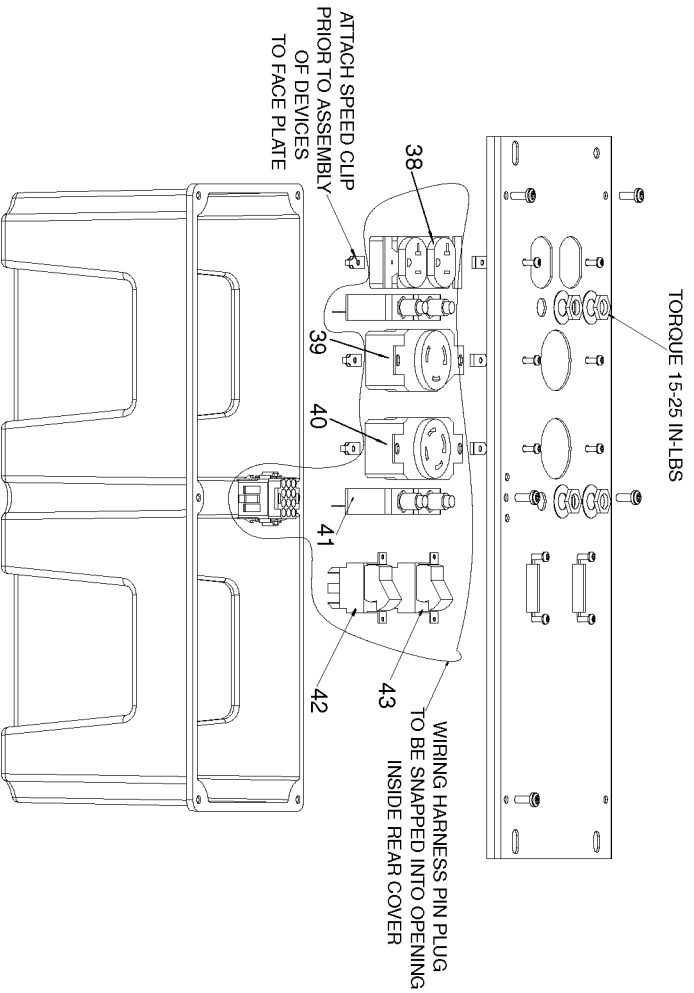

CAPACITOR WIRING

Parts List for GBV7000 Type 2

Item Number	Part Number	Description	Qty Required
1	91895680	SCREW .250-20X.750 H	1
2	Z-GS-0795	TANK FUEL 7G SS	1
3	GS-0443	CAP FUEL TANK	1
4	000000-00	No Longer Available	1
5	000000-00	No Longer Available	1
6	GS-0077	COVER END BLANK	1
7	SSF-553-1	SCREW #10-24X.563 TH	1
8	Z-A14582	HOSE FUEL	1
9	GS-0227	CLAMP FUEL .50	1
10	5140123-06	SCREW	1
11	000000-00	No Longer Available	1
12	GS-0117	LUG GROUND	1
13	95829230	SCREW .313-18X1.50 H	1
14	000000-00	No Longer Available	1
15	SS-12-CD	SCREW .313-18X.750 H	1
16	GS-0118	STRAP GROUND	1
17	N017772	LOCK WASHER	1
18	SSF-8150	NUT .312-18 UNC HEX	1
19	GS-0033	ISOLATOR VIBRATION 1	1
19	GS-0033	ISOLATOR VIBRATION 1	1
20	000000-00	No Longer Available	1
21	91895680	SCREW .250-20X.750 H	1
22	GS-0437	DRAIN COCK	1
23	N103455	GROMMET	1
24	000000-00	No Longer Available	1
25	SSN-619	WASHER .375 SPRING L	1
26	5140125-93	SCREW	1

Parts List for GBV7000 Type 2

Item Number	Part Number	Description	Qty Required
27	000000-00	No Longer Available	1
27	D29822	KIT SERVICE FOCUS MO	1
28	GS-0273	BOLT STATOR THRU 207	1
29	000000-00	No Longer Available	1
29	D29822	KIT SERVICE FOCUS MO	1
30	330016-13	WASHER	1
31	SSF-576	NUT .313-24 HEX W/KE	1
32	GS-0274	BOLT ROTOR THRU 207L	1
33	000000-00	No Longer Available	1
34	SSF-575	NUT .250-20 HEX W/KE	1
35	GS-0573	CAPACITOR 35UF 440V	1
36	K-0378	KIT SUPPORT BEARING	1
37	SSF-553-1	SCREW #10-24X.563 TH	1
38	GS-0019	RECEPTACLE 120V 20A	1
39	GS-0021	RECEPTACLE 125V 30A	1
40	GS-0455	RECEPTACLE 4 PRONG 3	1
41	GS-0026	BREAKER CIRCUIT 125/	1
42	GS-0045	SWITCH FULL POWER	1
43	GS-0046	SWITCH OFF - ON / ST	1
44	SSN-632	WASHER .875 OD .375	4
856	GS-0082	DIODE DSA	1
856	GS-0862	O-RING ROTOR BEARING	1