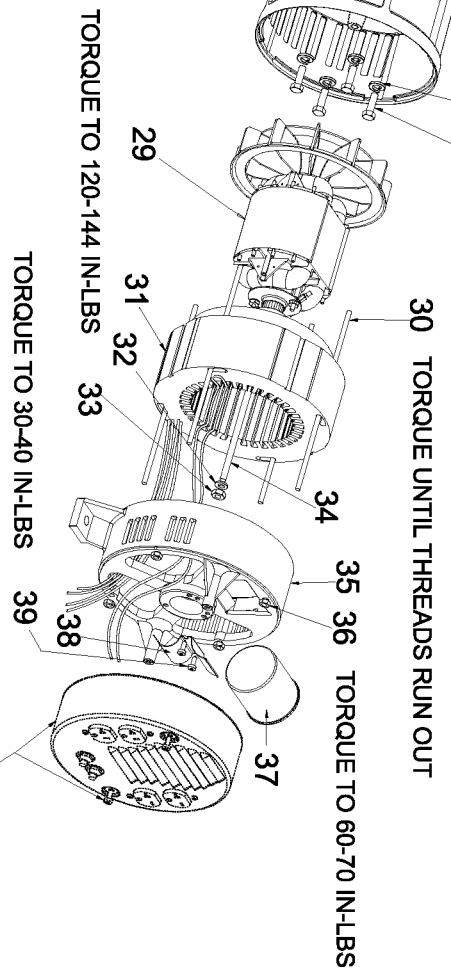

TORQUE TO 60-70 IN-LBS

40 ORIENT WITH VENTS DOWNWARD AS SHOWN

27 28 TORQUE TO 204-264 IN-LBS

SHOWN FOR REFERENCE ONLY

30 TORQUE UNTIL THREADS RUN OUT

35 36 TORQUE TO 60-70 IN-LBS

TORQUE TO 120-144 IN-LBS

TORQUE TO 30-40 IN-LBS

SHOWN FOR REFERENCE ONLY

CAPACITOR WIRING

ATTACH SPEED CLIP PRIOR TO
ASSEMBLY OF DEVICES TO FACE
PLATE

Parts List for GBFE6010 Type 1

Item Number	Part Number	Description	Qty Required
1	91895680	SCREW .250-20X.750 H	4
2	Z-GS-0795	TANK FUEL 7G SS	1
3	GS-0443	CAP FUEL TANK	1
4	Z-A14582	HOSE FUEL	1
5	GS-0227	CLAMP FUEL .50	1
6	N103455	GROMMET	1
7	GS-0437	DRAIN COCK	1
8	GS-0077	COVER END BLANK	1
9	SSF-553-1	SCREW #10-24X.563 TH	1
11	000000-00	No Longer Available	1
12	SSN-632	WASHER .875 OD .375	1
13	GS-0117	LUG GROUND	1
14	SS-12-CD	SCREW .313-18X.750 H	1
15	SSF-928	SCREW .313-18X.875 H	1
16	SSF-8150	NUT .312-18 UNC HEX	1
17	GS-0033	ISOLATOR VIBRATION 1	1
17	GS-0433	ISOLATOR	1
18	N017772	LOCK WASHER	1
19	GS-0118	STRAP GROUND	1
20	95829230	SCREW .313-18X1.50 H	1
21	000000-00	No Longer Available	1
22	000000-00	No Longer Available	1
23	000000-00	No Longer Available	1
24	330016-13	WASHER	1
25	SSF-575	NUT .250-20 HEX W/KE	1
27	SSN-619	WASHER .375 SPRING L	1
28	5140125-93	SCREW	1