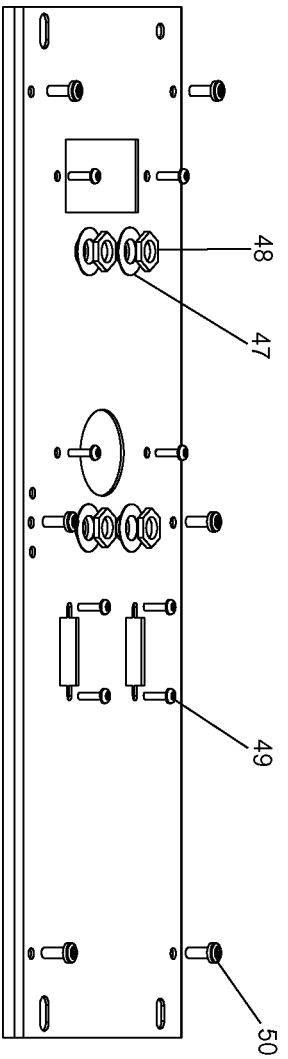

TORQUE TO 60-70 IN-LBS

40 ORIENT WITH VENTS DOWNWARD AS SHOWN

27 28 TORQUE TO 204-264 IN-LBS

SHOWN FOR REFERENCE ONLY

30 TORQUE UNTIL THREADS RUN OUT

35 36 TORQUE TO 60-70 IN-LBS

TORQUE TO 120-144 IN-LBS

TORQUE TO 30-40 IN-LBS

SHOWN FOR REFERENCE ONLY

CAPACITOR WIRING

ATTACH SPEED CLIP PRIOR TO
ASSEMBLY OF DEVICES TO FACE
PLATE

Parts List for GBFE6010 Type 1

Item Number	Part Number	Description	Qty Required
1	91895680	SCREW .250-20X.750 H	4
2	Z-GS-0795	TANK FUEL 7G SS	1
3	GS-0443	CAP FUEL TANK	1
4	Z-A14582	HOSE FUEL	1
5	GS-0227	CLAMP FUEL .50	1
6	N103455	GROMMET	1
7	GS-0437	DRAIN COCK	1
8	GS-0077	COVER END BLANK	1
9	SSF-553-1	SCREW #10-24X.563 TH	1
11	000000-00	No Longer Available	1
12	SSN-632	WASHER .875 OD .375	1
13	GS-0117	LUG GROUND	1
14	SS-12-CD	SCREW .313-18X.750 H	1
15	SSF-928	SCREW .313-18X.875 H	1
16	SSF-8150	NUT .312-18 UNC HEX	1
17	GS-0033	ISOLATOR VIBRATION 1	1
17	GS-0433	ISOLATOR	1
18	N017772	LOCK WASHER	1
19	GS-0118	STRAP GROUND	1
20	95829230	SCREW .313-18X1.50 H	1
21	000000-00	No Longer Available	1
22	000000-00	No Longer Available	1
23	000000-00	No Longer Available	1
24	330016-13	WASHER	1
25	SSF-575	NUT .250-20 HEX W/KE	1
27	SSN-619	WASHER .375 SPRING L	1
28	5140125-93	SCREW	1