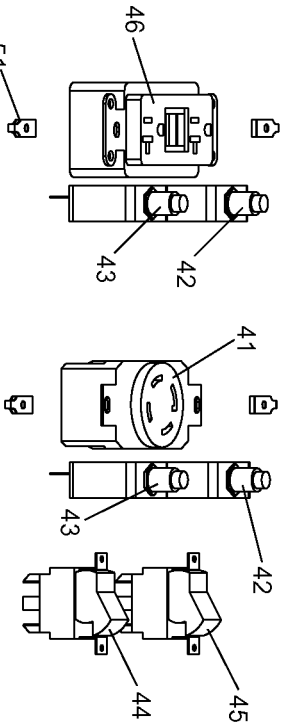

TORQUE TO 60-70 IN-LBS

40 ORIENT WITH VENTS DOWNWARD AS SHOWN

27 28 TORQUE TO 204-264 IN-LBS

SHOWN FOR REFERENCE ONLY

30 TORQUE UNTIL THREADS RUN OUT

35 36 TORQUE TO 60-70 IN-LBS

TORQUE TO 120-144 IN-LBS

TORQUE TO 30-40 IN-LBS

SHOWN FOR REFERENCE ONLY

CAPACITOR WIRING

ATTACH SPEED CLIP PRIOR TO
ASSEMBLY OF DEVICES TO FACE
PLATE

Parts List for GBFE6010 Type 1

Item Number	Part Number	Description	Qty Required
1	91895680	SCREW .250-20X.750 H	4
2	Z-GS-0795	TANK FUEL 7G SS	1
3	GS-0443	CAP FUEL TANK	1
4	Z-A14582	HOSE FUEL	1
5	GS-0227	CLAMP FUEL .50	1
6	N103455	GROMMET	1
7	GS-0437	DRAIN COCK	1
8	GS-0077	COVER END BLANK	1
9	SSF-553-1	SCREW #10-24X.563 TH	1
11	000000-00	No Longer Available	1
12	SSN-632	WASHER .875 OD .375	1
13	GS-0117	LUG GROUND	1
14	SS-12-CD	SCREW .313-18X.750 H	1
15	SSF-928	SCREW .313-18X.875 H	1
16	SSF-8150	NUT .312-18 UNC HEX	1
17	GS-0033	ISOLATOR VIBRATION 1	1
17	GS-0433	ISOLATOR	1
18	N017772	LOCK WASHER	1
19	GS-0118	STRAP GROUND	1
20	95829230	SCREW .313-18X1.50 H	1
21	000000-00	No Longer Available	1
22	000000-00	No Longer Available	1
23	000000-00	No Longer Available	1
24	330016-13	WASHER	1
25	SSF-575	NUT .250-20 HEX W/KE	1
27	SSN-619	WASHER .375 SPRING L	1
28	5140125-93	SCREW	1