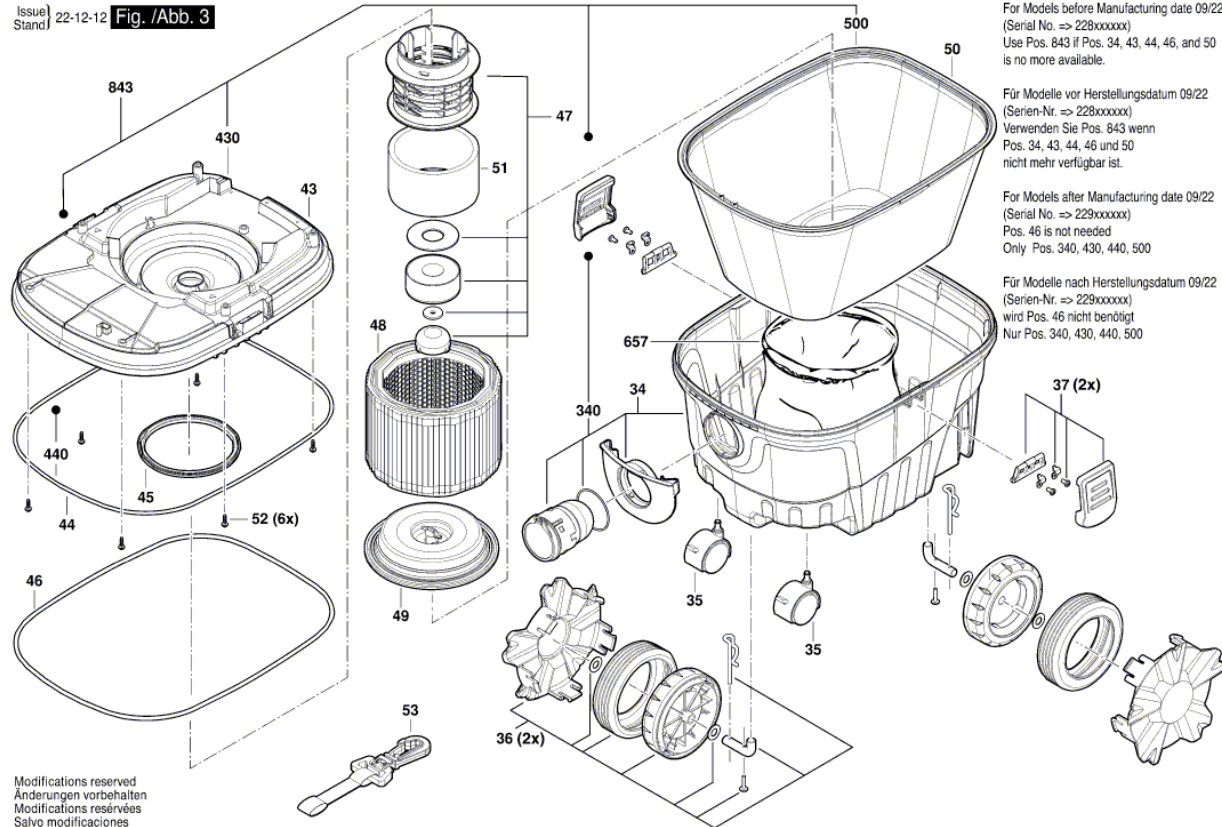

Illustration - Type - E

3 601 J7C 100
Issue/ Stand/ 22-12-12 Fig./Abb. 3