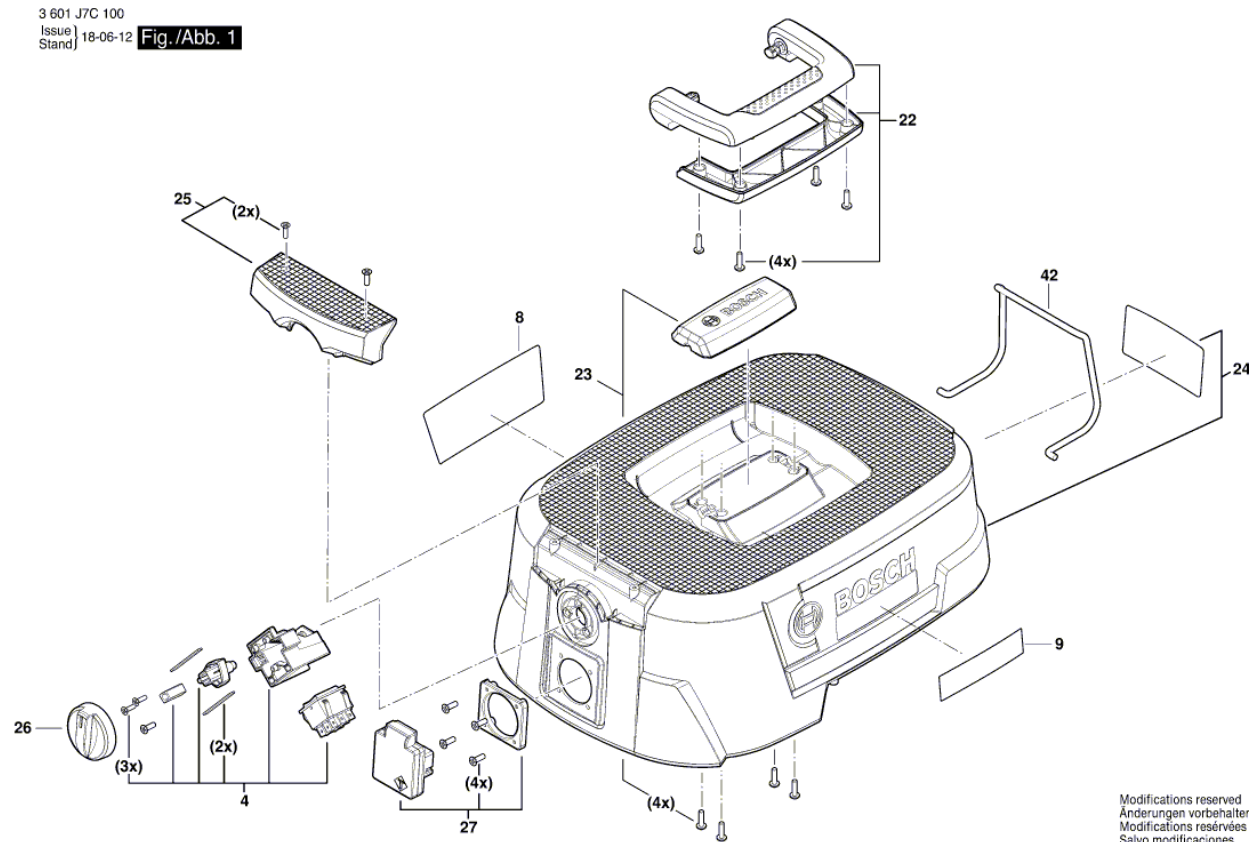

Spare parts list

Item	Part Number	Description	Illustration	Price	Quantity	Price Group
49	1 619 PA7 316	Filter holder	3	-	1	
50	1 619 PB3 283	Filter	3	-	1	
51	1 619 PB3 284	Filter	3	-	1	
53	1 619 PB3 255	Rope	3	-	1	
340	1 619 PC0 025	Container	3	-	1	
430	1 619 PC0 022	Housing	3	-	1	
440	1 619 PC0 023	Seal	3	-	1	
500	1 600 A02 EM2	Filter	3	-	1	
657	1 619 PB3 827	Dust Bag	3	-	1	
843	1 619 PC0 026	Housing	3	-	1	
651	1 619 PB3 826	Hose Vacuuming	5	-	1	
652	1 619 PA7 325	Suction Pipe	5	-	1	
653	1 619 PA7 324	Suction Pipe	5	-	1	
654	1 619 PA7 327	floor nozzle	5	-	1	
655	1 619 PA7 328	Crevice Nozzle	5	-	1	
658	1 619 PA7 326	Adapter	5	-	1	
659	1 619 PB4 751	Dust Bag	5	-	1	
660	1 619 PB4 750	Hose	5	-	1	
666	1 607 000 EC3	Hose Blowing out	5	-	1	

* Prices shown are suggested retail prices

Illustration - Type - E