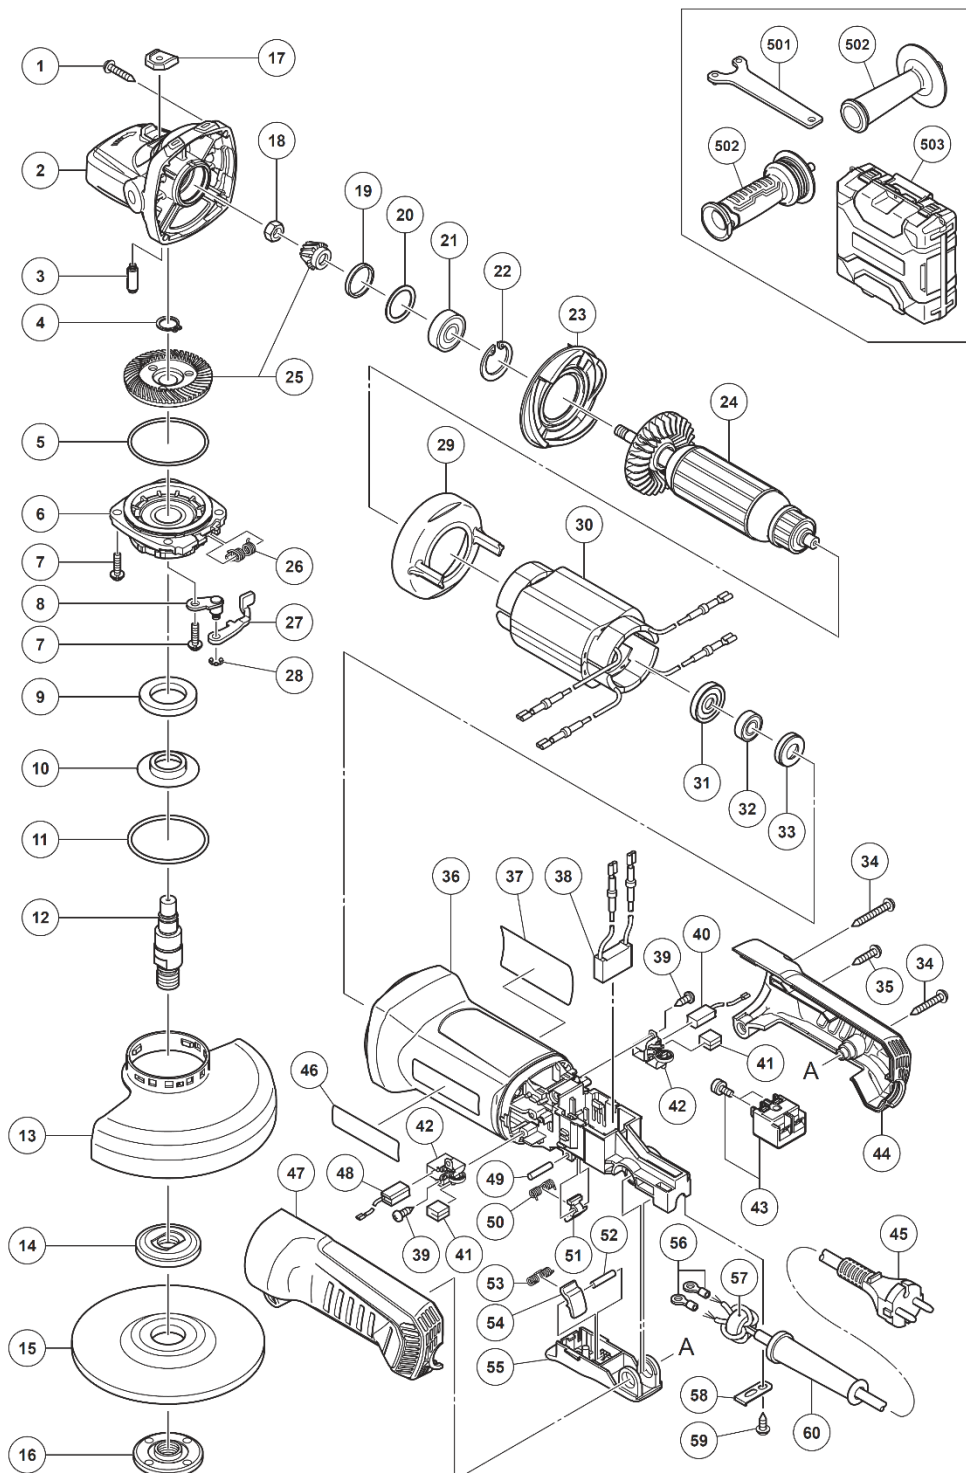

ELECTRIC TOOL PARTS LIST

■ GRINDER
Model G 13SE3

2020 • 12 • 01
(E1)

MODEL
G13SE3