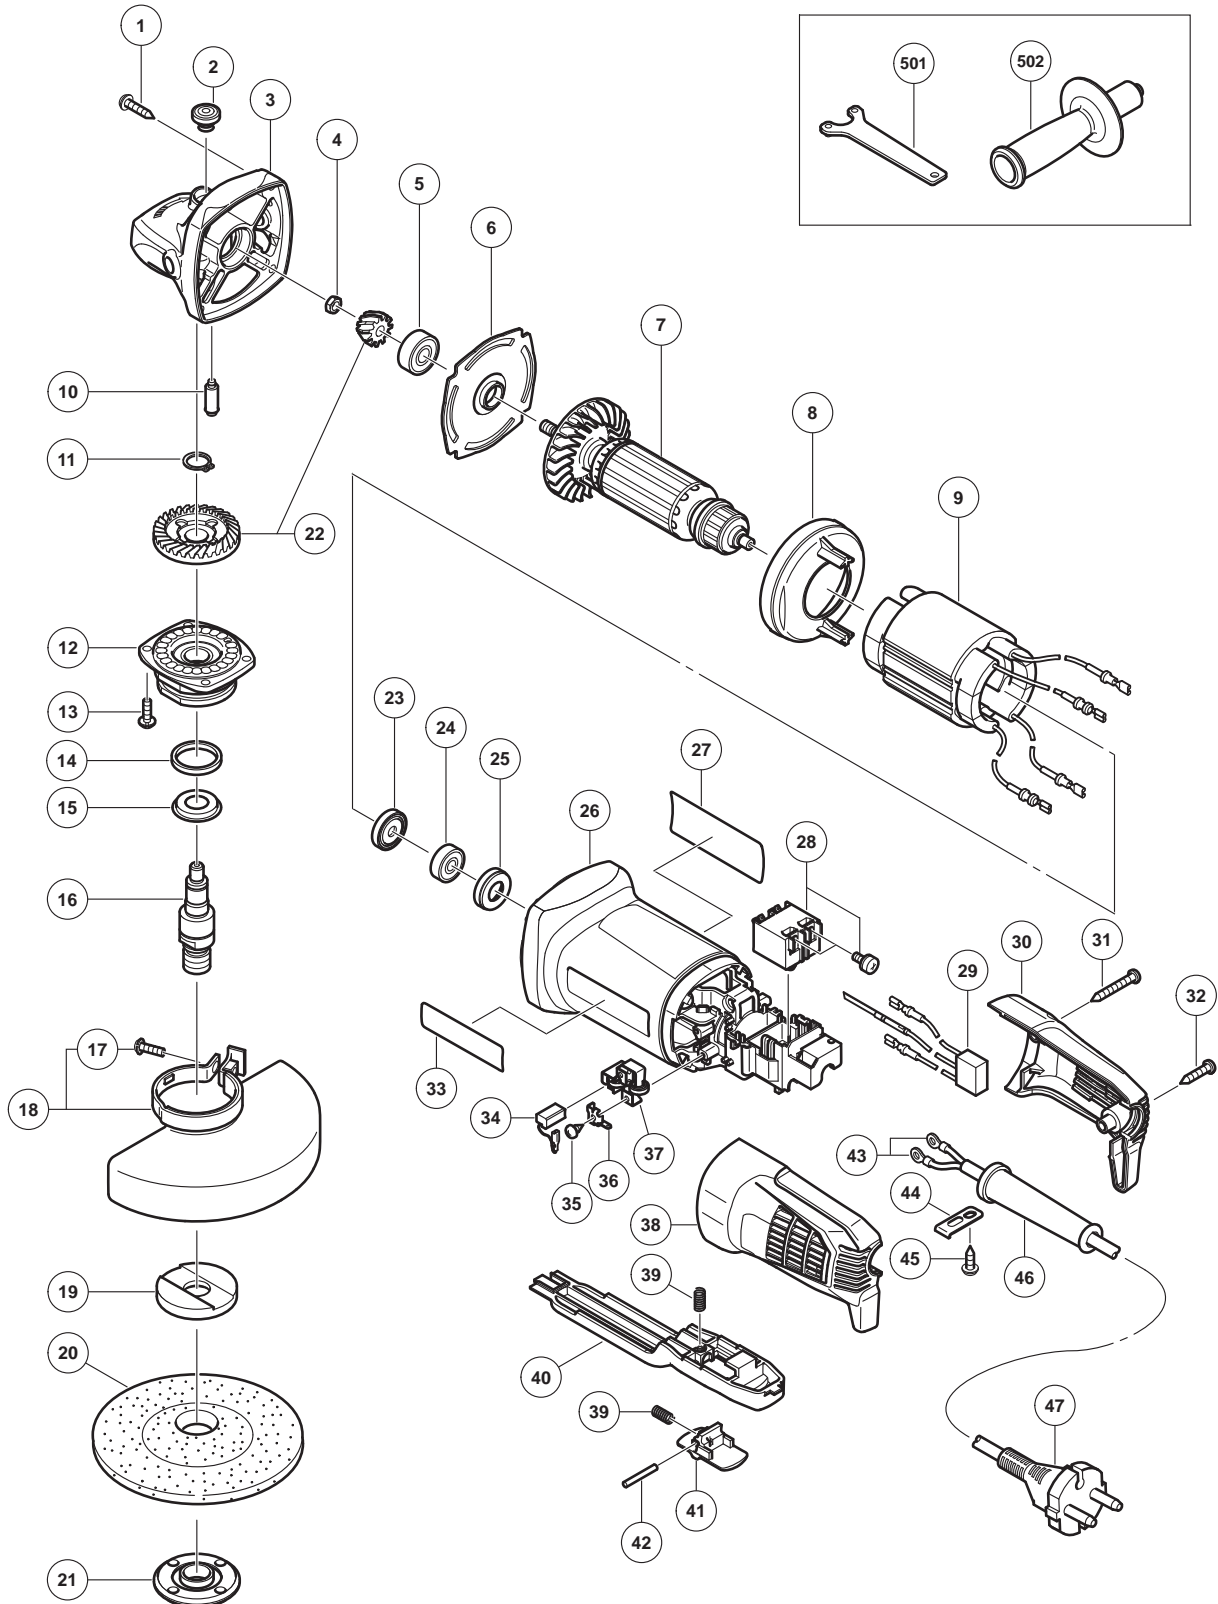

ELECTRIC TOOL PARTS LIST

DISC GRINDER Model G 12SQ2

2018. 4 .19
(E1)

PARTS

G 12SQ2

ITEM NO.	CODE NO.	DESCRIPTION	NO. USED	REMARKS
1	328643	TAPPING SCREW (W/FLANGE) D4 X 23 (BLACK)	4	
2	301944	PUSHING BUTTON	1	
3	338332	GEAR COVER ASS'Y	1	INCLUD.2,10
4	309191	SPECIAL NUT M6	1	
5	338337	BALL BEARING 608SS	1	
6	338850	BEARING HOLDER	1	
* 7	361082B	ARMATURE 110V	1	
* 7	361082U	ARMATURE ASS'Y 120V	1	INCLUD.5,23,24
* 7	361082D	ARMATURE 127V	1	
* 7	361082E	ARMATURE 220V	1	
* 7	361082F	ARMATURE 230V	1	
8	338853	FAN GUIDE	1	
* 9	340997B	STATOR 110V-120V	1	
* 9	340997C	STATOR 127V	1	
* 9	340997D	STATOR 220V	1	
* 9	340997E	STATOR 230V-240V	1	
10	301943	LOCK PIN	1	
11	316487	RETAINING RING FOR D11 SHAFT	1	
12	338849	PACKING GLAND	1	
13	328628	SEAL LOCK SCREW (W/WASHER) M4 X 12	4	
14	373384	FELT PACKING	1	
15	373383	FRINGER	1	
* 16	373292	SPINDLE	1	
* 16	373293	SPINDLE	1	FOR USA,CAN,MEX
17	308386	MACHINE SCREW (W/SP. WASHER) M5 X 16 (BLACK)	1	
18	338848	WHEEL GUARD ASS'Y	1	INCLUD.17
* 19	937817Z	WHEEL WASHER	1	
* 19	319373	WHEEL WASHER	1	FOR USA,CAN,MEX
20	316821	D. C. WHEELS 115MM A36Q (25 PCS.)	1	
* 21	339579	WHEEL NUT M14	1	
* 21	937923P	WHEEL NUT 5/8"-11UNC	1	FOR USA,CAN,MEX
22	339265	GEAR AND PINION SET	1	
23	321722	DUST SEAL	1	
24	339145	BALL BEARING 626ZZ	1	
25	309929	RUBBER BUSHING	1	
26	373167	HOUSING	1	
27		NAME PLATE	1	
28	339149	PUSHING BUTTON SWITCH	1	
* 29	373291	NOISE SUPPRESSOR	1	FOR SAF,ESP,UAE (230V)
30	373169	TAIL COVER (B)	1	
31	305490	TAPPING SCREW (W/FLANGE) D4 X 30 (BLACK)	1	
32	301653	TAPPING SCREW (W/FLANGE) D4 X 20 (BLACK)	1	
33		BRAND LABEL	1	
34	999067	CARBON BRUSH 6.5 X 7.5 X 14 (1 PAIR)	2	
35	328210	TAPPING SCREW D3 X 8	4	
36	339185	TAB TERMINAL	2	
37	333844	BRUSH HOLDER	2	
38	373168	TAIL COVER (A)	1	
39	373175	SPRING	2	
40	373170	SWITCH LEVER	1	