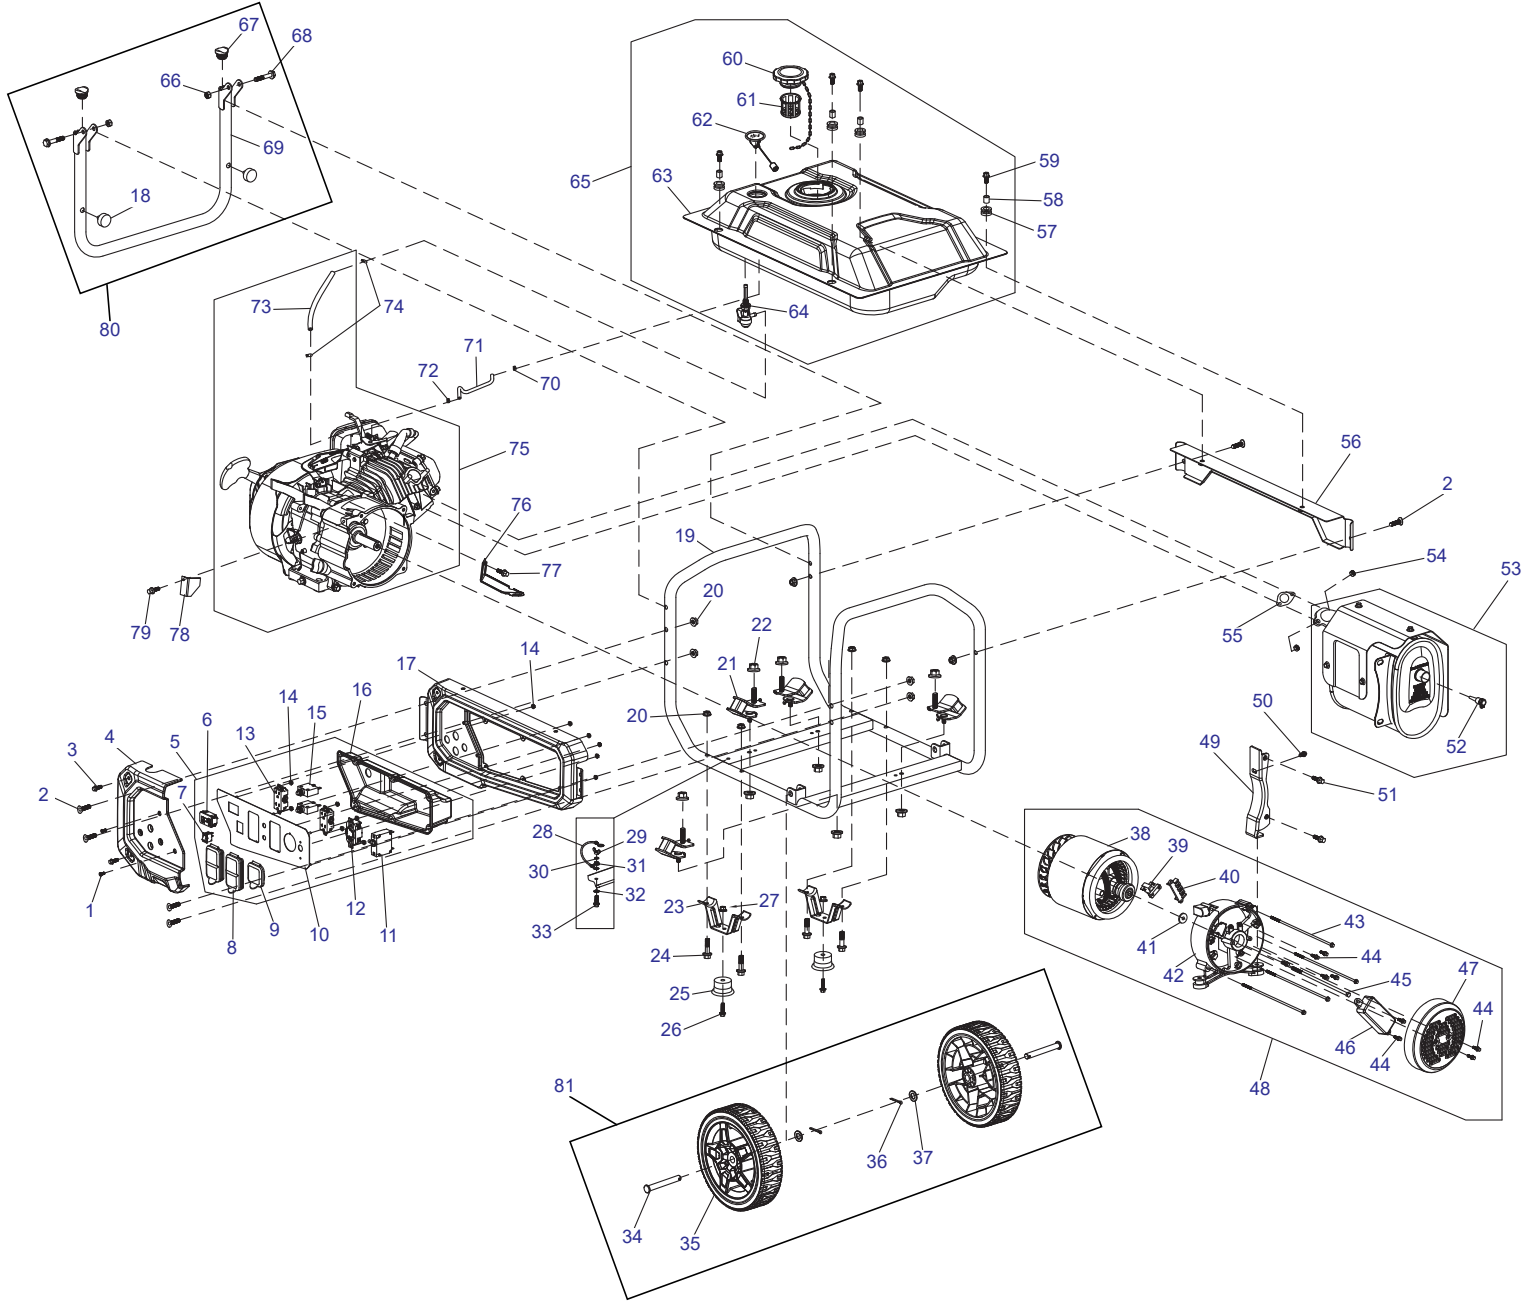

## *Parts Manual*

Model G0076770

 **WARNING**

**CANCER AND REPRODUCTIVE HARM**

[www.P65Warnings.ca.gov](http://www.P65Warnings.ca.gov)

(000393a)

The information in this manual is known to be accurate as of the date of release shown on the cover. However, engineering changes can occur without notice. To obtain the proper parts, be sure to use the serial number of the unit being serviced when ordering from this manual. Always refer to any part notes and changes before ordering. All other parts not shown in the manual can be found on Generac's exploded view drawings at [www.generac.com](http://www.generac.com) or by contacting your local authorized dealer.

**[www.generac.com](http://www.generac.com) or 1-888-GENERAC**

008961

ITEM	PART NO.	DESCRIPTION	QTY
1	1000007709	BOLT (M5X16)	2
2	0H1780	CURVED HEAD BOLT (M8X40)	6
3	10000038990	BOLT-M5X12	2
4	10000038938	COVER-CONTROL PANEL	1
5	10000038887	CONTROL PANEL ASSEMBLY WITH DECAL	1
6	0G8321	HOUR METER	1
7	10000035960	ENGINE SWITCH	1
8	0G9392	OUTLET COVER	2
9	0G9391	OUTLET COVER	1
10	10000039000	FACE PLATE WITH DECAL	1
11	10000038997	BREAKER-CIRCUIT 30A	1
12	10000006705	RECEPTACLE L5-30R	1
13	0D4968	RECEPTACLE	2
14	0J86620108	NUT (M4)	12
15	0H0265C	CIRCUIT BREAKER 20A	2
16	10000039023	COVER-CONTROL PANEL BACK	1
17	10000038979	PANEL-CONTROL PANEL SIDE	1
18	10000039552	RUBBER CUSHION	2
19	10000039071	FRAME	1
20	0K0098	NUT (M8)	10
21	10000039048	ISOLATOR-FOOT	4
22	0K22930127	NUT (M8)	8
23	10000039055	BRACKET-FOOT	2
24	10000039072	BOLT-M8X40	4
25	0K0099	RUBBER SHOCK ABSORBER	2
26	0K0100	BOLT (M6X28MM)	2
27	0K0105	NUT (M6)	2
28	10000039033	WIRE-GROUND	1
29	0K0094	BUTTERFLY NUT (M6)	1
30	0J47870118	FLAT WASHER	1
31	10000021871	NUT (M6)	1
32	0K0093	SPECIAL LOCK WASHER	1
33	0J35220156	BOLT (M6X20MM)	1
34	10000039073	PIN-AXLE	2
35	10000039090	WHEEL ASSEMBLY	2
36	10000035957	COTTER PIN	2
37	10000035961	FLAT WASHER	2