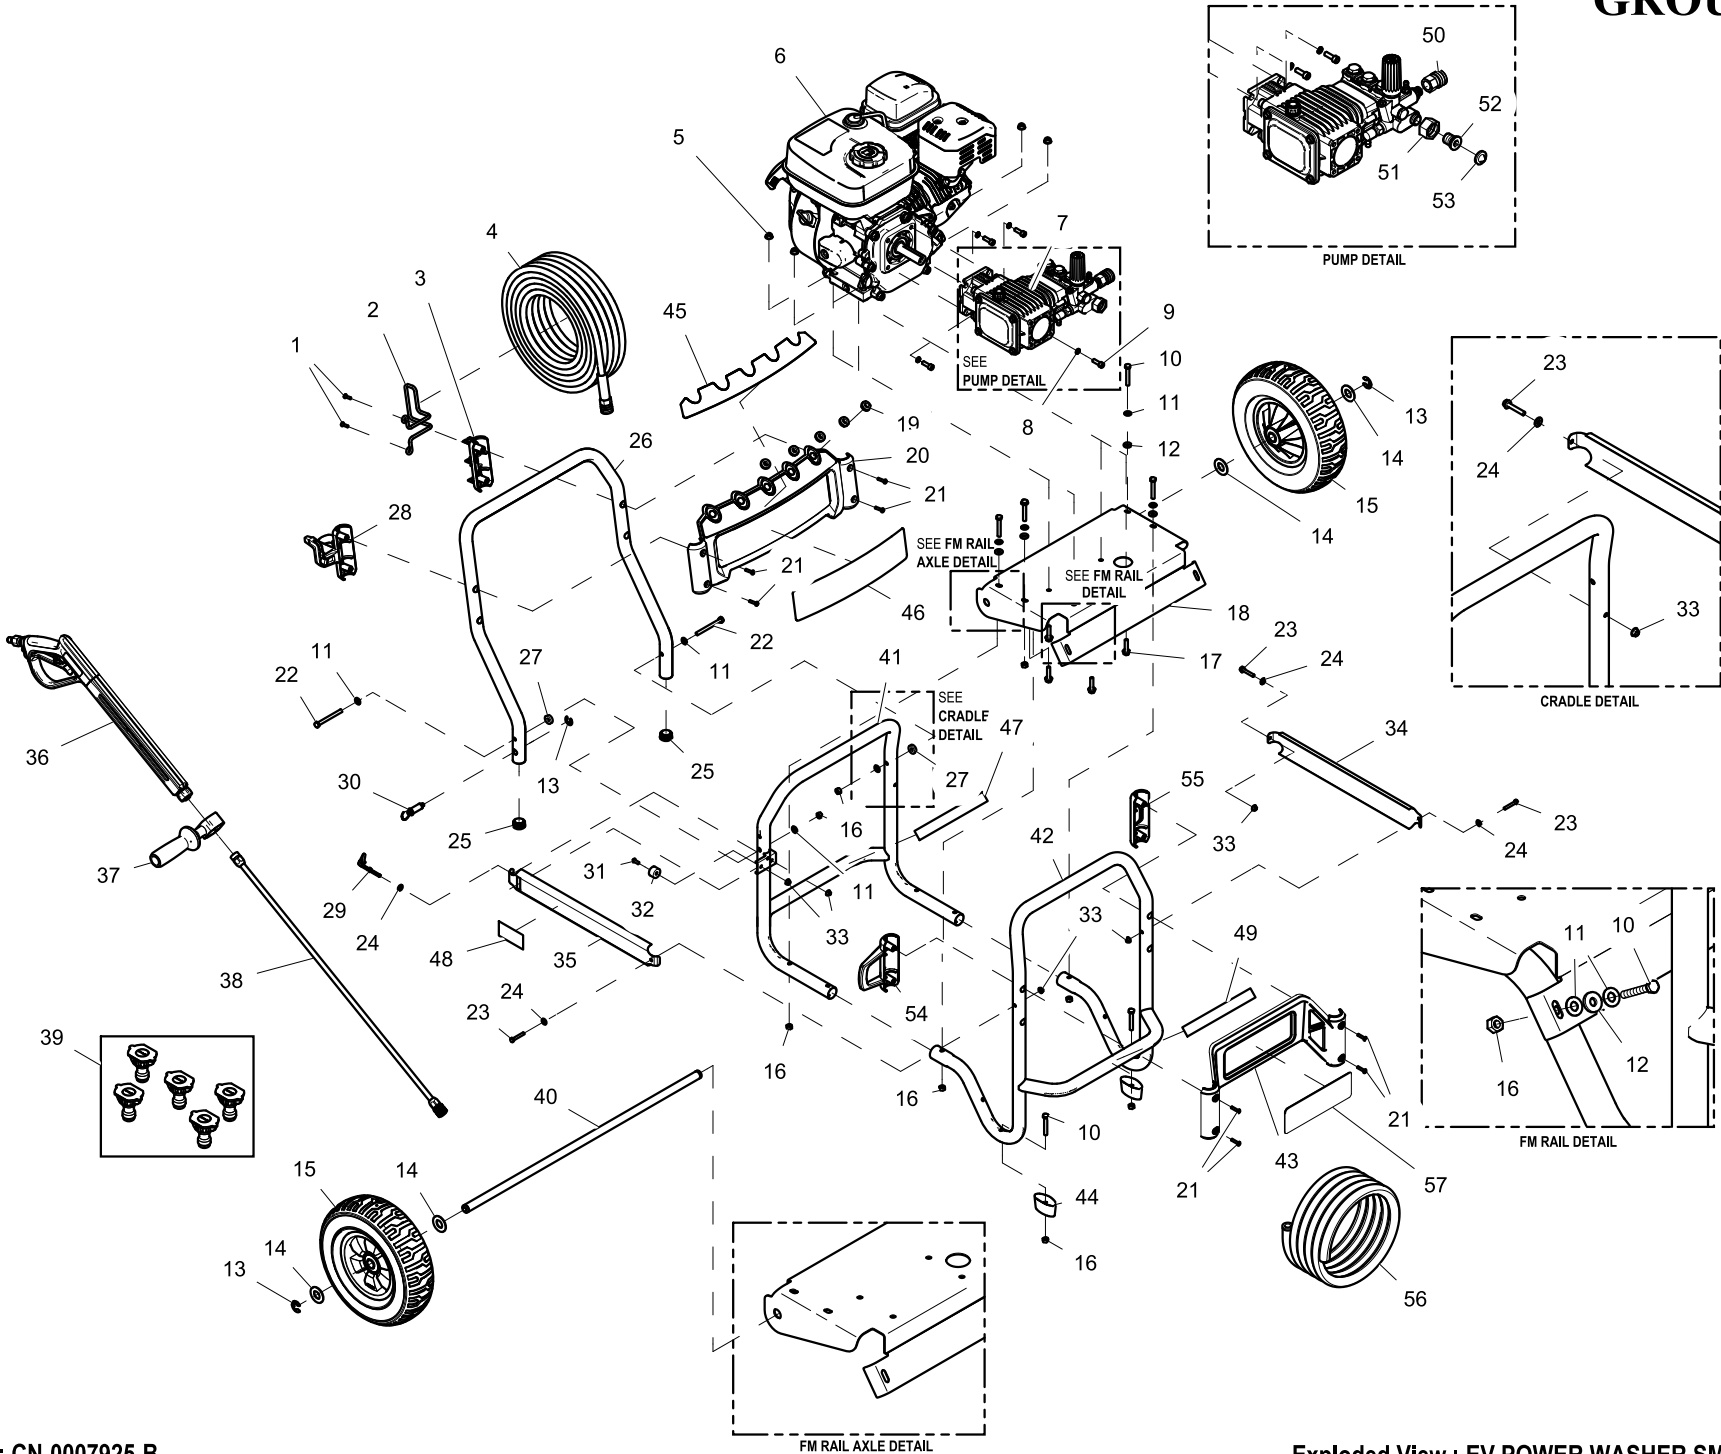

GROUP EV

EXPLODED VIEW: EV POWER WASHER SM PRO 3600

DRAWING #: 0K9903

GROUP EV

ITEM	PART#	QTY.	DESCRIPTION
1	0J1545	2	SCREW BHSP M6-2.5 X 19MM
2	0J0211	1	HOOK GP HOSE
3	0H9637A	1	BILLBOARD CAP W/HOSE HOOK ORG
4	0K5326C	1	HOSE 5/16" X 50' W/QC DISK GRY
5	067989	4	NUT HEX FL WHIZ M8-1.25
6	0K5327	1	ENGINE 212CC G19 EPA 3
7	0K9902	1	PUMP, TRIPLEX
8	092479	4	WASHER LOCK M8 RIBBED
9	0J4188	4	SCREW SHC M8-1.25 X 18 C8.8 ZP
10	0J3317	8	SCREW HHC M8-1.25X55 8.8 BL ZP
11	022145	12	WASHER FLAT 5/16-M8 ZINC
12	0D4417	6	WASHER,RUBBER 1/4" X 1/8" THK
13	0J2686	3	RING, SNAP - 5/8" TYPE E
14	022247	4	WASHER FLAT 5/8 ZINC
15	0H9589B	2	WHEEL 10"DIA X 3"
16	049820	10	NUT HEX LOCK M8-1.25 NY INS
17	089230	4	SCREW HHFC M8-1.25 X 35 G8.8
18	0J8104	1	FRAME RAIL-ENGINE SM GP
19	0J3079	5	GROMMET-NOZZLE
20	0J0673A	1	BILLBOARD-UPPER SM ORG
21	0J1544	8	SCREW BHSP M6-2.5 X 25MM
22	061906	2	SCREW HHC M8-1.25 X 85 C8.8
23	051753	3	SCREW HHC M6-1.0 X 40 C8.8 FTH
24	022473	4	WASHER FLAT 1/4-M6 ZINC
25	0H9731	2	TUBE END CAP - 1-1/4" OD TUBE
26	0J0668	1	TUBE-SM GP HANDLE
27	0J0688	2	WASHER .325 X .875 X .25 NYLON
28	0J0141A	1	BILLBOARD CAP W/GUN HOOK ORG
29	0J2422	1	ASSY-WIRE PULL START CORD
30	0J0050	1	PULL PIN ASSEMBLY
31	0J5086	1	SCREW BHSC M6-1.0 X 20 ZP
32	0J5254	1	BUMPER-HANDLE STOP
33	0E8388	5	NUT HEX FL WHIZ M6-1.0
34	0J5155A	1	BRACKET-SIDE W/O CUTOUT SM
35	0J5155B	1	BRACKET-SIDE W/CUTOUT SM
36	0K6183	1	GUN 4200PSI PROF W/QC
37	0J1052	1	GUN SUPPORT HANDLE
38	0K9900A	1	LANCE ASSY - 28" LONG SS
39	0H9617K	1	KIT-NOZZLE
40	0H9603D	1	AXLE, 5/8" DIA
41	0J0665	1	WLDMNT, SM GP TUBE FRAME RR
42	0J0664	1	WLDMNT, SM GP TUBE FRAME FT
43	0J0674A	1	BILLBOARD-LOWER SM (BLANK) ORG
44	0G9055A	2	FOOT
45	0K1436A	1	DECAL-NOZZLE ID SM MATTE
46	0K1438B	1	DECAL, GENERAC SM PRO 3600
47	0J3376	1	DECAL QUICK START GP
48	0J3452	1	DECAL-ON/OFF
49	0J3375	1	DECAL QUICK START GP
50	0H9568	1	COUPLING-FEMALE QDISK
51	0J1445	1	NUT-GARDEN HOSE INLET
52	0J1443	1	NIPPLE-GARDEN HOSE INLET
53	0J1444	1	SCREEN-GARDEN HOSE INLET
54	0J0140A	1	BILLBOARD CAP W/WAND HOOK ORG
55	0J0139A	1	BILLBOARD CAP W/O HOOK ORG
56	0J5710	1	DETERGENT HOSE AND FILTER
57	0K4636	1	DECAL, GENERAC LOGO