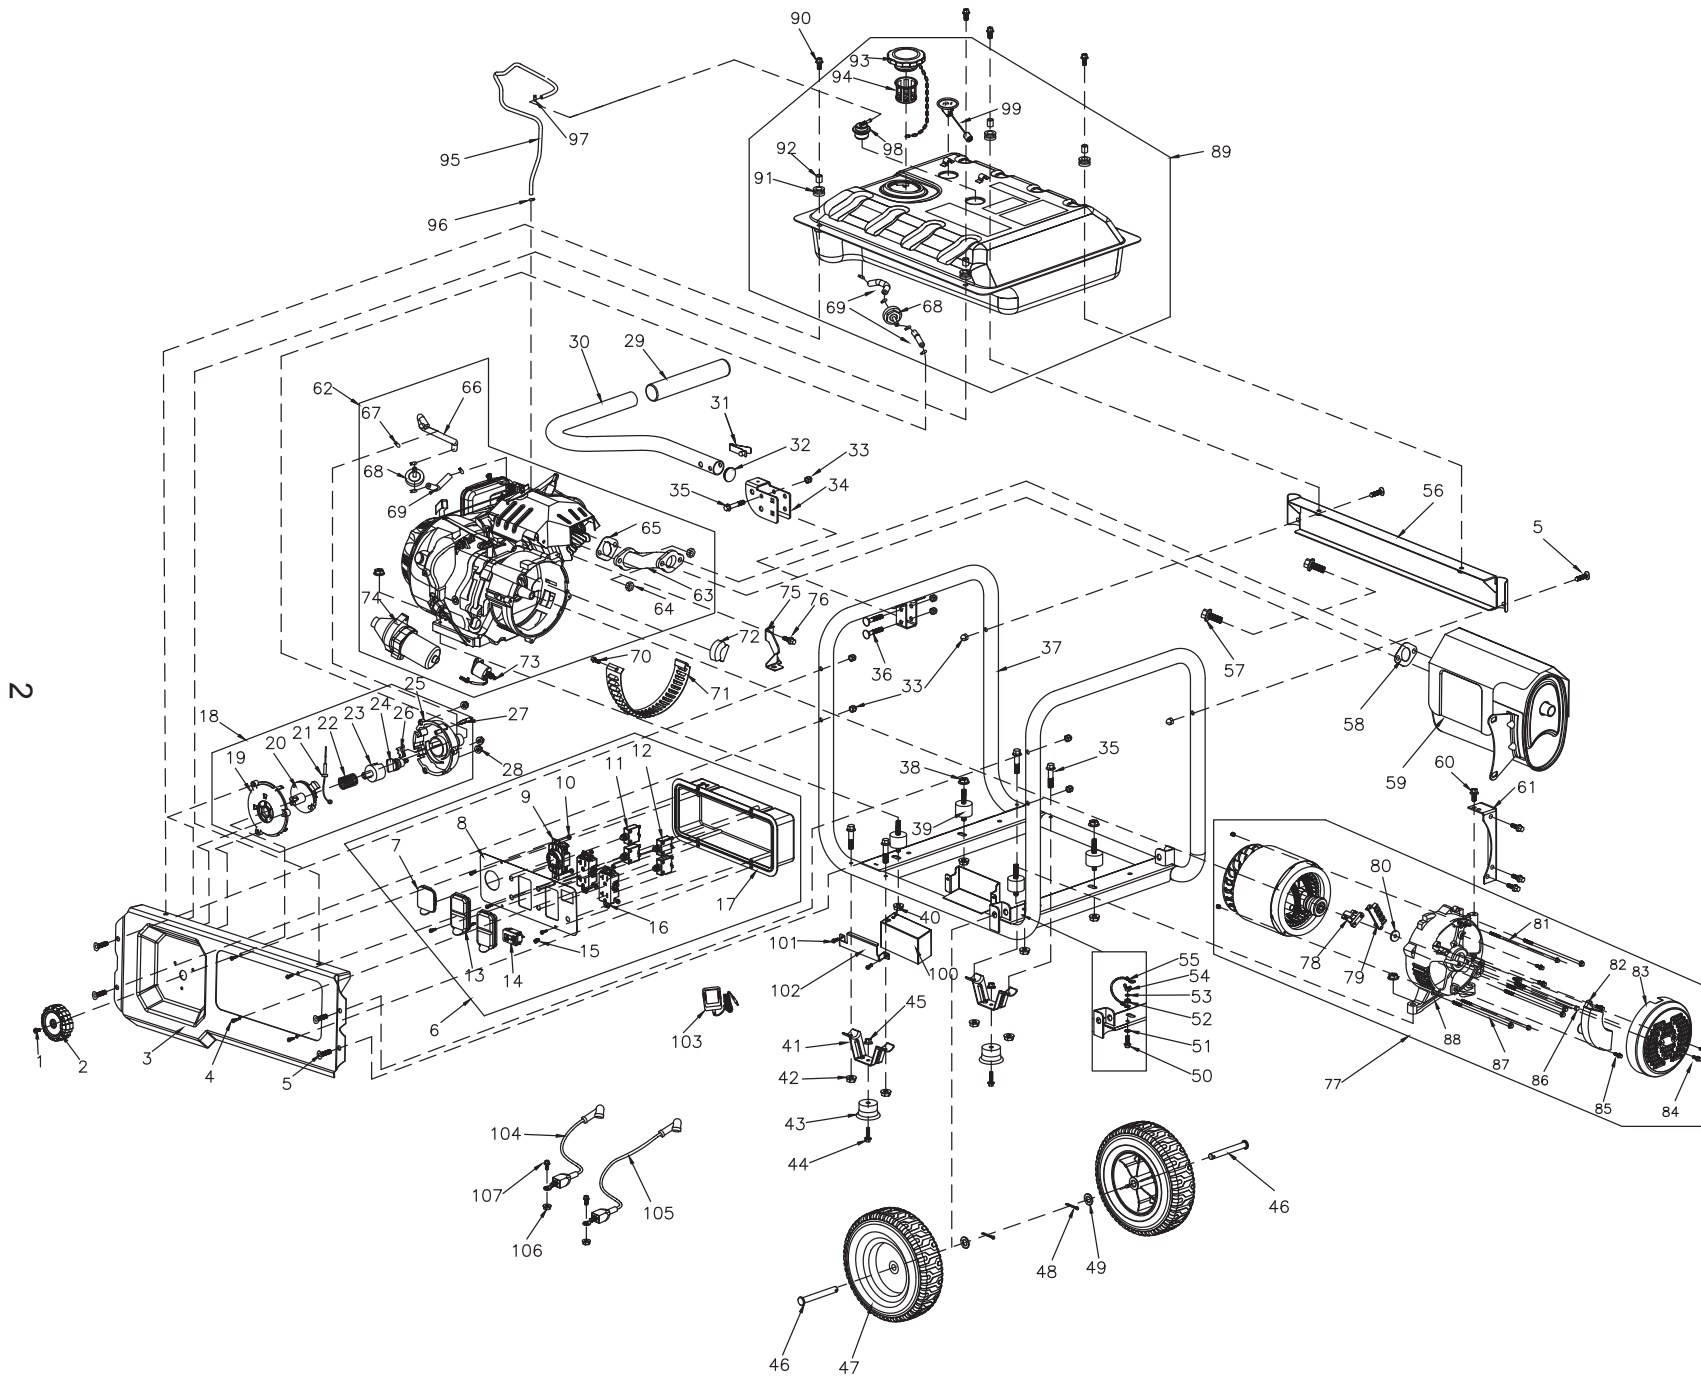

# Parts Manual

**RS7000E 420cc**

**Model 0066730 (49 ST) & 0066750 (CSA)**

**NOTICE!**

The information in this manual is known to be accurate as of the date of release shown on the cover. However, engineering changes can occur without notice. To obtain the proper parts, please be sure to use the serial number of the unit being serviced when ordering from this manual. Always refer to any parts notes and changes before ordering. All other parts not shown in this manual can be found on Generac's exploded view drawings online on GENservice at [www.generac.com](http://www.generac.com).

2

RS7000E Model 006673-0 49 ST

# RS7000E Model 006673-0 49 ST

Item	Part #	Qty	Description
1	0K3130	1	SCREW, PLATE M5X10
2	0K6452	1	KNOB, POWER DIAL
3	0K62210ST19	1	RAIL, FRAME, CP SIDE
4	0H91980159	8	SCREW, SELF TAPPING, ST4.0X16
5	0H1780	6	BOLT, CURVED HEAD, M8X40
6	0K65100110	1	PANEL ASSY., CONTROL
7	0G9391	1	COVER, OUTLET
8	0K7071A	1	FACE PLATE, CONTROL PANEL
9	0G8758	1	OUTLET, 30A 120/250V SPCGR
10	0K65110112	6	NUT,M4
11	0H0265E	2	BREAKER, CIRCUIT, 30A
12	0H0265C	2	BREAKER, CIRCUIT, 20A
13	0G9392	2	COVER, OUTLET
14	0G8321	1	METER, HOUR
15	0J4959	1	CHARGER, INPUT
16	0D4968	2	OUTLET, 20A, 120V DUPLEX 6342
17	0G9756A	1	COVER, BACK PANEL
18	0K6451	1	SWITCH, POWER DIAL COMBINATION
19	0K6343	1	COVER, POWER DIAL
20	0K6447	1	SHAFT, POWER DIAL
21	0K6457	1	CHOKE, LASSO
22	0K6463	1	SPRING, COMPRESSION
23	0K6448	1	ADAPTER, POWER DIAL
24	0K7078	1	SWITCH, POWER DIAL FUEL
25	0k6343	1	CASE, POWER DIAL
26	0K65100114	1	SWITCH, MICRO
27	0K65100115	1	SWITCH, MICRO
28	0G84420272	3	NUT, M6
29	0G8442C112	1	HANDLE, GRIP
30	0H97560ES03	1	HANDLE, BLACK
31	0J5347	1	BUTTON, SNAP
32	0H9760	1	PLUG, HANDLE
33	0H1782	9	CAP, NUT LOCKING, M8
34	0K65110114	1	BRACKET, HANDLE, BLACK
35	073144	5	BOLT, M8X45
36	0H1781	2	BOLT, CARRIAGE HEAD M8X46