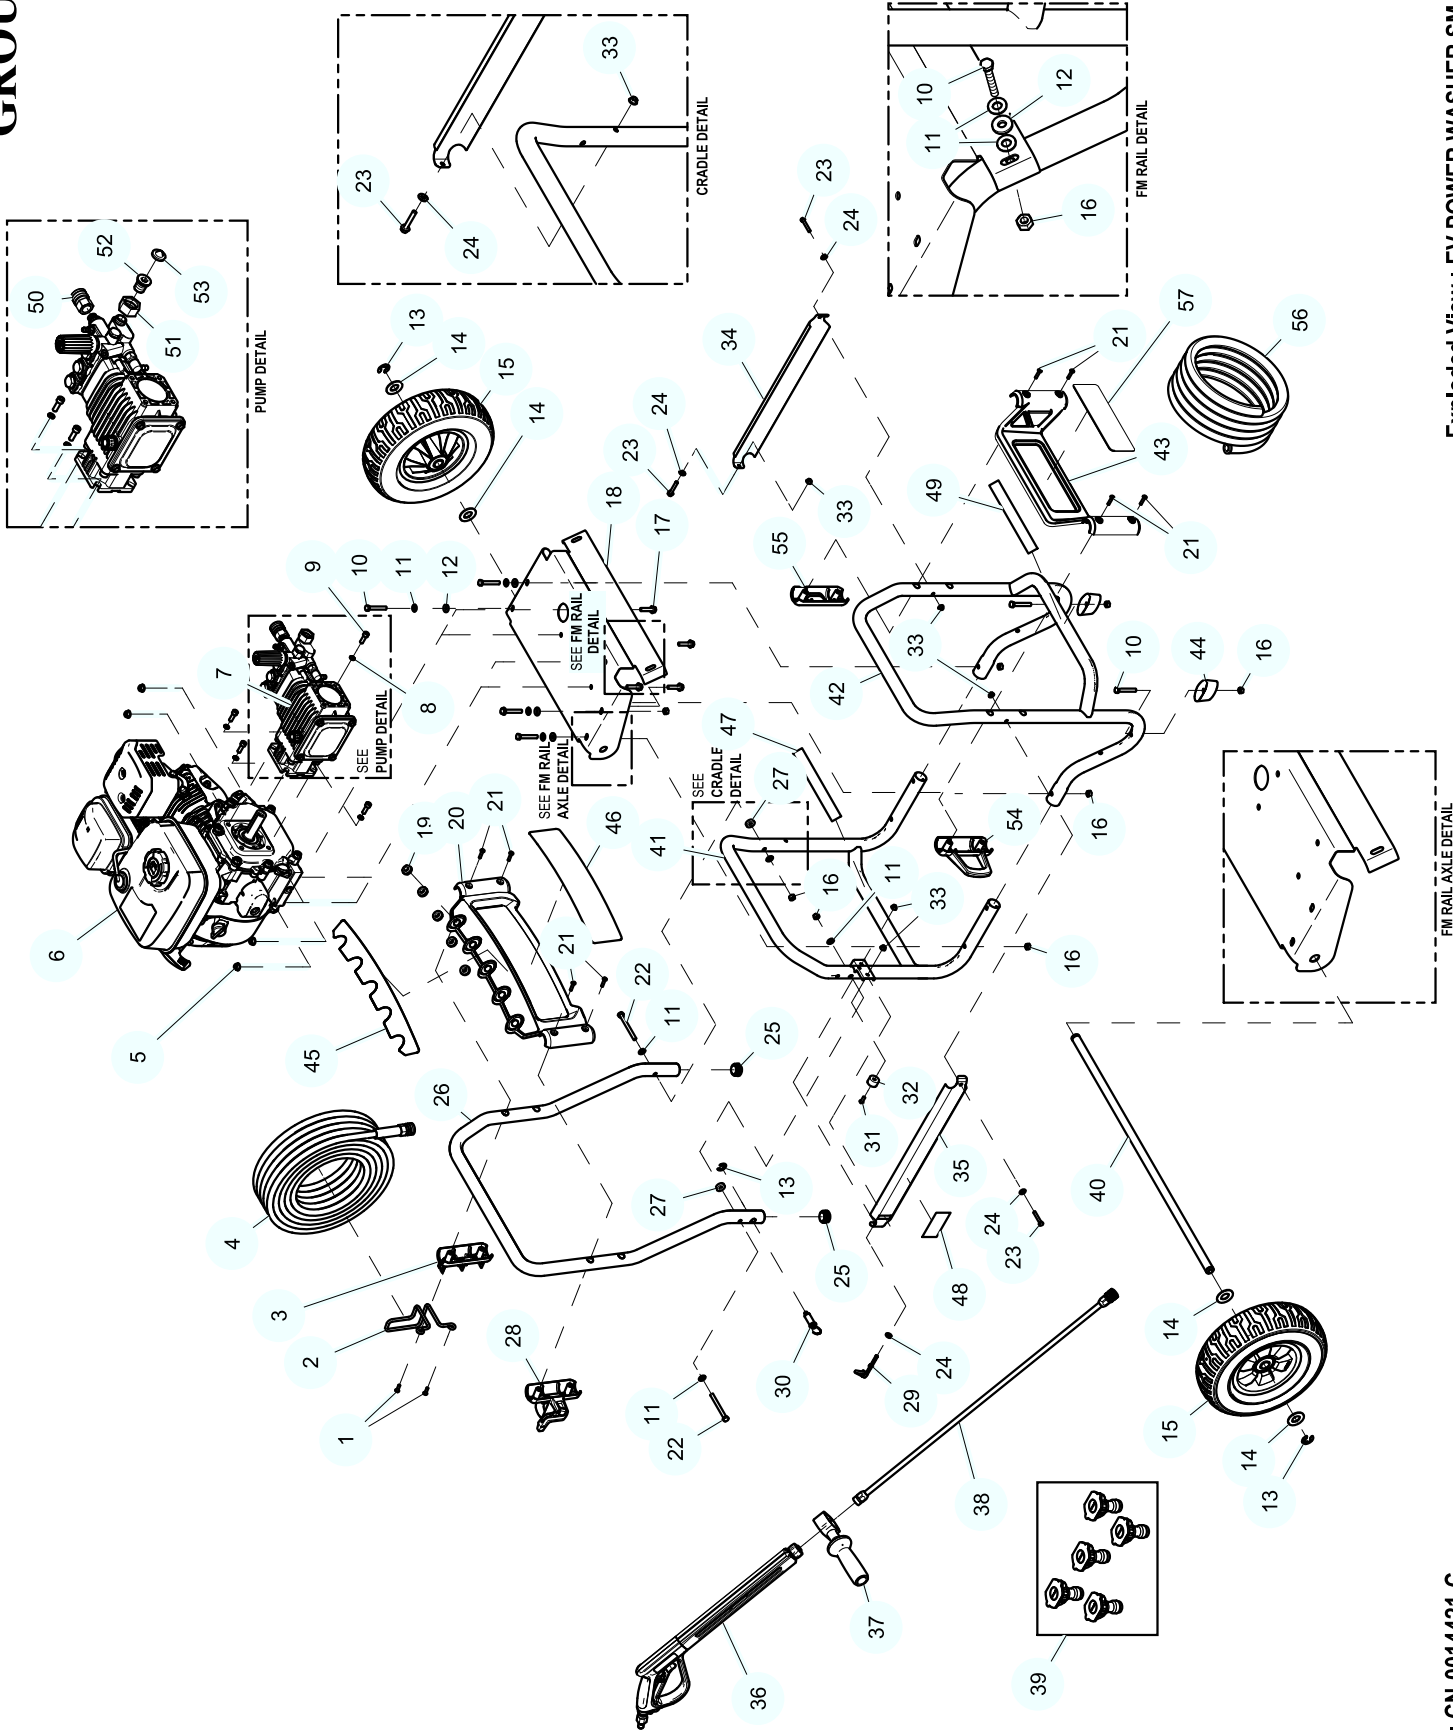

GROUP EV

EXPLODED VIEW: EV POWER WASHER SM 3100

DRAWING #: 0K5189

GROUP EV

ITEM	PART#	QTY.	DESCRIPTION
1	0J1545	2	SCREW BHSP M6-2.5 X 19MM
2	0J0211	1	HOOK GP HOSE
3	0H9637A	1	BILLBOARD CAP W/HOSE HOOK ORG
4	0K5326A	1	HOSE 5/16" X 35' W/QC DISK GRY
5	067989	4	NUT HEX FL WHIZ M8-1.25
6	0K5327	1	ENGINE 212CC G19 EPA 3
	0K5508	1	ENGINE 212CC G19 EPA 3 CARB
7	0J0172	1	PUMP, TRIPLEX
8	092479	4	WASHER LOCK M8 RIBBED
9	0J4188	4	SCREW SHC M8-1.25 X 18 C8.8 ZP
10	0J3317	8	SCREW HHC M8-1.25X55 8.8 BL ZP
11	022145	12	WASHER FLAT 5/16-M8 ZINC
12	0D4417	6	WASHER,RUBBER 1/4" X 1/8" THK
13	0J2686	3	RING, SNAP - 5/8" TYPE E
14	022247	4	WASHER FLAT 5/8 ZINC
15	0H9589B	2	WHEEL 10"DIA X 3"
16	049820	10	NUT HEX LOCK M8-1.25 NY INS
17	089230	4	SCREW HHFC M8-1.25 X 35 G8.8
18	0J8104	1	FRAME RAIL-ENGINE SM GP
19	0J3079	5	GROMMET-NOZZLE
20	0J0673A	1	BILLBOARD-UPPER SM ORG
21	0J1544	8	SCREW BHSP M6-2.5 X 25MM
22	061906	2	SCREW HHC M8-1.25 X 85 C8.8
23	051753	3	SCREW HHC M6-1.0 X 40 C8.8 FTH
24	022473	4	WASHER FLAT 1/4-M6 ZINC
25	0H9731	2	TUBE END CAP - 1-1/4" OD TUBE
26	0J0668	1	TUBE-SM GP HANDLE
27	0J0688	2	WASHER .325 X .875 X .25 NYLON
28	0J0141A	1	BILLBOARD CAP W/GUN HOOK ORG
29	0J2422	1	ASSY-WIRE PULL START CORD
30	0J0050	1	PULL PIN ASSEMBLY
31	0J5086	1	SCREW BHSC M6-1.0 X 20 ZP
32	0J5254	1	BUMPER-HANDLE STOP
33	0E8388	5	NUT HEX FL WHIZ M6-1.0
34	0J5155A	1	BRACKET-SIDE W/O CUTOUT SM
35	0J5155B	1	BRACKET-SIDE W/CUTOUT SM
36	0K6183	1	GUN 4200PSI PROF W/QC
37	0J1052	1	GUN SUPPORT HANDLE
38	0H9640A	1	LANCE ASSY-20" LONG SS
39	0H9617B	1	KIT-NOZZLE
40	0H9603D	1	AXLE, 5/8" DIA
41	0J0665	1	WLDMNT, SM GP TUBE FRAME RR
42	0J0664	1	WLDMNT, SM GP TUBE FRAME FT
43	0J0674A	1	BILLBOARD-LOWER SM (BLANK) ORG
44	0G9055A	2	FOOT
45	0K1436A	1	DECAL-NOZZLE ID SM MATTE
46	0K1438A	1	DECAL-GENERAC SM PRO MATTE
47	0J3376	1	DECAL QUICK START GP
48	0J3452	1	DECAL-ON/OFF
49	0J3375	1	DECAL QUICK START GP
50	0H9568	1	COUPLING-FEMALE QDISK
51	0J1445	1	NUT-GARDEN HOSE INLET
52	0J1443	1	NIPPLE-GARDEN HOSE INLET
53	0J1444	1	SCREEN-GARDEN HOSE INLET
54	0J0140A	1	BILLBOARD CAP W/WAND HOOK ORG
55	0J0139A	1	BILLBOARD CAP W/O HOOK ORG
56	0J5710	1	DETERGENT HOSE AND FILTER
57	0K4636	1	DECAL, GENERAC LOGO