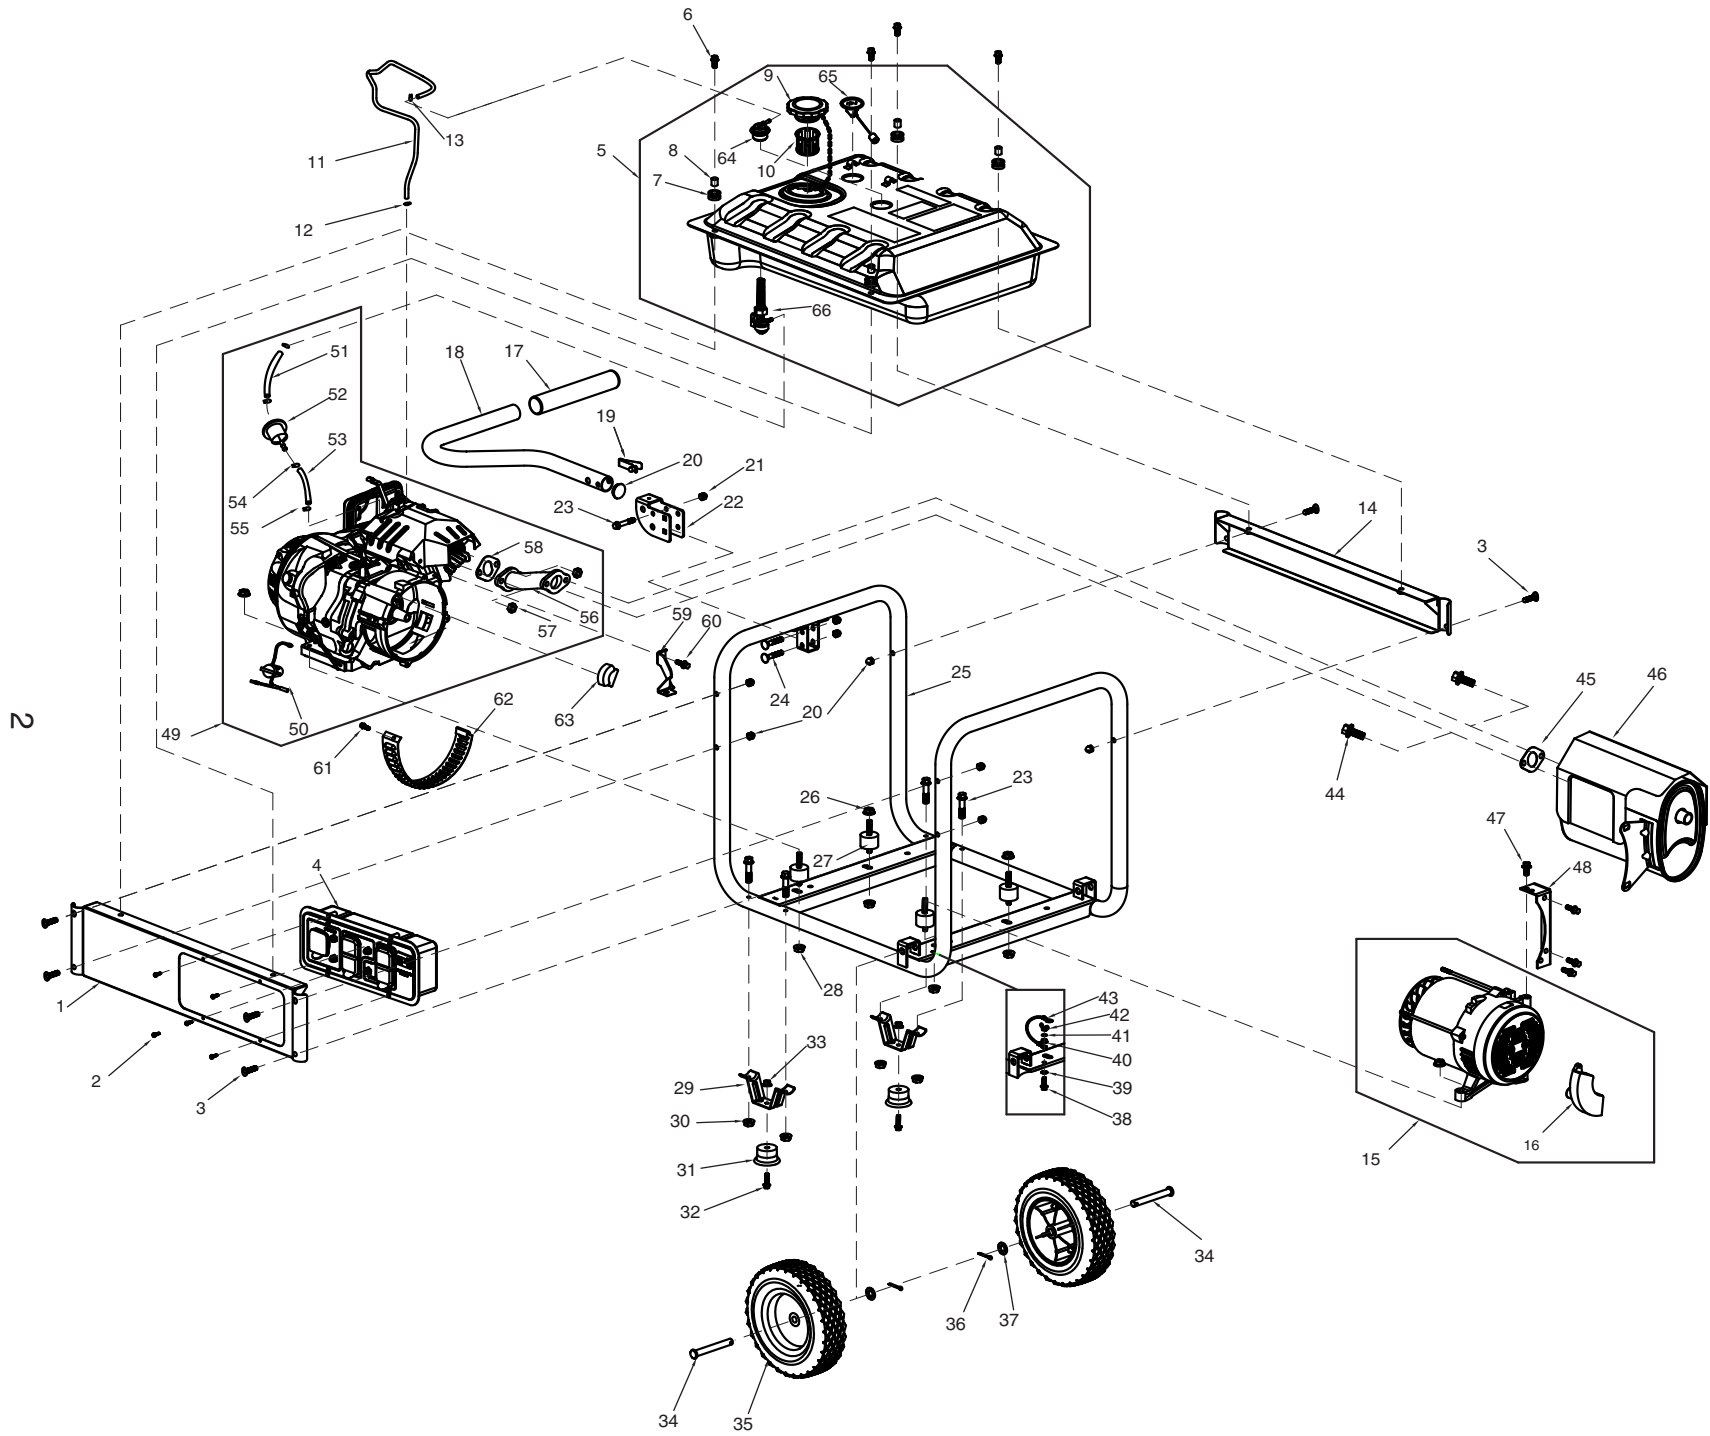

# Parts Manual

**GP5500kW 389CC** (Model 0061103)

# GP5500

Item	Part #	Qty	Description
1	0H97480ST03	1	FRAME RAIL PAINT: BLACK
2	0G8382	8	SCREW PPPH #8-16 X .66" BZC
3	0H1780	6	CURVED HEAD M8-1.25 X 41MM LNG
4	0H9775D	1	CONTROL PANEL ASSY.
5	0H7510A0SRV	1	FUEL TANK ASSY. 7 GAL
6	0E9507C	4	SCREW HHFC M8-1.25 X 20 W/M10
7	0H1411B	4	RUBBER MOUNT,10.3 ID X 11 HGT
8	0H1610A	4	ANTI-CRUSH 10.8OD 9ID 10LG
9	0H0958	1	FUEL CAP
10	0H1326	1	FUEL FILTER
11	0K0091	1	HOSE FORMED ROV-AIRBOX GP EPA
12	0J35220173	1	CLAMP,Ø12
13	0J35220174	1	CLAMP,Ø10
14	0H9749AST03	1	BACK RAIL PAINT: BLACK
15	0J8363	1	ALTERNATOR ASSY. 5.5kW
16	0H2579B	1	AVR
17	0G8442C113	1	HANDLE GRIP
18	0H97560ST15	1	HANDLE
19	0G5442	1	SNAP BUTTON - .437" DIA. HEAD
20	0H9760	1	PLUG
21	0H1782	9	CAP NUT LOCKING M8
22	0H97670ST15	1	BRACKET
23	0B1214	5	BOLT M8X45
24	0H1781	2	CARRIAGE HEAD BOLT M8X46
25	0H97620ST15	1	ASSEMBLY FRAME GP5-6.5KW PS
26	0G84420107	4	NUT M10
27	0H1783	4	VIB MOUNT RUBBER
28	067989	4	NUT M8
29	0K0097	2	FRAME, BENT FOOT
30	0K0098	4	NUT M8
31	0K0099	2	RUBBER FOOT