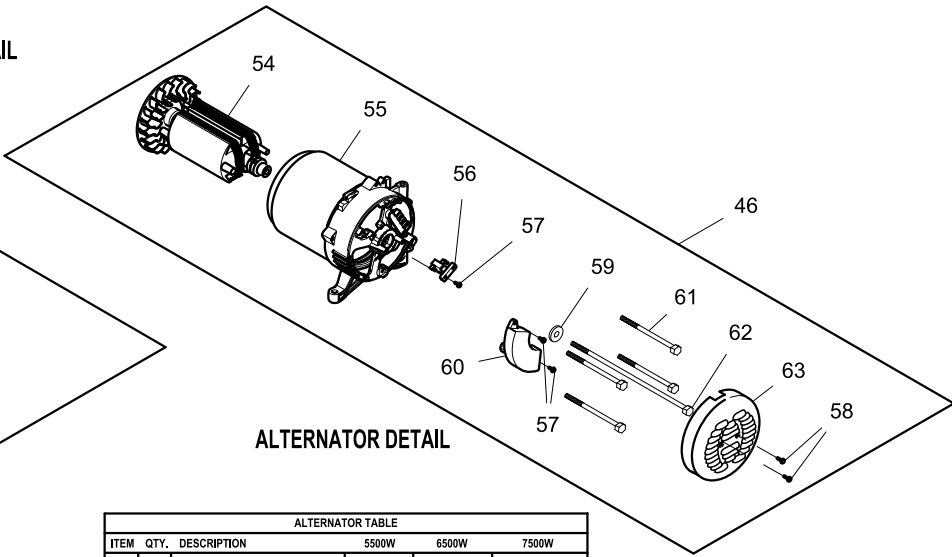

ENGINE TABLE						
ITEM	QTY.	DESCRIPTION	5500W PS	5500W ES	6500W PS	7500W ES
14	1	ENGINE	OJ2591	OJ3943	OJ2591	OJ2879
68	1	MANIFOLD	OJ3341B	OJ3341B	OJ3341B	OJ3341C
38	1	CRADLE WELDMENT HNYWL	OJ3463A	OJ3463	OJ3463A	OJ3463B

ENGINE DETAIL

MUFFLER DETAIL

ELECTRIC START MODELS ONLY

CONTROL PANEL DETAIL

ALTERNATOR DETAIL

ALTERNATOR TABLE					
ITEM	QTY.	DESCRIPTION	5500W	6500W	7500W
46	1	ASSY ALTERNATOR	OJ4062	0H1281	0H9209
54	1	ASSY ROTOR W/FAN	OJ4970	OJ4971	OJ4972
55	1	ASSY STATOR	OJ4974	OJ4975	OJ4976
61	4	SCREW HHC M6-1.0 X 185 C8.8	OJ4979	OJ4979	OJ4980
62	1	SCREW HHC M10-1.5 X 275 C10.9	OJ4982	OJ4982	OJ4983

CONTROL PANEL TABLE						
ITEM	QTY.	DESCRIPTION	5500W PS	5500W ES	6500W PS	7500W ES
44	1	CONTROL PANEL HONEYWELL	OJ2805	OJ2805A	OJ2805B	OJ2805D
79	1	BREAKER 2P 240V	0G9023B	0G9023B	0G9023C	0G9023C
80	1	START/STOP SWITCH	OJ0251A	OJ0251	OJ0251A	OJ0251
81	1	ASSY 12VDC POWER JACK W/LUGS	-	OJ4959	-	OJ4959
82	1	FACEPLATE, WELDMNT W/OUT HR MTR	OJ3242B	OJ3242A	OJ3242B	OJ3242A

ITEM	PART	QTY.	DESCRIPTION
52	0J4608	1	MUFFLER HNYWL
53	0G9449	1	BATTERY 12V10AH SEALED
56	0H0919	1	ASSEMBLY,BRUSH
57	0J4967	3	SCREW HHFC M5-0.8 X 12
58	0J4968	2	SCREW HHFC M5-0.8 X 16
59	070264	1	WASHER FLAT M10
60	0H2579B	1	AVR 5.5-7.5KW ALT
63	0H3049	1	COVER ALTERNATOR INLET 5-7KW
64	0J3877	1	SCROLL, HONEYWELL
65	045770	3	SCREW HHC M5-0.8 X 10 C8.8
66	0D2414	2	SCREW HHFC M8-1.25 X 35 G8.8
67	0G9028	2	GASKET, EXHAUST, 389CC
69	0J3678	1	MUFFLER SHIELD FRONT HONEYWELL
70	0J3679	1	MUFFLER SHIELD ALT SIDE HNYWL
71	0J3680	1	MUFFLER SHIELD FRAME SIDE HW
72	0J4033	14	SCREW HHFC M6-1.0 X 14
73	0H3535	2	NUT FLANGE M5-0.8 NYLOCK
74	0J0694	1	BRACKET BATTERY GP 5.5-7.5E
75	0J4157A	1	WIRE ASSY,BATT NEG,GRN
76	0J4157B	1	WIRE ASSY,BATT POS,RED
77	052618	2	SCREW HHC M5-0.8 X 12 C8.8
78	0G8758	1	OUTLET 30A 120/250V SPCGR
83	0H0265C	2	CB 20A 1P 120V CUL/CSA JOEMEX
84	0H2928	2	OUTLET 20A 120V DPLX SPECGRADE
85	0J2807	1	PANEL,CONTROL BACK BOX H PORT