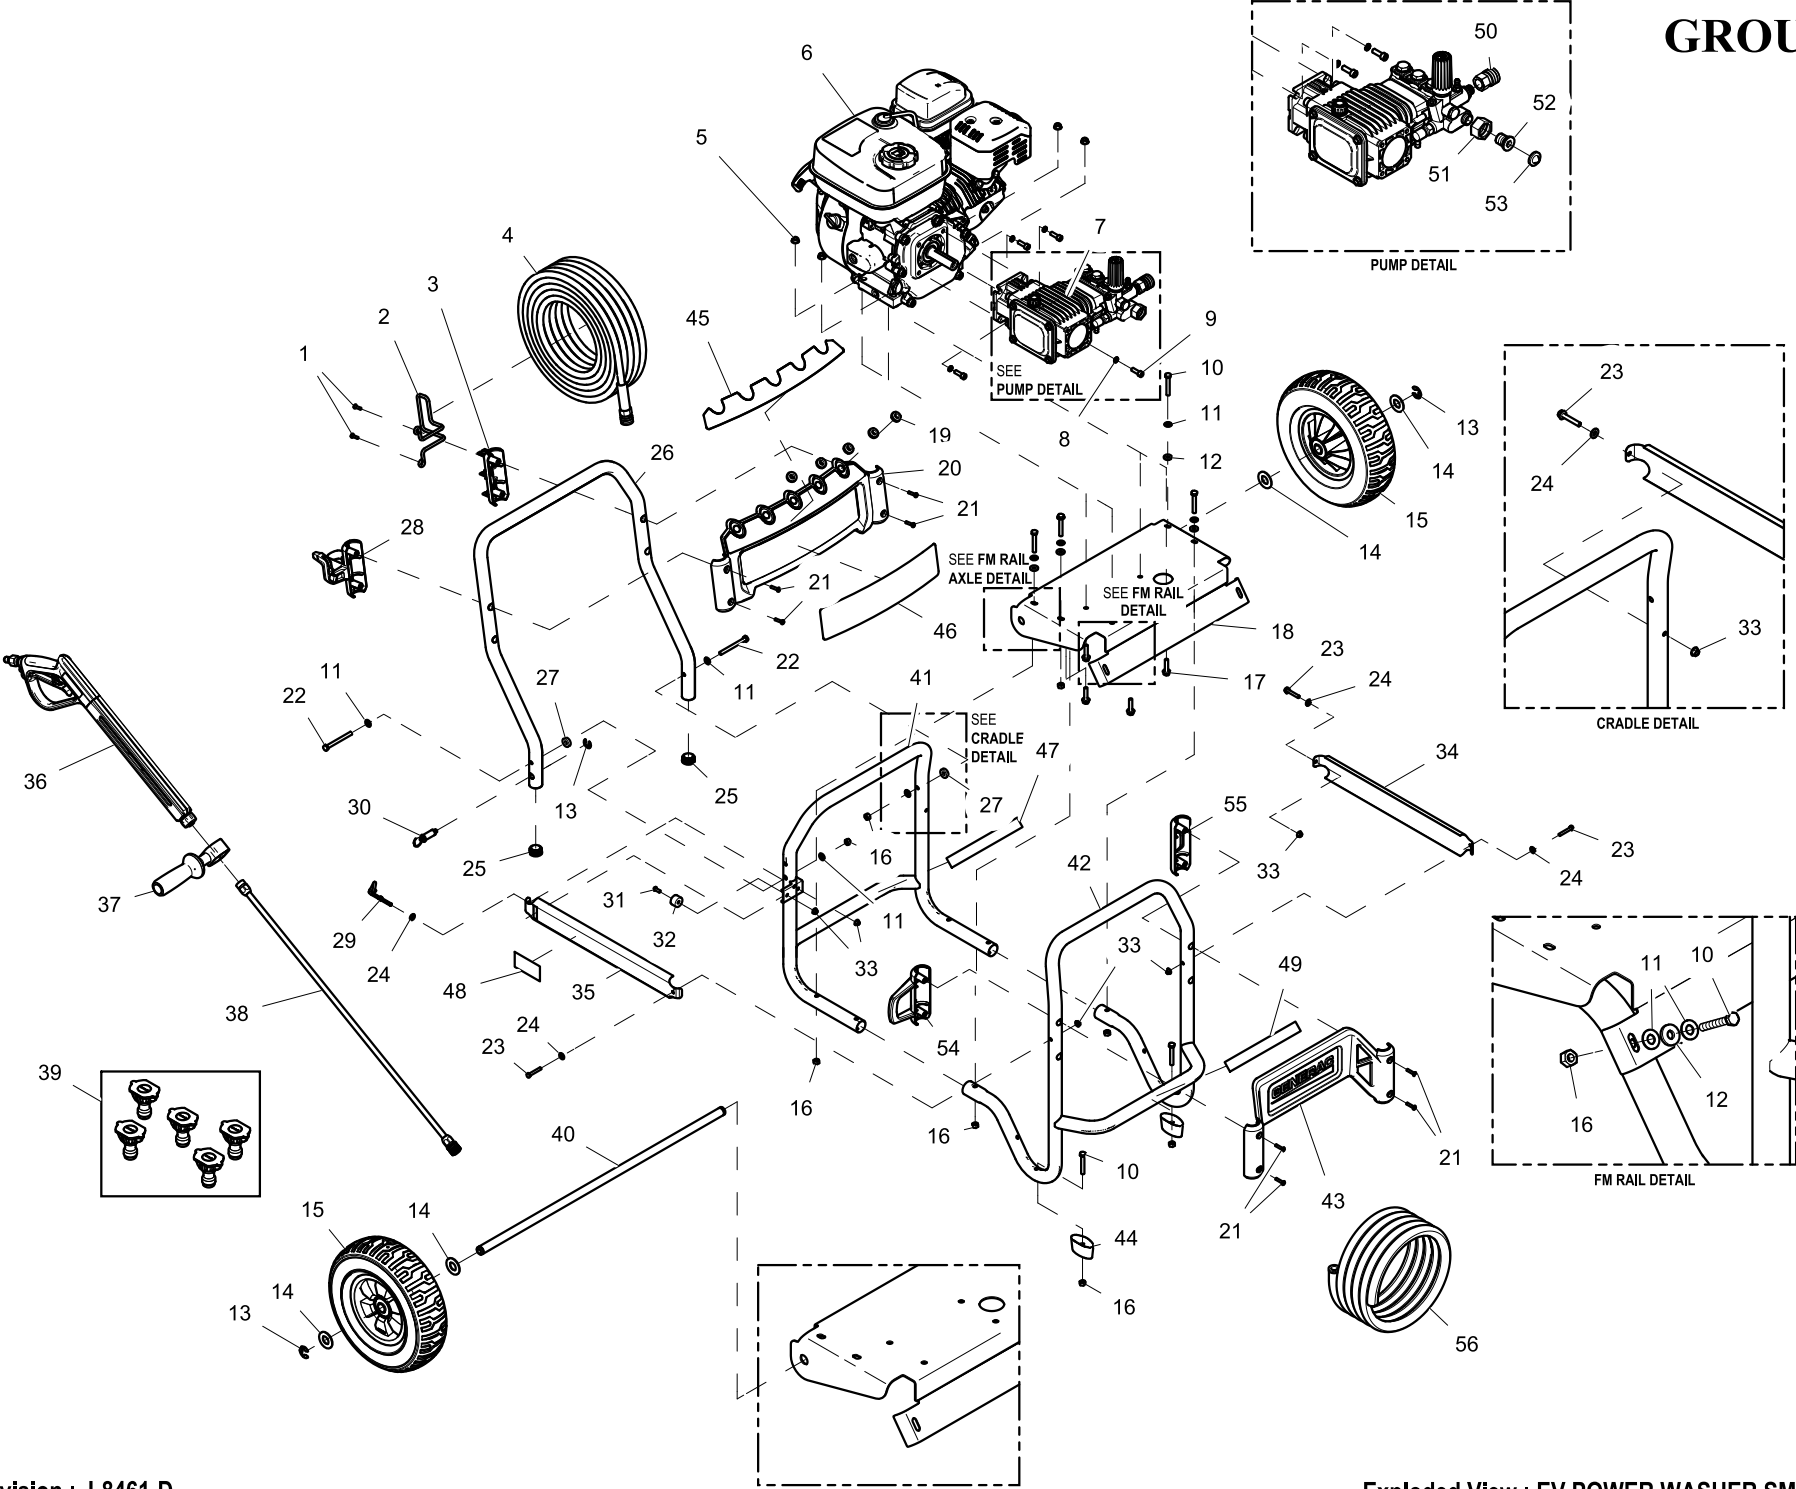

GROUP EV

Revision : J-8461-D
Date : 4/29/14

Exploded View : EV POWER WASHER SM GP
Drawing No. : 0K1721

EXPLODED VIEW: EV POWER WASHER SM GP

DRAWING #: 0K1721

GROUP EV

ITEM	PART#	QTY.	DESCRIPTION
1	0J1545	2	SCREW BHSP M6-2.5 X 19MM
2	0J0211	1	HOOK GP HOSE
3	0H9637	1	BILLBOARD CAP W/HOSE HOOK GP
4	OK1775A	1	HOSE 3/8" X 35' W/QC DISK
5	067989	4	NUT HEX FL WHIZ M8-1.25
6	OK1043	1	ENGINE 212CC
	OK1044	1	ENGINE 212CC CARB
	OK2292	1	ENGINE 212CC (INT)
7	0J0172	1	PUMP, TRIPLEX
8	092479	4	WASHER LOCK M8 RIBBED
9	0J4188	4	SCREW SHC M8-1.25 X 18 C8.8 ZP
10	0J3317	8	SCREW HHC M8-1.25X55 8.8 BL ZP
11	022145	12	WASHER FLAT 5/16-M8 ZINC
12	0D4417	6	WASHER,RUBBER 1/4" X 1/8" THK
13	0J2686	3	RING, SNAP - 5/8" TYPE E
14	022247	4	WASHER FLAT 5/8 ZINC
15	0H9589B	2	WHEEL 10" DIA X 3"
16	049820	10	NUT HEX LOCK M8-1.25 NY INS
17	089230	4	SCREW HHFC M8-1.25 X 35 G8.8
18	0J8104	1	FRAME RAIL-ENGINE SM GP
19	0J3079	5	GROMMET-NOZZLE
20	0J0673	1	BILLBOARD-UPPER SM GP SERIES
21	0J1544	8	SCREW BHSP M6-2.5 X 25MM
22	061906	2	SCREW HHC M8-1.25 X 85 C8.8
23	051753	3	SCREW HHC M6-1.0 X 40 C8.8 FTH
24	022473	4	WASHER FLAT 1/4-M6 ZINC
25	0H9731	2	TUBE END CAP - 1-1/4" OD TUBE
26	0J0668	1	TUBE-SM GP HANDLE
27	0J0688	2	WASHER .325 X .875 X .25 NYLON
28	0J0141	1	BILLBOARD CAP W/GUN HOOK
29	0J2422	1	ASSY-WIRE PULL START CORD
30	0J0050	1	PULL PIN ASSEMBLY
31	0J5086	1	SCREW BHSC M6-1.0 X 20 ZP
32	0J5254	1	BUMPER-HANDLE STOP
33	0E8388	5	NUT HEX FL WHIZ M6-1.0
34	0J5155A	1	BRACKET-SIDE W/O CUTOUT SM
35	0J5155B	1	BRACKET-SIDE W/CUTOUT SM
36	0J7554	1	GUN ASSY W/RIBS
37	0J1052	1	GUN SUPPORT HANDLE
38	0H9640A	1	LANCE ASSY-20" LONG SS
39	0H9617B	1	KIT-NOZZLE
40	0H9603D	1	AXLE, 5/8" DIA
41	0J0665	1	WLDMNT, SM GP TUBE FRAME RR
42	0J0664	1	WLDMNT, SM GP TUBE FRAME FT
43	0J0674	1	BILLBOARD-LOWER SM GP SERIES
44	0G9055A	2	FOOT
45	OK1436	1	DECAL-NOZZLE ID SM GP SERIES
46	OK1438	1	DECAL-GENERAC SM GP SERIES
47	0J3376	1	DECAL QUICK START GP
48	0J3452	1	DECAL-ON/OFF
49	0J3375	1	DECAL QUICK START GP
50	0H9568	1	COUPLING-FEMALE QDISK
51	0J1445	1	NUT-GARDEN HOSE INLET
52	0J1443	1	NIPPLE-GARDEN HOSE INLET
53	0J1444	1	SCREEN-GARDEN HOSE INLET
54	0J0140	1	BILLBOARD CAP W/WAND HOOK GP
55	0J0139	1	BILLBOARD CAP W/O HOOK GP
56	0J5710	1	DETERGENT HOSE AND FILTER