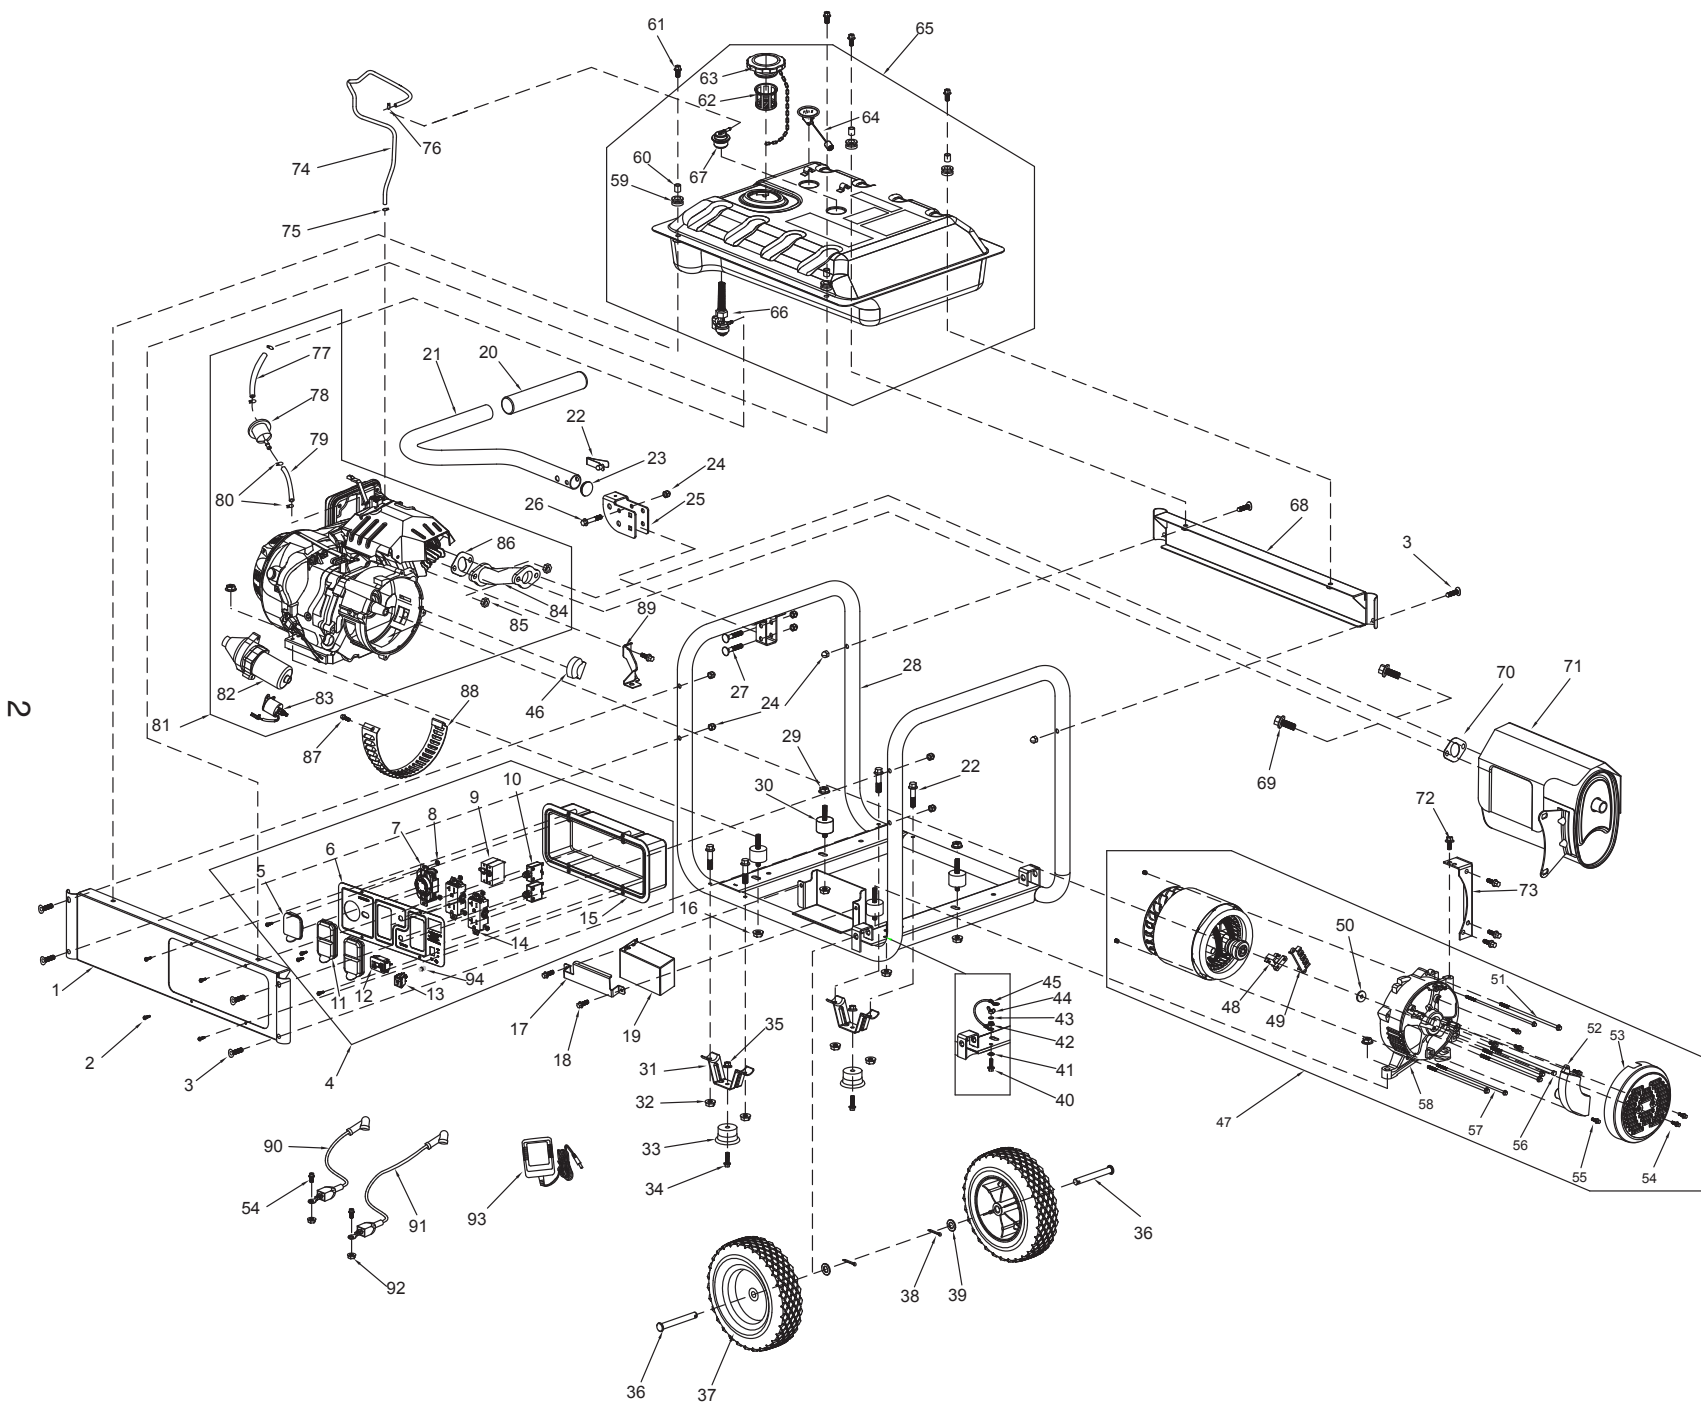

Parts Manual

GP7500E 420cc (Model 0059782)

NOTICE!

The information in this manual is known to be accurate as of the date of release shown on the cover. However, engineering changes can occur without notice. To obtain the proper parts, please be sure to use the serial number of the unit being serviced when ordering from this manual. Always refer to any parts notes and changes before ordering. All other parts not shown in this manual can be found on Generac's exploded view drawings online on GENservice at www.generac.com.

GP7500E

Item	Part #	Qty	Description
1	0H97480ST03	1	PANEL, RAIL C/PNL SIDE GP
2	0G8382	8	SCREW, PAN M5 X 16
3	0H1780	6	BOLT, CURVED HEAD(M8X40)
4	0H9775F	1	PANEL ASSY., CONTROL
5	0G9391	1	COVER, OUTLET
6	0J4536C	1	FACE PLATE, CONTROL PANEL
7	0G8758	1	SOCKET, L14-30
8	0J86620108	6	NUT, M4
9	0G9023C	1	BREAKER, CIRCUIT 30A 2P
10	0H0265C	2	BREAKER, CIRCUIT (20A)
11	0G9392	2	COVER, OUTLET
12	0G8321	1	METER, HOUR
13	0J86630104	1	SWITCH, ENGINE
14	0D4968	2	OUTLET, 20A, 120V
15	0G9756A	1	COVER, BACK PANEL
16	067989	4	NUT, M8
17	0J06940ST15	1	COVER, BATTERY
18	0G84420194	3	BOLT, M6X12
19	0G9449	1	BATTERY
20	0G8442C113	1	GRIP, HANDLE
21	0H97560ST15	1	HANDLE, PMS159C
22	0J5347	1	BUTTON, SNAP
23	0H9760	1	PLUG
24	0H1782	9	CAP, NUT LOCKING, M8
25	0H97670ST15	1	BRACKET, PMS159C
26	073144	5	BOLT, M8X45
27	0H1781	2	BOLT, CARRIAGE HEAD M8X46
28	0J02500ST15	1	FRAME, PMS159C
29	0G84420107	4	NUT, M10
30	0K09150110	4	MOUNT, RUBBER VIBRATION
31	0K0097	2	FOOT, BENT(FRAME)
32	0K0098	4	NUT, M8
33	0K0099	2	F00T, RUBBER
34	0K09150111	2	BOLT, M6X28
35	0K0105	2	NUT,M6
36	0H0204	2	PIN, AXLE
37	0K6011	2	WHEEL
38	0D4999	2	PIN, COTTER
39	022304	2	WASHER, FLAT 13X2
40	0J35220156	1	BOLT, M6X20
41	0K0093	1	WASHER, LOCK, SPECIAL