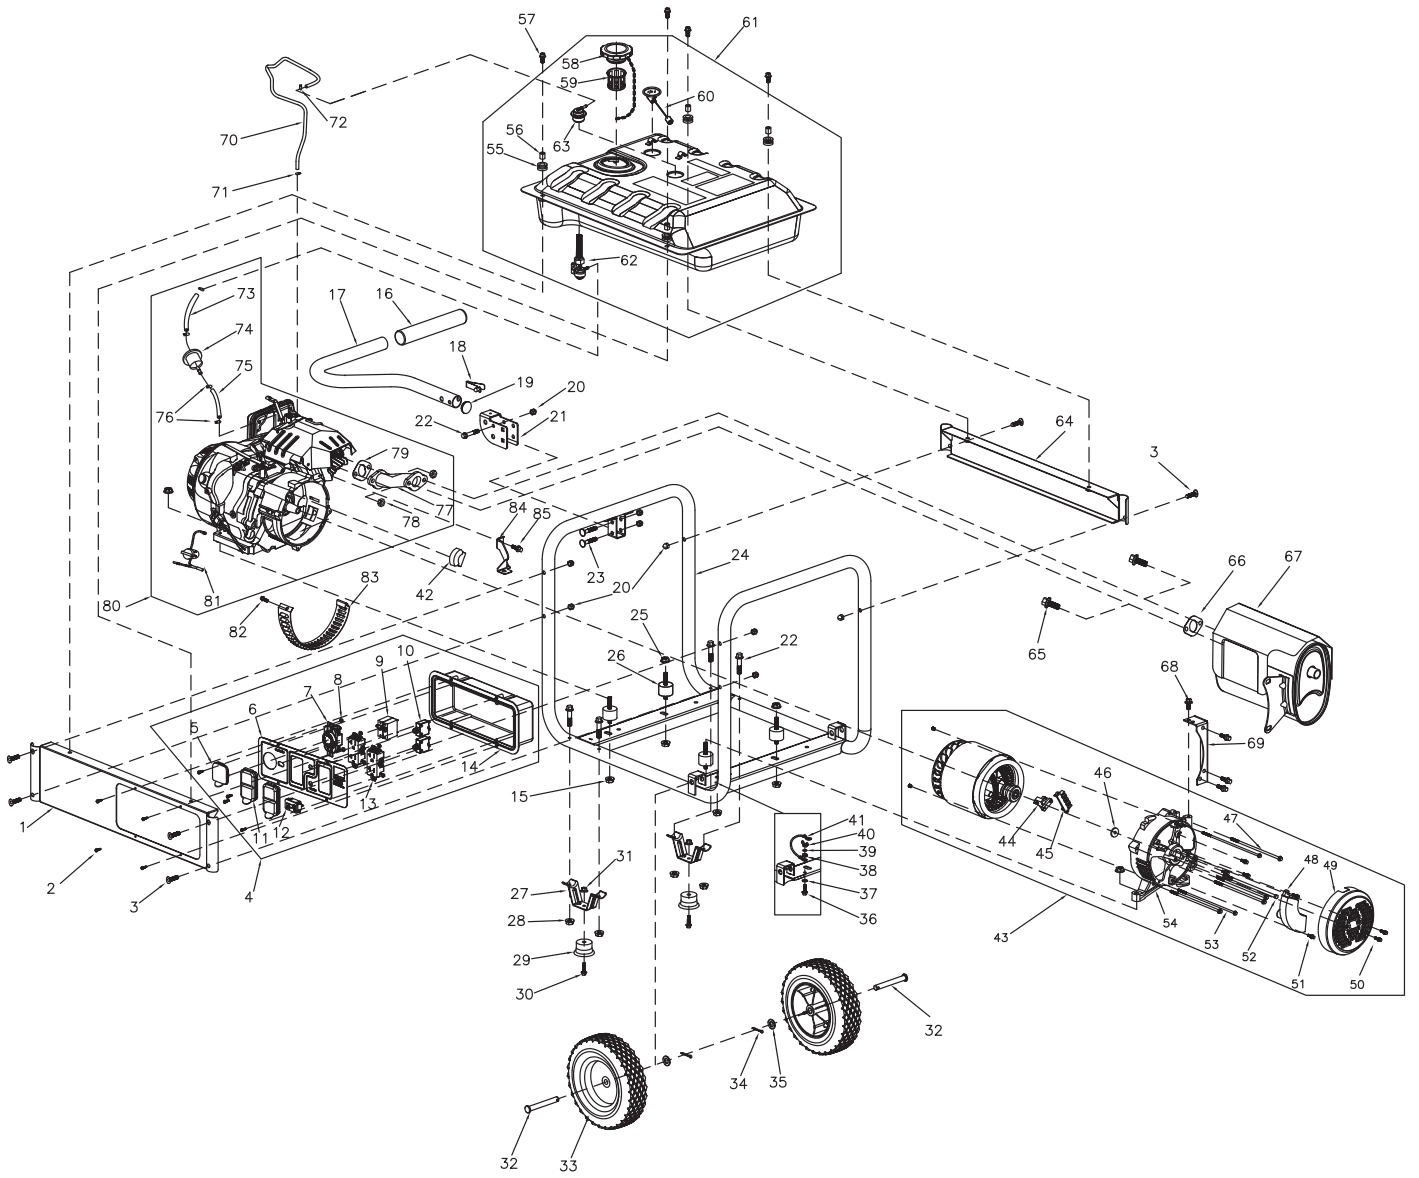

# Parts Manual

**GP6500kW 389CC** (Model 0059762)

First unit begins with serial number 7495670A

#### **NOTICE!**

The information in this manual is known to be accurate as of the date of release shown on the cover. However, engineering changes can occur without notice. To obtain the proper parts, please be sure to use the serial number of the unit being serviced when ordering from this manual. Always refer to any parts notes and changes before ordering. All other parts not shown in this manual can be found on Generac's exploded view drawings online on GENservice at [www.generac.com](http://www.generac.com).

# GP6500

Item	Part #	Qty	Description
1	0H97480ST03	1	PANEL RAIL C/PNL SIDE
2	0H91980159	8	SCREW, PAN, M5 X 16
3	0H1780	6	BOLT, CURVED HEAD, M8X40
4	0H9775C	1	PANEL ASSY., CONTROL
5	0G9391	1	COVER, OUTLET
6	0J4536B	1	PLATE ASSY., CNTL PNL FACE
7	0G8758	1	OUTLET 30A, 2P
8	0J86620108	6	NUT, M4
9	0G9023C	1	BREAKER, CIRCUIT, 30A, 2P, 240V
10	0H0265C	2	BREAKER, CIRCUIT, 20A
11	0G9392	2	COVER, OUTLET
12	0G8321	1	METER, HOUR
13	0D4968	2	OUTLET 20A, 1P, 120V DUPLEX
14	0G9756	1	COVER, BACK, CNTL PNL
15	067989	4	NUT, M8
16	0G8442C113	1	GRIP, HANDLE
17	0H97560ST15	1	HANDLE
18	0J5347	1	BUTTON, SNAP
19	0H9760	1	CAP, END
20	0H1782	9	NUT, LOCKING CAP, M8
21	0H97670ST15	1	BRACKET, HANDLE
22	0B1214	5	BOLT, M8X45
23	0H1781	2	BOLT, CARRIAGE HEAD M8X46
24	0J86620100	1	FRAME ASSY., GP
25	0G84420107	4	NUT, M10
26	0H1783	4	MOUNT, RUBBER VIB
27	0K0097	2	FRAME, BENT FOOT
28	0K0098	4	NUT, M8
29	0K0099	2	FOOT, RUBBER
30	0K0100	2	BOLT, M6X28
31	0K0105	2	NUT, M6
32	0H0204	2	PIN, AXLE
33	0K6011	2	WHEEL
34	0D4999	2	PIN, COTTER
35	022304	2	WASHER, FLAT 13X2
36	0J35220156	1	BOLT, M6X20
37	0K0093	1	WASHER, SPECIAL LOCK
38	0G84420272	1	NUT, M6
39	0J47870118	1	WASHER, FLAT 6X0.8
40	0K0094	1	NUT, M6
41	0K0092	1	WIRE ASSY., GRND
42	0J86620104	1	BAFFLE
43	0K1291	1	ALTERNATOR ASSY.