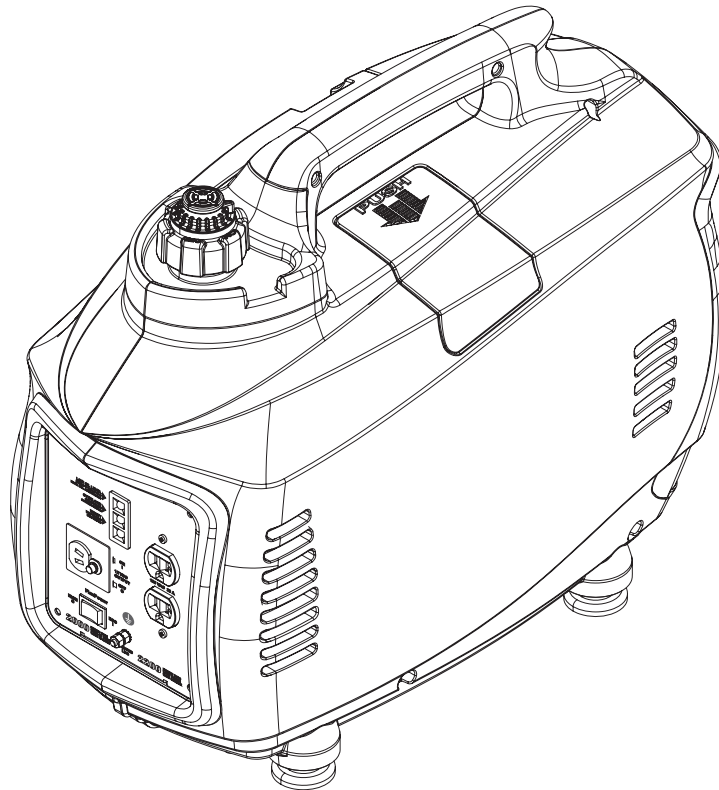

Parts Manual

iX1400 Inverter (Model 0058420)

NOTICE!

The information in this manual is known to be accurate as of the date of release shown on the cover. However, engineering changes can occur without notice. To obtain the proper parts, please be sure to use the serial number of the unit being serviced when ordering from this manual. Always refer to any parts notes and changes before ordering. All other parts not shown in this manual can be found on Generac's exploded view drawings online on GENservice at www.generac.com.

1400 Watt Model 0058420

1400 Watt Model 0058420

ITEM	PART NO.	DESCRIPTION	QTY.
1	0K2092	ENGINE	1
2	0H43470110	CAP, FUEL	1
3	0H63620111	RING, FUEL FILL RUBBER	1
4	0H43470112	CUP, FUEL FILTER	1
5	0H63620190	TANK, FUEL	1
6	0H43470114	MOUNTS, VIBRATION	4
7	0H63620118	CASING, LOWER ENGINE	1
8	0J95780124	SHELL, LOWER	1
9	0J95780126	COVER, LOWER SHELL	1
10	0H43470117	CLIP, SCREW/ LOCK SLICE	8
11	0H43470121	BOLT, HEX HEAD W/FLANGE	2
12	0H63620117	PIN, ALIGNMENT	2
13	0H43470118	FEET, VIBRATION MOUNT	4
14	0H43470119	SCREW, PHILLIPS ST6.3X19	5
15	0H43470195	CLIP, SHELL	1
16	0H43470123	GASKET/WASHER	4
17	0H43470124	SLEEVE, DAMPENING	4
18	0H63620120	COVER, OIL SENSOR SEAL	1
19	0H43470125	KEY, WOODRUFF 3X5X13	1
20	0H63620191	STATOR ASSY.	1
21	0H63620122	BOLT, HEX HEAD, FLNGD, M5X30	2
22	0H63620123	FLYWHEEL/ROTOR ASSY.	1
23	0J95780114	NUT, HEX FLANGED FACE	1
24	0H63620125	FAN, COOLING	1
25	0H63620126	SEAT, STARTING JAW	1
26	0J95780115	BOLT, HEX HEAD W/FLANGE, M6X16	5
27	0H63620128	COUPLER, STARTING JAW	1
28	0H63620129	BOLT, HEX HEAD W/FLANGE	1
29	0H63620130	COVER ASSY., COWLING & INLET	1
30	0H43470196	O-RING, RUBBER	1
31	0J95780127	SLEEVE, RUBBER, HIGH VOLTAGE	1
32	0H63620132	PIN, POTHOOK	1