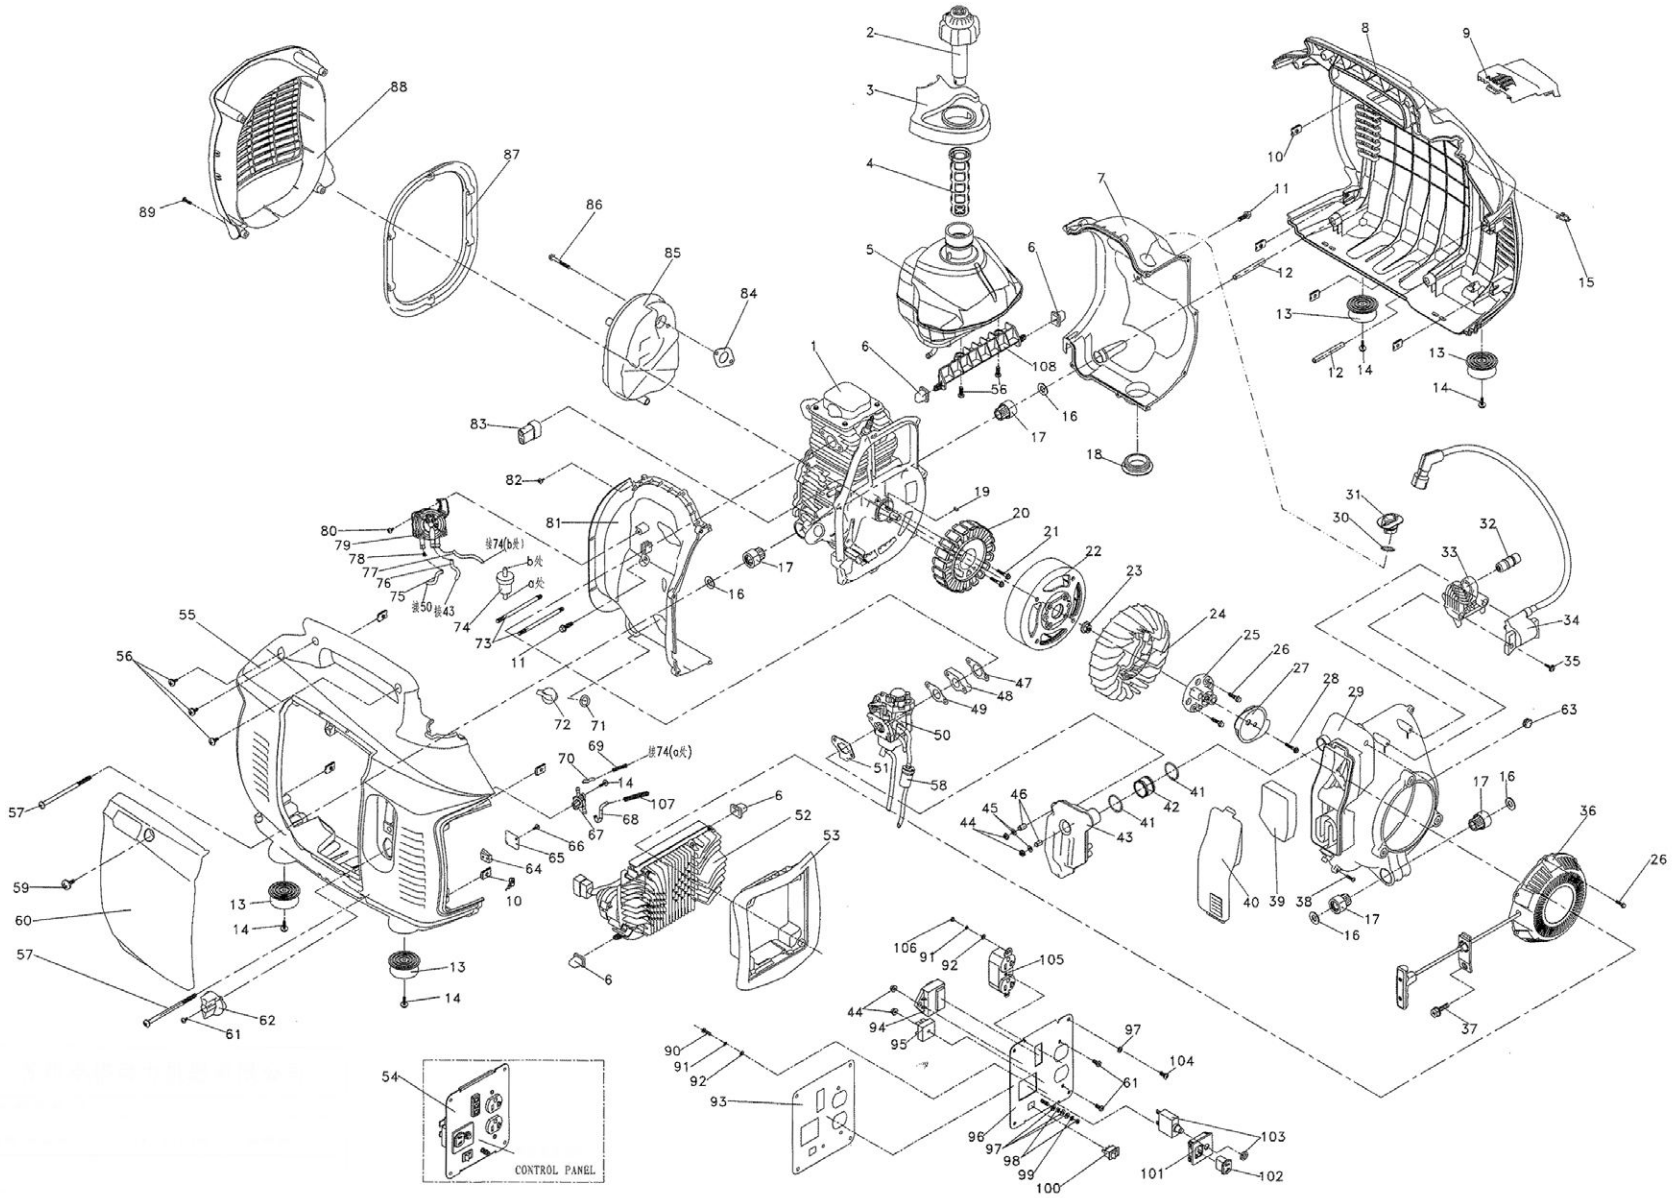

Parts Manual

iX1400 Inverter (Model 0058420)

NOTICE!

The information in this manual is known to be accurate as of the date of release shown on the cover. However, engineering changes can occur without notice. To obtain the proper parts, please be sure to use the serial number of the unit being serviced when ordering from this manual. Always refer to any parts notes and changes before ordering. All other parts not shown in this manual can be found on Generac's exploded view drawings online on GENservice at www.generac.com.

ITEM	PART NO.	DESCRIPTION	QTY.
33	0H63620133	POTHOOK	1
34	0H43470136	COIL, IGNITION	1
35	0H63620179	SCREW, TAP, X-RECS D HEAD, ST4.8X25	2
36	0H63620145	STARTER ASSY., RECOIL	1
37	0H43470200	BOLT, X-HH RECS D, M5X12	1
38	0H63620136	SCREW, X-RECS D PAN HEAD TAPPING	6
39	0H63620134	ELEMENT, AIR FILTER	1
40	0H63620135	COVER, AIR FILTER	1
41	0H43470151	CIRCLIP, ADAPTER	2
42	0H43470152	SLEEVE, FILTER ADAPTER	1
43	0H63620144	CASE ASSY., FILTER	1
44	0H63620142	NUT, HEX FLANGED FACE	4
45	0H43470161	WASHER, FLAT	2
46	0H63620143	PIN, ALIGNMENT FILTER CASE	2
47	0H63620137	GASKET, CARB SEAL (OUT)	1
48	0H63620138	SPACER, CARBURETOR	1
49	0H63620139	GASKET, CARB SEAL (OUT)	1
50	0J95780129	CARBURETOR ASSY.	1
51	0J95780144	GASKET, CARB SEAL (IN)	1
52	0H63620146	INVERTER ASSY.	1
53	0H63620147	FRAME, FRONT PANEL	1
54	0J60630110	PANEL ASSY, CONTROL	1
55	0J95780123	SHELL, UPPER	1
56	0H43470168	SCREW, X-RECS D PAN HEAD, M6X14	5
57	0J95780117	SCREW, X-RECS D PAN HEAD, M6X120	2
58	0J95780143	FILTER, FUEL	1
59	0H63620151	SCREW, M6X14	1
60	0J95780125	COVER, UPPER SHELL	1
61	0H43470214	SCREW, X-RECS D PAN HEAD, M4X12	3
62	0H43470167	KNOB, FUEL SWITCH-TURN-ON/OFF	1
63	0J60620105	PLUG, RUBBER	1