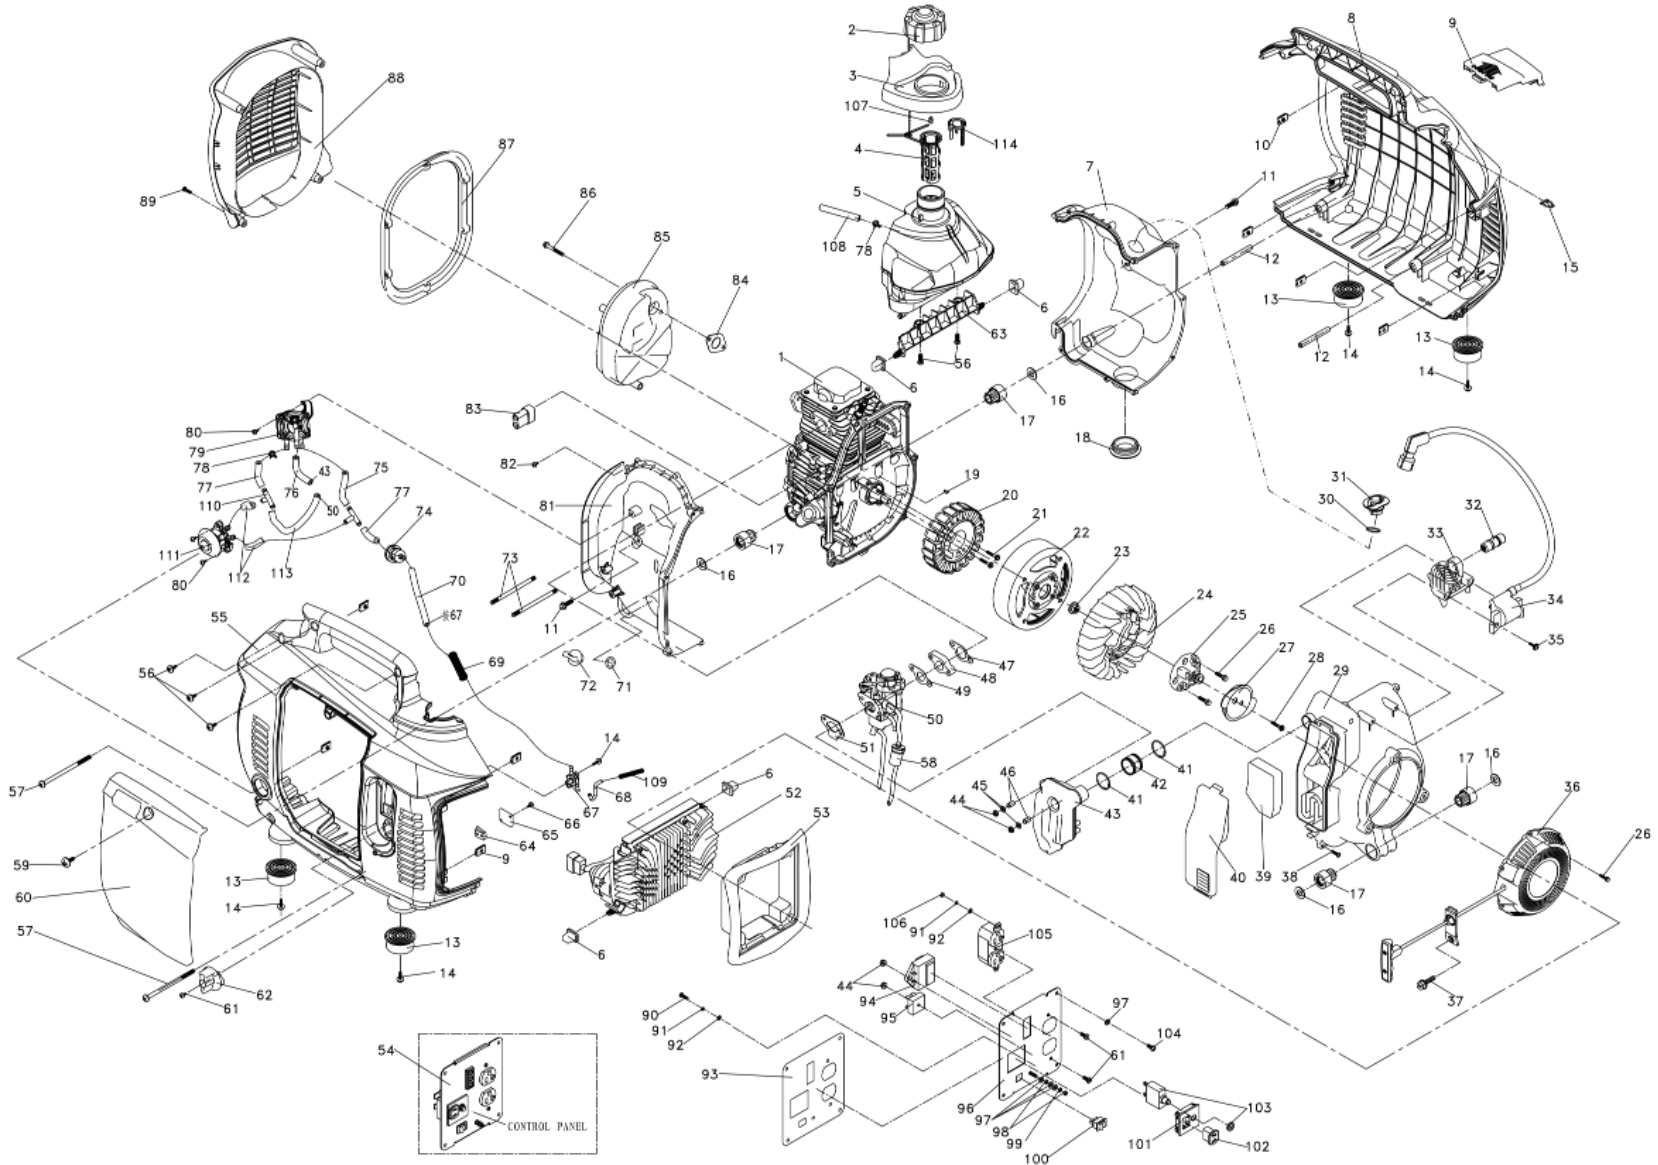

1600 Watt Model 0057923

1600 Watt Model 0057923

ITEM	PART NO.	DESCRIPTION	QTY.
1	0K2093	Engine	1
2	0J95780135	Fuel Cap	1
3	0H63620111	Rubber Ring, Fuel Chging Inlet	1
4	0J95780133	Filter, Fuel (In Tank)	1
5	0J95780136	Fuel Tank	1
6	0H43470114	Absorb Shock Block	4
7	0H63620118	Lower Casing of the Engine	1
8	0J95780124	Lower Shell	1
9	0J95780126	Lower Shell Cover	1
10	0H43470117	Clip, Screw (Lock Slice)	8
11	0H43470121	Bolt, Hex Head W/Flange M6x12	2
12	0H63620117	Alignment Pin	2
13	0H43470118	Feet, Vibration Mounts	4
14	0H43470119	Cross Recessed Pan Head Tapping Screw	5
15	0H43470195	Clip, Retaining	1
16	0H43470123	Gasket-Washer	4
17	0H43470124	Damping Sleeve	4
18	0H63620120	Oil Sensor Seal Cover	1
19	0H43470125	Woodruff Key	1
20	0J95780138	Stator Assembly	1
21	0H63620122	Hex. Flange Face Bolt	2
22	0H63620123	Flywheel Rotor Assembly	1
23	0J95780114	Hex. Flange Face Nut	1
24	0H63620125	Fan	1
25	0H63620126	Starting Jaw Seat	1
26	0J95780115	Hex. Flange Face Bolt	5
27	0H63620128	Starting Jaw Coupler	1
28	0H63620129	Hex. Flange Face Bolt	1
29	0H63620130	Cover Assy. Cowling & Inlet	1
30	0H43470196	O-Ring, Rubber	1
31	0J95780127	High-Voltage Rubber Sleeve	1
32	0H63620132	Pothook Damping Pillar	1
33	0H63620133	Pothook	1
34	0H43470136	Ignition Coil	1

ITEM	PART NO.	DESCRIPTION	QTY.
35	0H63620179	Cross Recessed Pan Head Tapping Screw	2
36	0H63620145	Starter Assembly	1
37	0H43470200	Cross Recessed Hexagon Head Bolt and Plain Washer Assy	1
38	0H63620136	Cross Recessed Pan Head Tapping Screw	6
39	0H63620134	Element, Air Cleaner	1
40	0H63620135	Air Filter Cover	1
41	0H43470151	Adapter Circlip	2
42	0H43470152	Filter Adapter Sleeve	1
43	0H63620144	Filter Case Assembly	1
44	0H63620142	Hex. Flange Face Nut	4
45	0H43470161	Flat Washer	2
46	0H63620143	Pin, Alignment Fil/Case Liner	2
47	0H63620137	Carburetor Seal Gasket B (Out)	1
48	0H63620138	Carburetor Cushion Block	1
49	0H63620139	Gasket, Carb. A Out	1
50	0J95780129	Carburetor Regulating Assembly	1
51	0J95780144	Carburetor seal gasket (in)	1
52	0J95780139	Inverter Assembly	1
53	0H63620147	Front Panel Frame	1
54	0J95780140	Control Panel	1
55	0J95780123	Upper Shell A	1
56	0H43470168	Cross Recessed Pan Head Screw	5
57	0J95780117	Cross Recessed Pan Head Screw	2
58	0J95780143	Filter, Fuel , (In-line)	1
59	0H63620151	Screw	1
60	0J95780125	Cover, Left Side Shell (Upper)	1
61	0H43470214	Cross Recessed Pan Head Screw	3
62	0H43470167	Fuel Switch Turn-Knob	1
63	0J95780128	Fuel Tanker Bracket	1
64	0H43470170	Switch, Ignition, On/Off	1
65	0H43470171	Cover, Switch	1
66	0J95780119	Cross Recessed Pan Head Tapping Screw	2
67	0H43470173	Fuel Switch	1