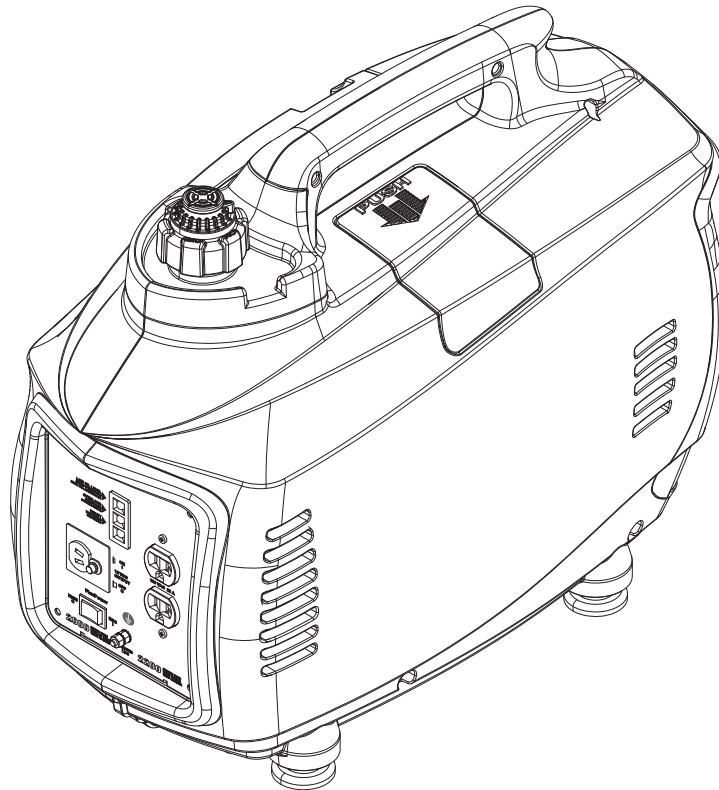

Parts Manual

iX1600 Inverter (Model 0057923)

NOTICE!

The information in this manual is known to be accurate as of the date of release shown on the cover. However, engineering changes can occur without notice. To obtain the proper parts, please be sure to use the serial number of the unit being serviced when ordering from this manual. Always refer to any parts notes and changes before ordering. All other parts not shown in this manual can be found on Generac's exploded view drawings online on GENservice at www.generac.com.

1600 Watt Model 0057923

1600 Watt Model 0057923

ITEM	PART NO.	DESCRIPTION	QTY.
1	0K2093	Engine	1
2	0J95780135	Fuel Cap	1
3	0H63620111	Rubber Ring, Fuel Chging Inlet	1
4	0J95780133	Filter, Fuel (In Tank)	1
5	0J95780136	Fuel Tank	1
6	0H43470114	Absorb Shock Block	4
7	0H63620118	Lower Casing of the Engine	1
8	0J95780124	Lower Shell	1
9	0J95780126	Lower Shell Cover	1
10	0H43470117	Clip, Screw (Lock Slice)	8
11	0H43470121	Bolt, Hex Head W/Flange M6x12	2
12	0H63620117	Alignment Pin	2
13	0H43470118	Feet, Vibration Mounts	4
14	0H43470119	Cross Recessed Pan Head Tapping Screw	5
15	0H43470195	Clip, Retaining	1
16	0H43470123	Gasket-Washer	4
17	0H43470124	Damping Sleeve	4
18	0H63620120	Oil Sensor Seal Cover	1
19	0H43470125	Woodruff Key	1
20	0J95780138	Stator Assembly	1
21	0H63620122	Hex. Flange Face Bolt	2
22	0H63620123	Flywheel Rotor Assembly	1
23	0J95780114	Hex. Flange Face Nut	1
24	0H63620125	Fan	1
25	0H63620126	Starting Jaw Seat	1
26	0J95780115	Hex. Flange Face Bolt	5
27	0H63620128	Starting Jaw Coupler	1
28	0H63620129	Hex. Flange Face Bolt	1
29	0H63620130	Cover Assy. Cowling & Inlet	1
30	0H43470196	O-Ring, Rubber	1
31	0J95780127	High-Voltage Rubber Sleeve	1
32	0H63620132	Pothook Damping Pillar	1
33	0H63620133	Pothook	1
34	0H43470136	Ignition Coil	1