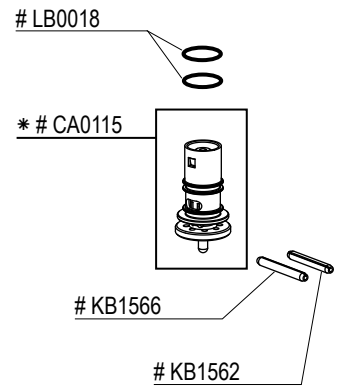

= Contents of YK0444 Kit
= Contents of YK0445 Kit

Tool #
4Z0101N

* Does Not Include O-rings
* No incluye sellos de gomas
* Joints exclus