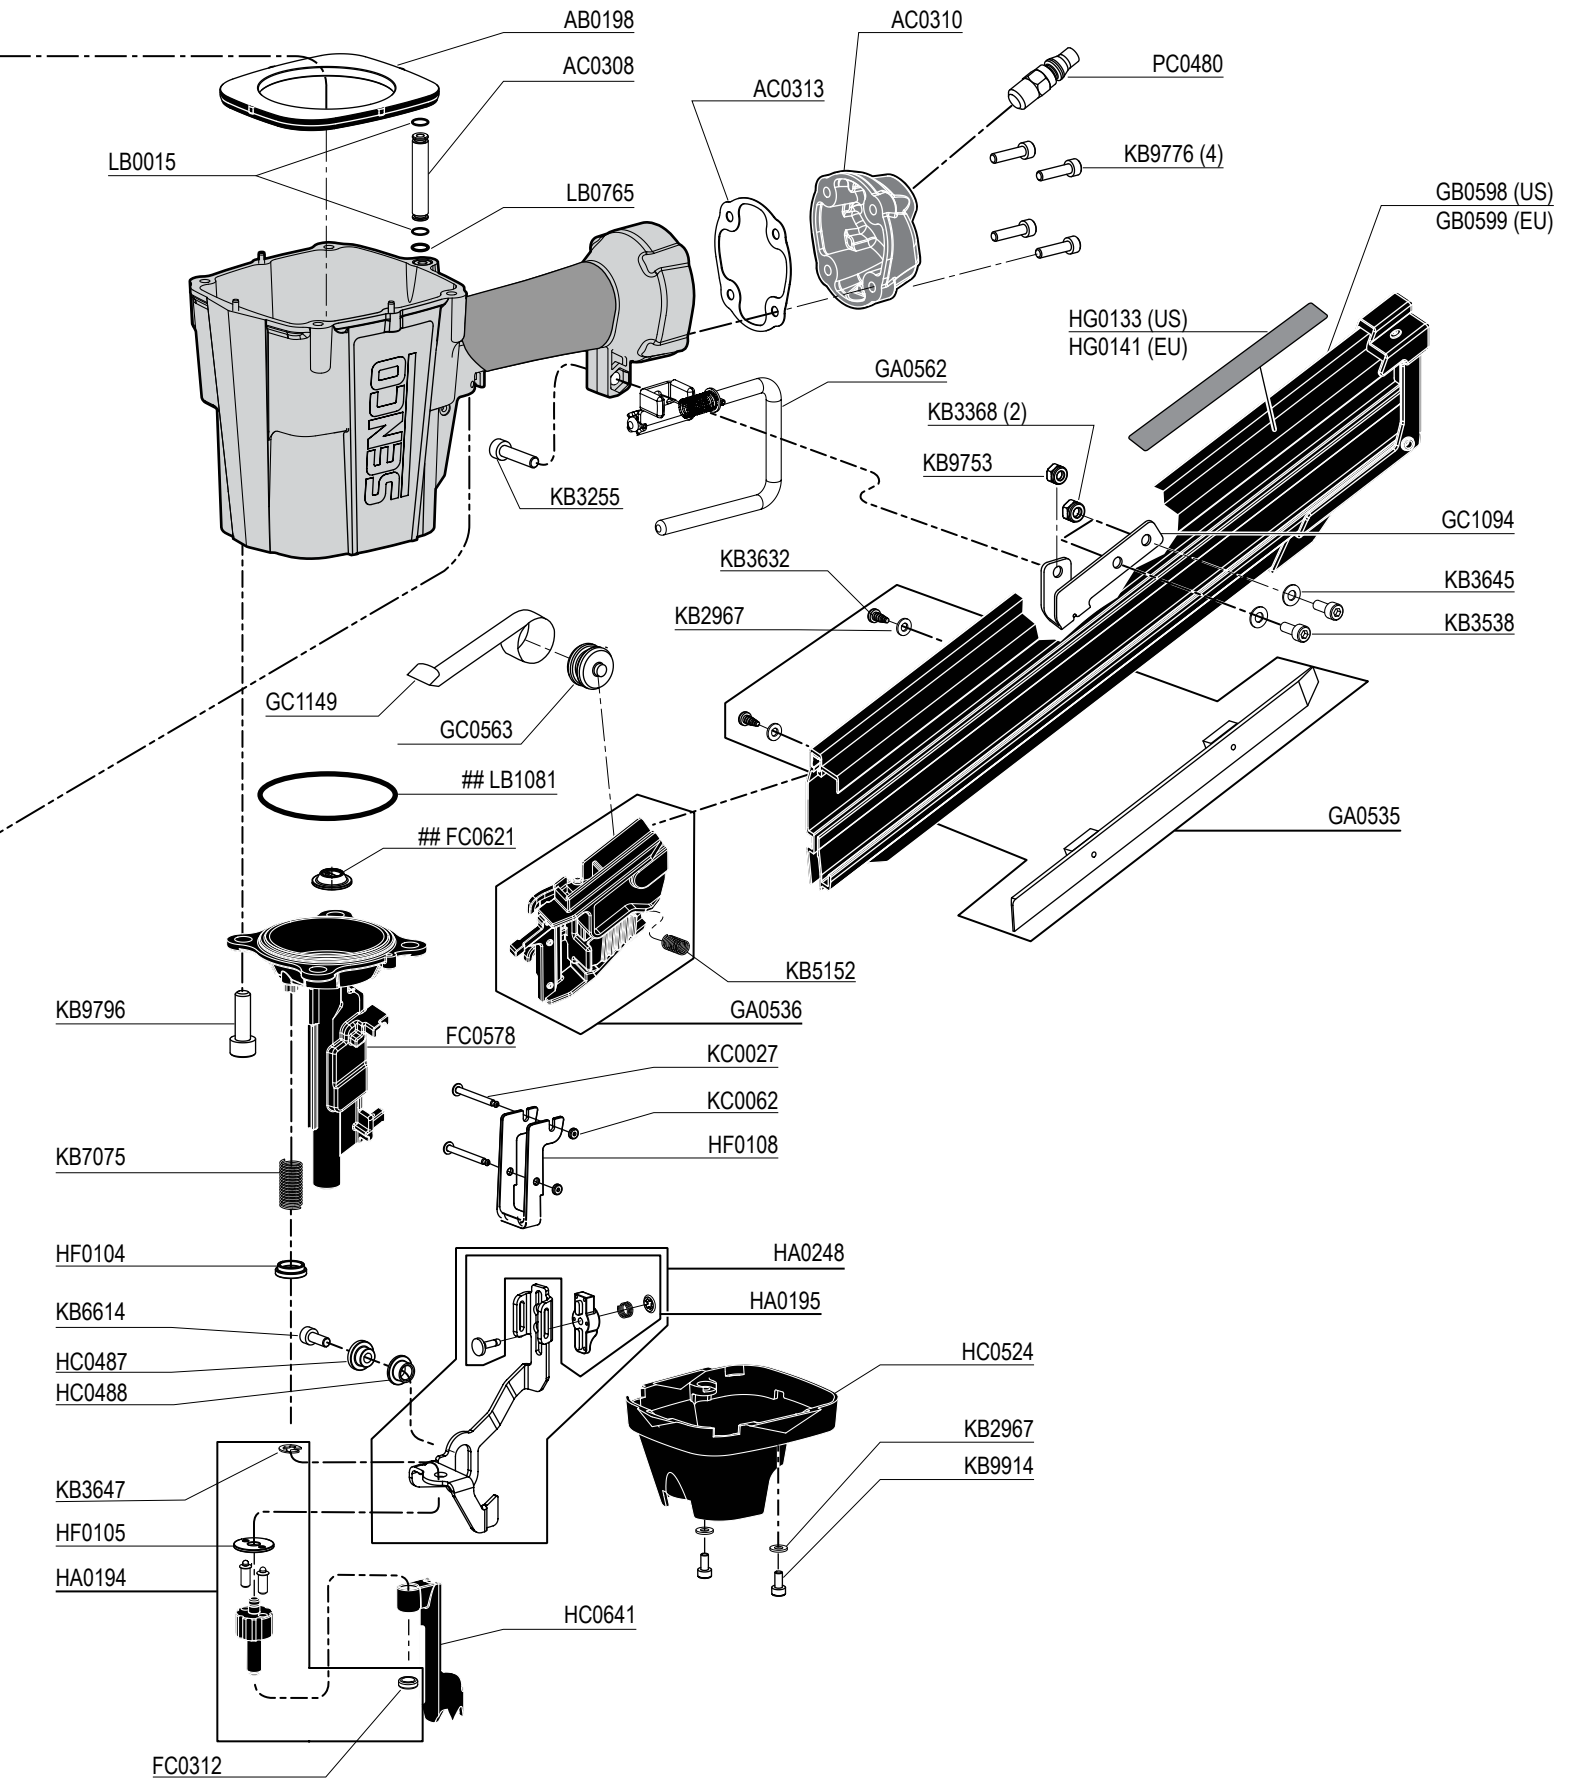

3 1/4" Clipped Head Framing Nailer

FramePro 325XP