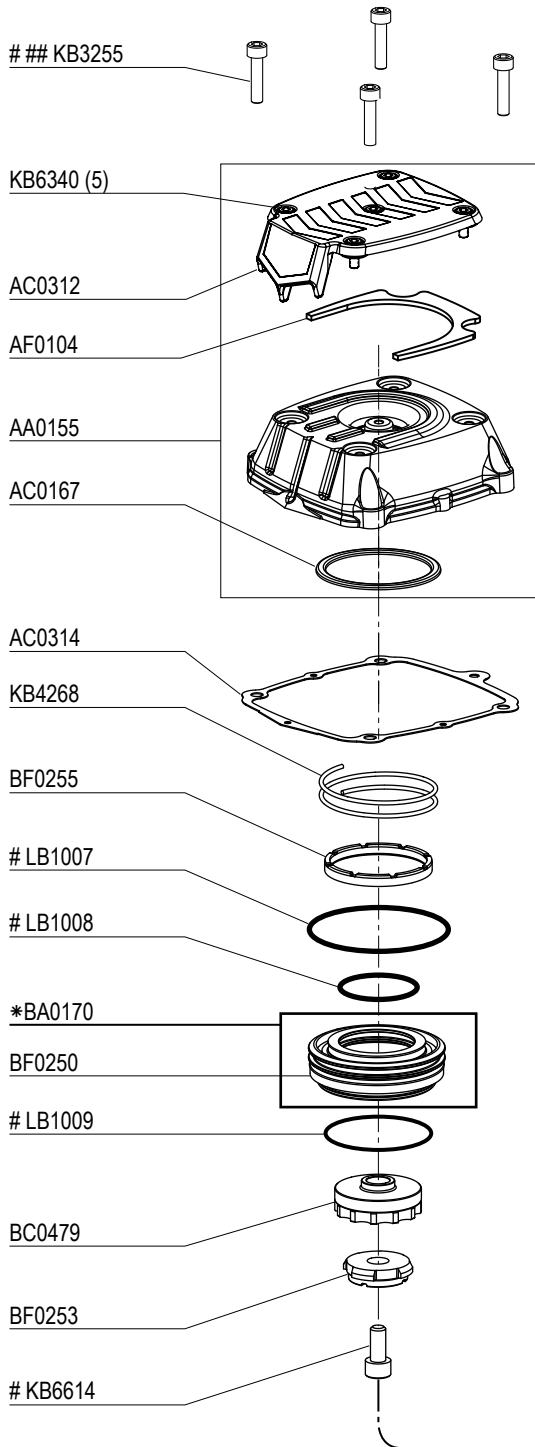

= Contents of YK0444 Kit
= Contents of YK0445 Kit

Tool #
4Z0101N

* Does Not Include O-rings
* No incluye sellos de gomas
* Joints exclus