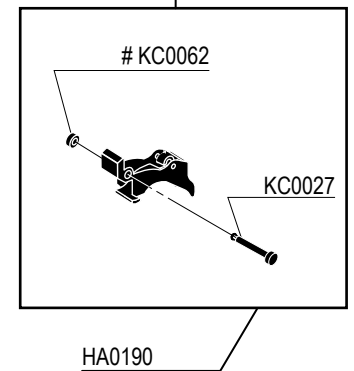

= Contents of YK0444 Kit
= Contents of YK0445 Kit

Tool #
4Z0101N

* Does Not Include O-rings
* No incluye sellos de gomas
* Joints exclus