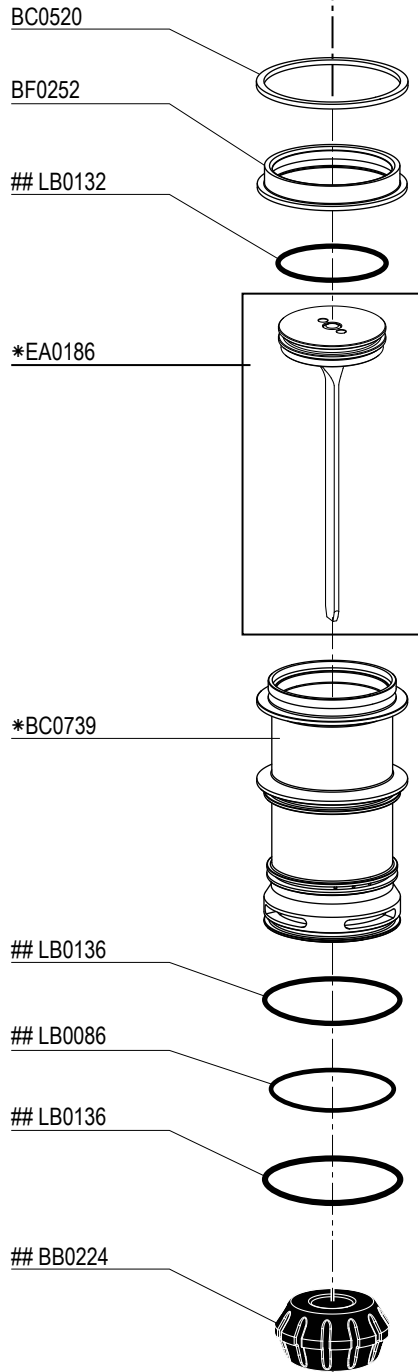

= Contents of YK0444 Kit
= Contents of YK0445 Kit

Tool #
4Z0101N

* Does Not Include O-rings
* No incluye sellos de gomas
* Joints exclus