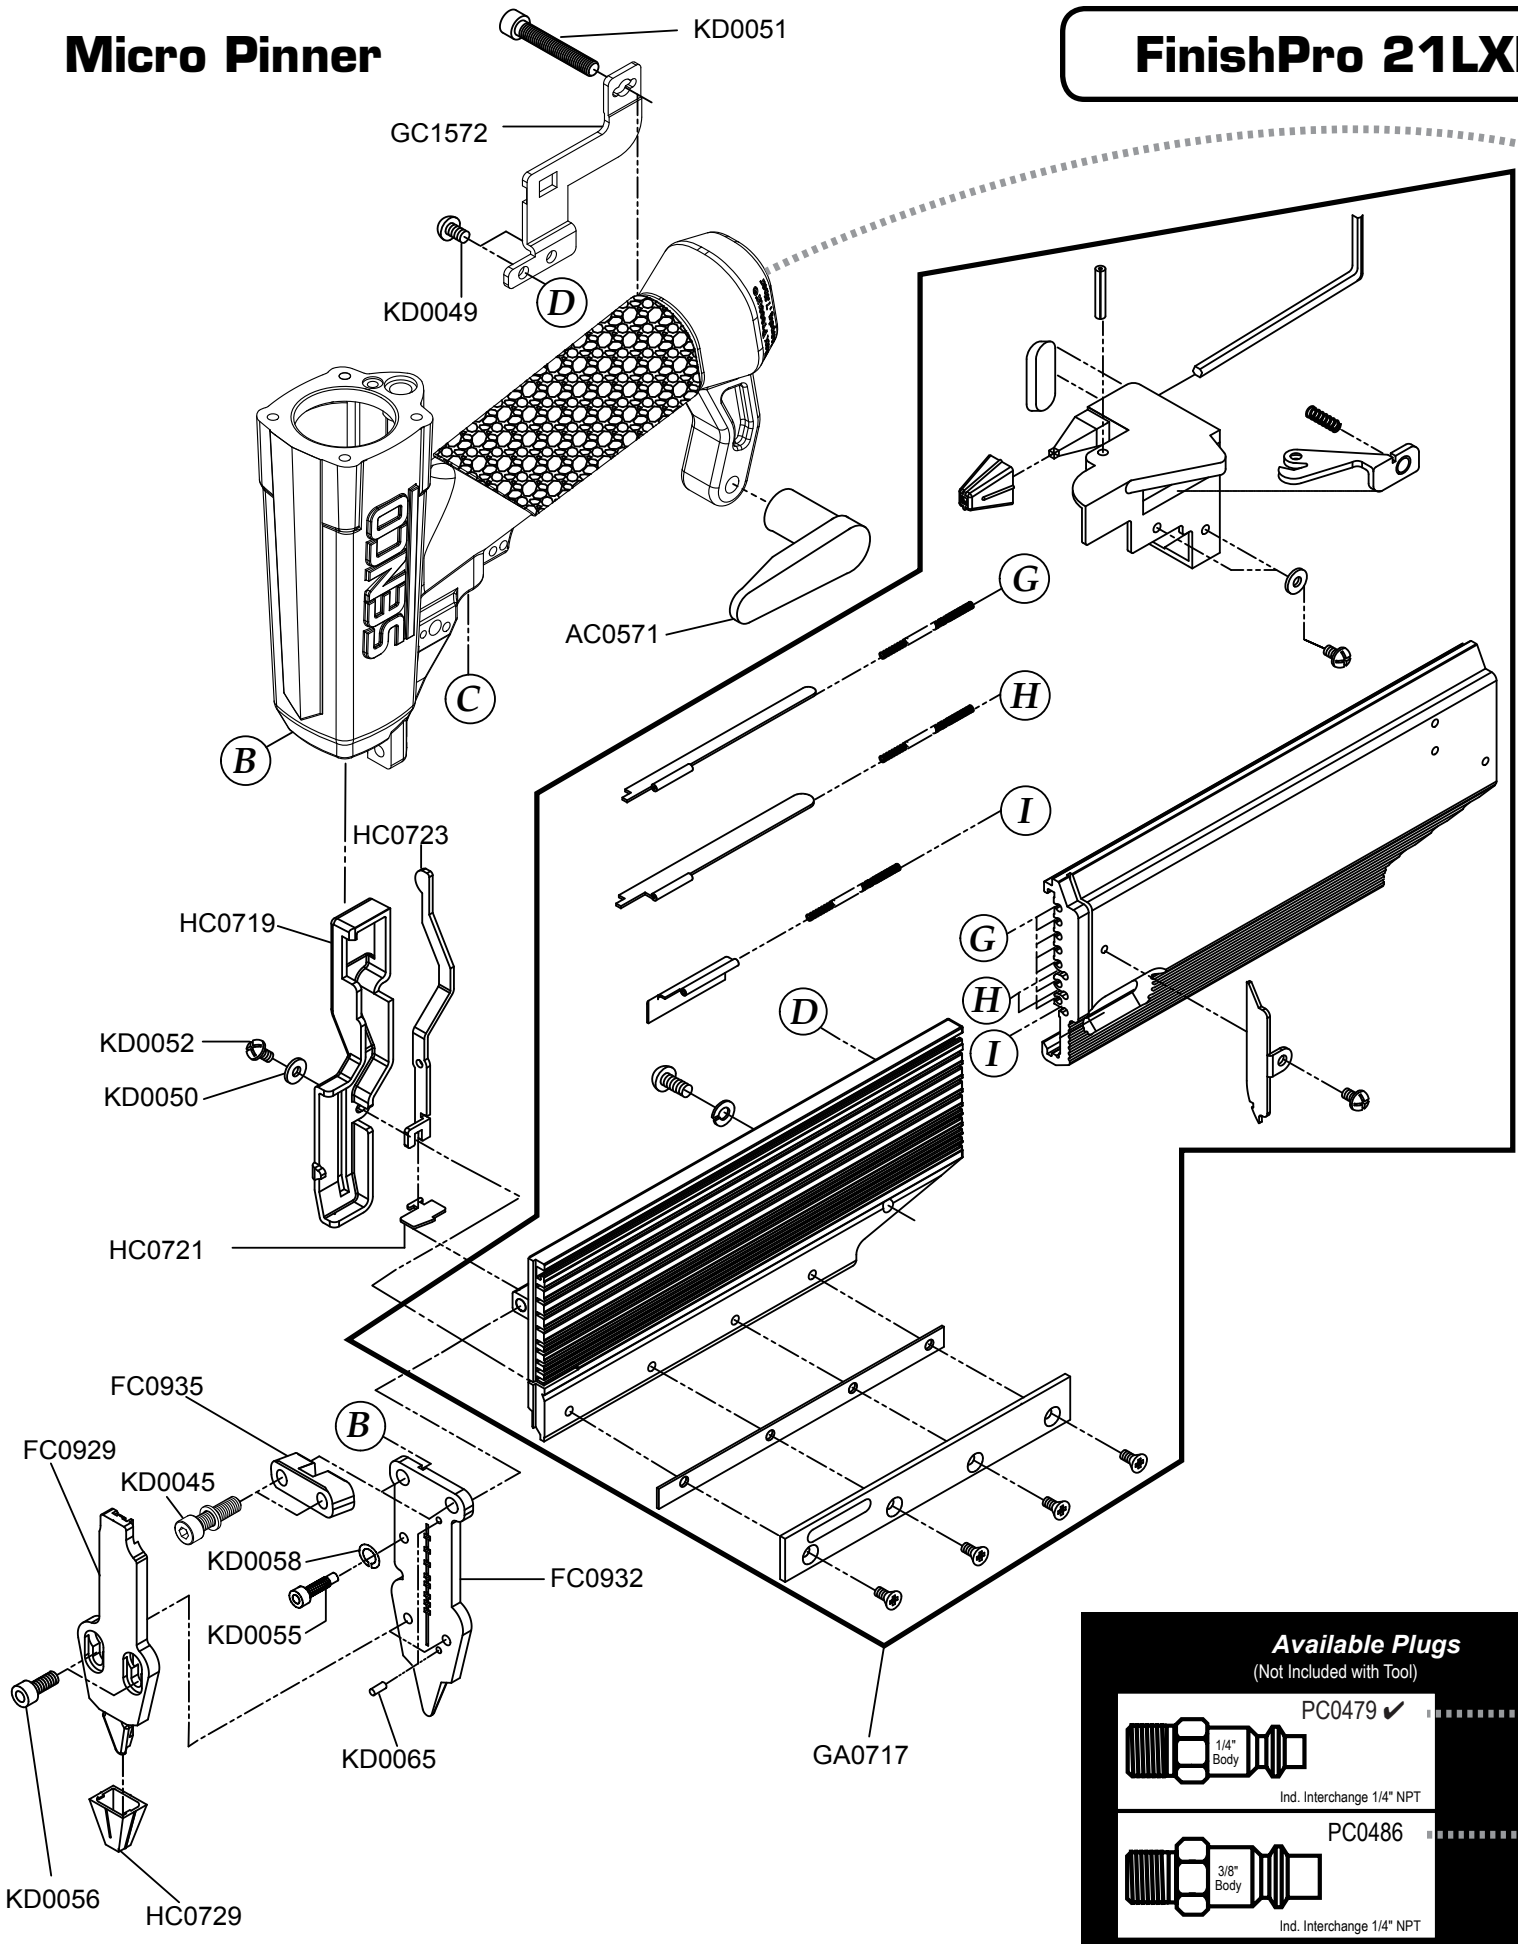

Tool #
8M0001N

Contents of YK0855 Kit

Micro Pinner

FinishPro 21LXP

Available Plugs
(Not Included with Tool)

	PC0479 ✓ 1/4" Body
Ind. Interchange 1/4" NPT	
	PC0486 3/8" Body
Ind. Interchange 1/4" NPT	

✓ **Recommended Plugs**
Plugs shown smaller than actual size