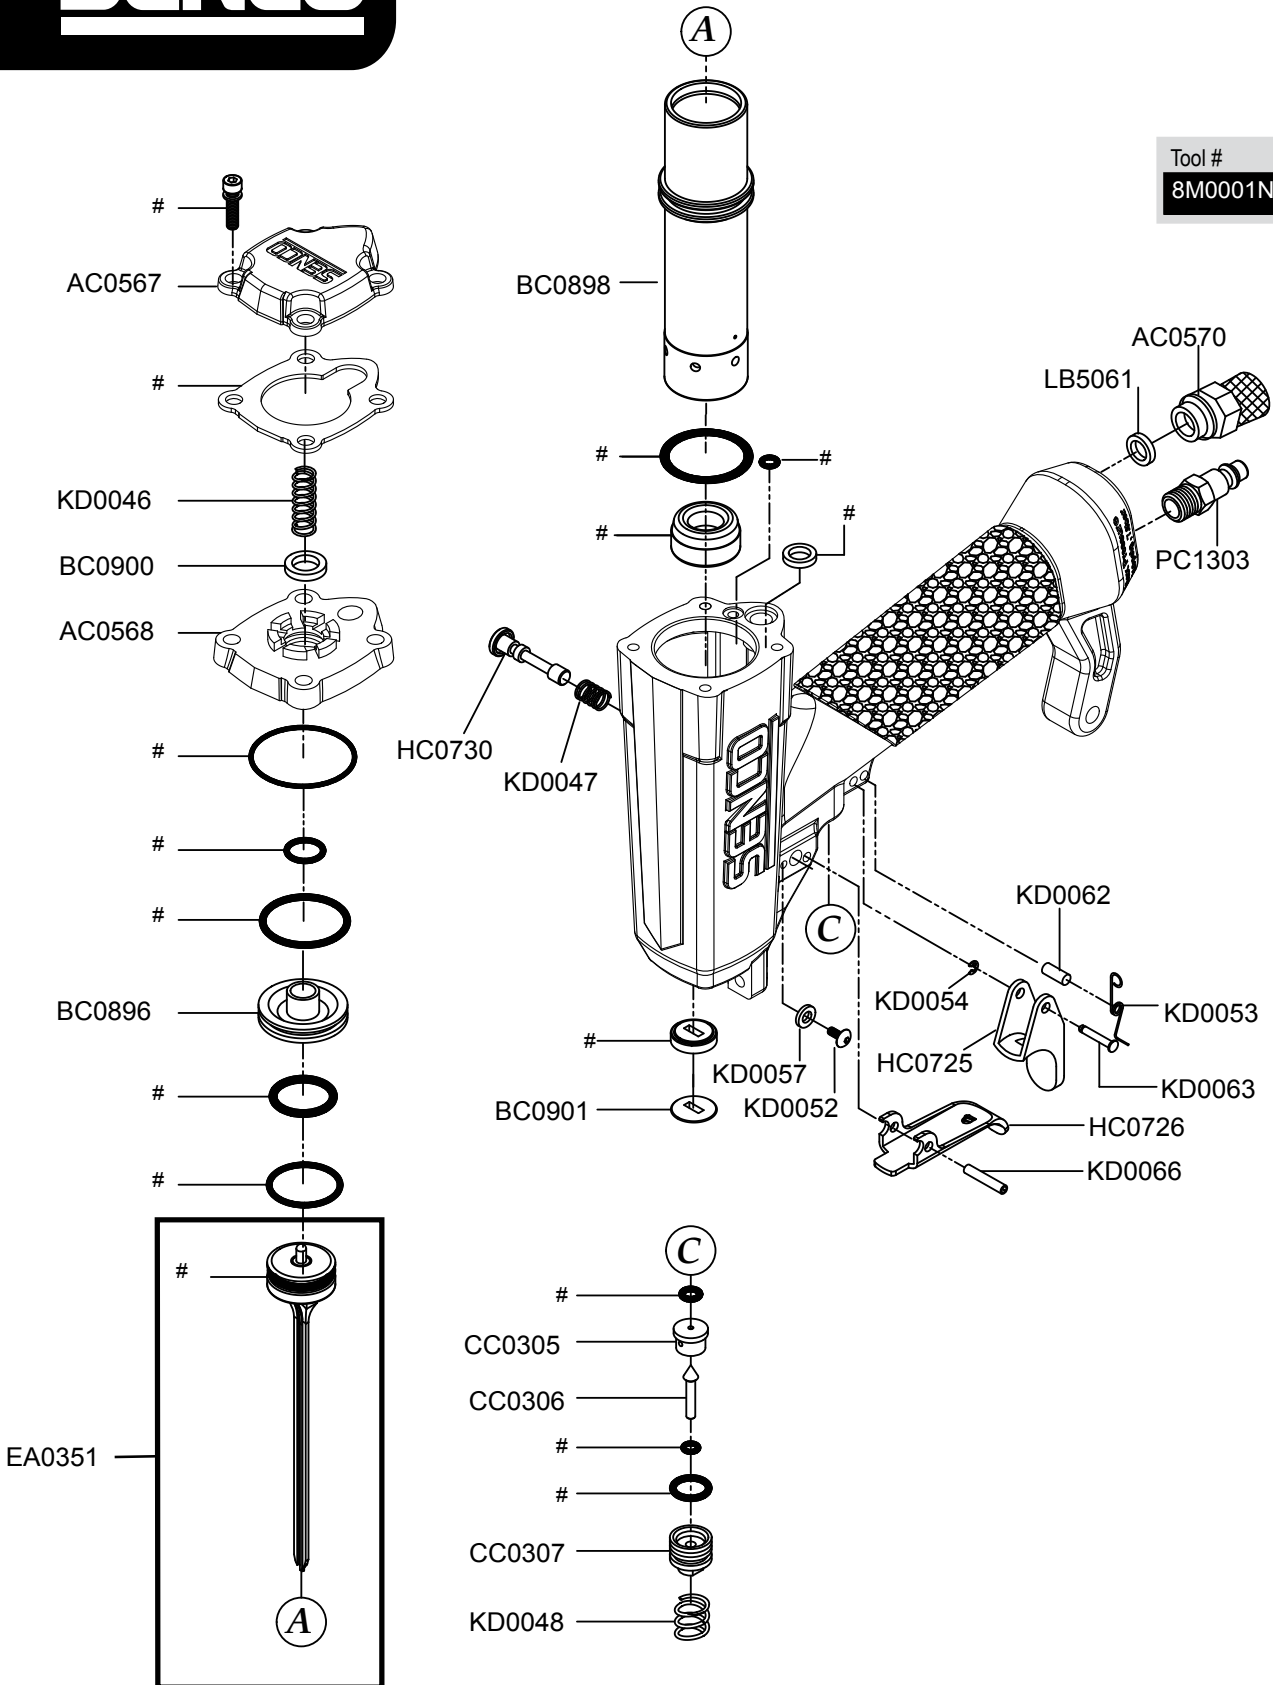

Tool #
8M0001N

Contents of YK0855 Kit

Micro Pinner

FinishPro 21LXP

Available Plugs
(Not Included with Tool)

	PC0479 ✓ 1/4" Body
Ind. Interchange 1/4" NPT	
	PC0486 3/8" Body
Ind. Interchange 1/4" NPT	

✓ **Recommended Plugs**
Plugs shown smaller than actual size