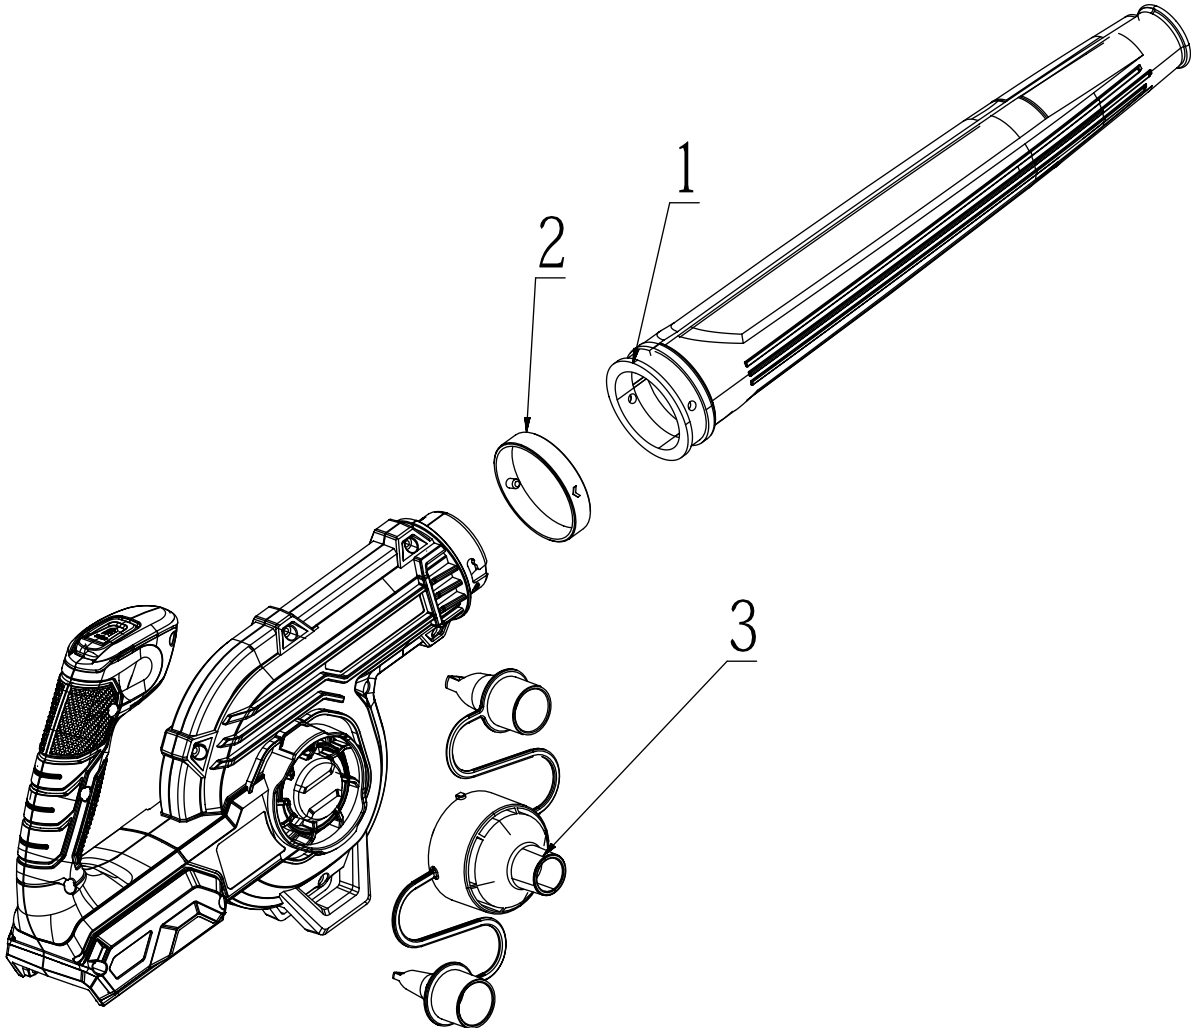

FLEX

No.	Product Model#	Part Number	Description	Qty
1	FX5441-Z	3132748001	Connecting Tube	1
2	FX5441-Z	3132952001	Lock Ring	1
3	FX5441-Z	3132951001	Vacuum Adapter	1