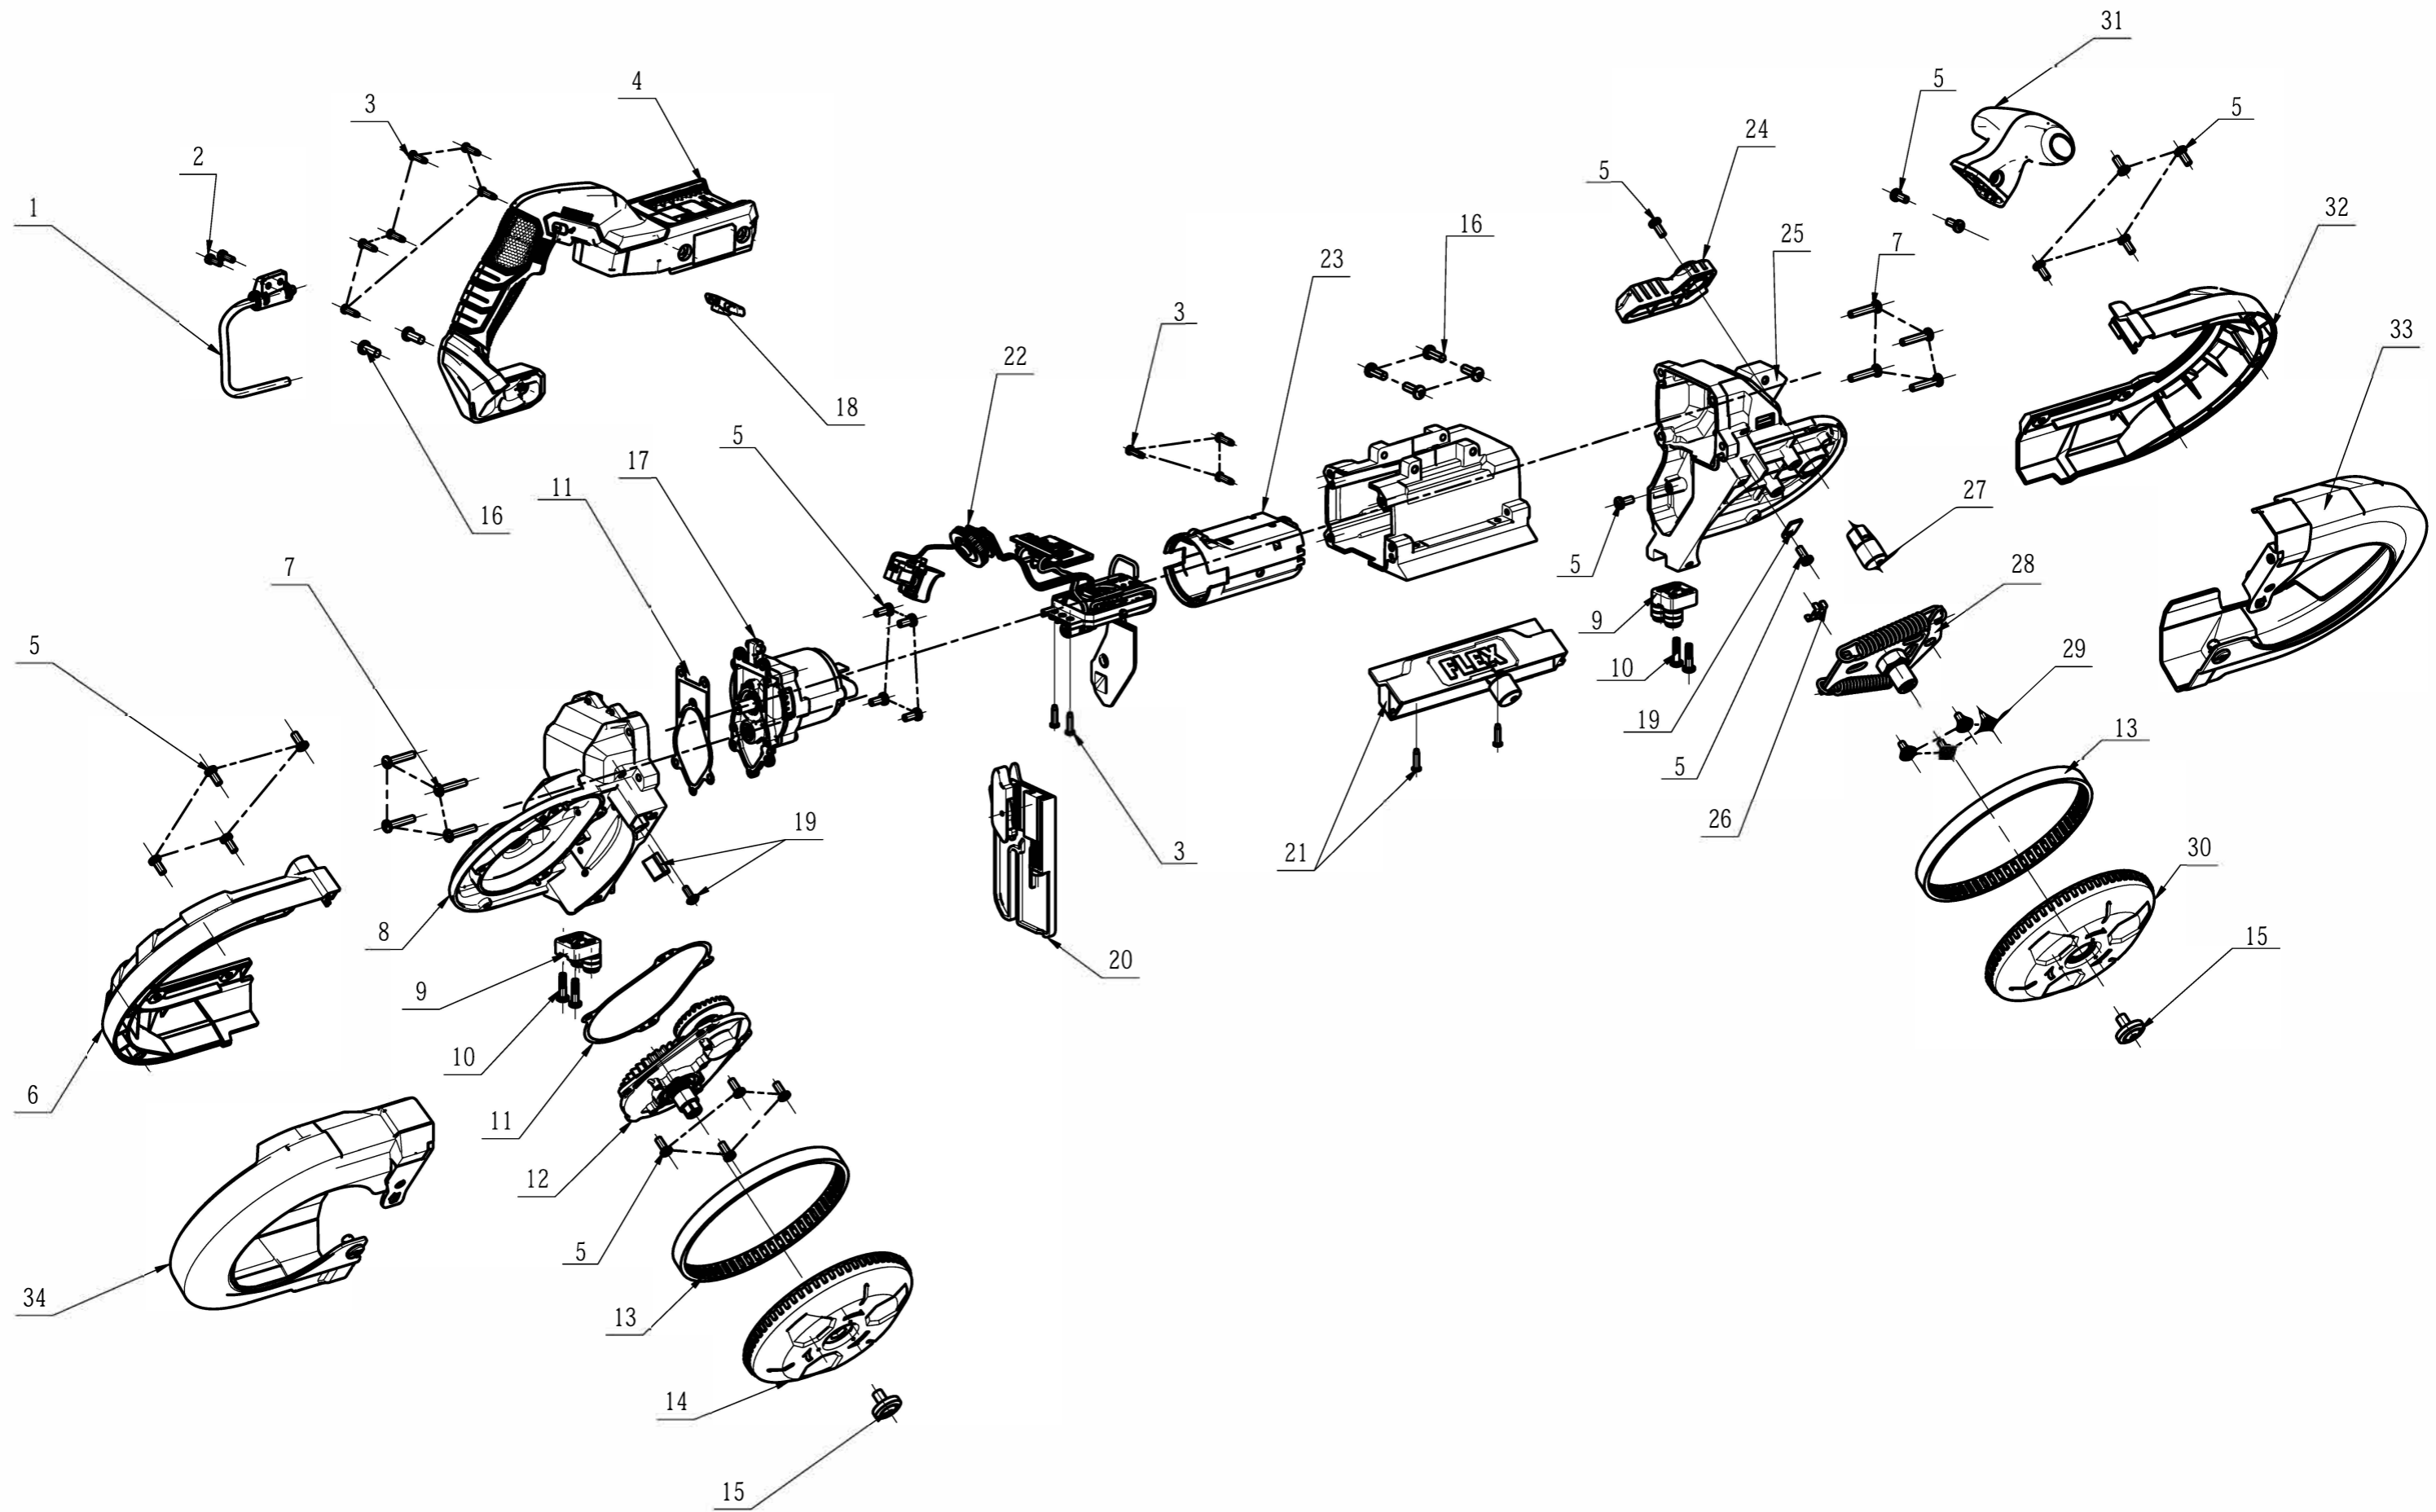

FLEX®

No.	Product Model#	Part Number	Description	Qty
1	FX2351-Z	2829631001	Pothook Assembly	1
2	FX2351-Z	5620011007	Hexagon Socket Screw	2
3	FX2351-Z	5610294001	Tapping Screw	11
4	FX2351-Z	3900627002	L R Handle Set	1
5	FX2351-Z	5620566001	Hexalobular Socket Screw	21
6	FX2351-Z	3403418001	Rear Guard	1
7	FX2351-Z	5620565001	Hexalobular Socket Screw	8
8	FX2351-Z	2790779001	Gear Box Housing Set	1
9	FX2351-Z	2829879001	Guide Block Assembly	2
10	FX2351-Z	5610302001	Thread Forming Screw	4
11	FX2351-Z	2829362001	Sealing Gasket	1
12	FX2351-Z	2829007001	Gear Case Cover Assembly	1
13	FX2351-Z	3132915001	Pulley Tire	2
14	FX2351-Z	3570345001	Driving Wheel	1
15	FX2351-Z	2829224001	Pressing Ring Set	2
16	FX2351-Z	5620690002	Hexalobular Socket Screw	6
17	FX2351-Z	2850038001	Motor Assembly	1
18	FX2351-Z	3133783001	Push Button	1
19	FX2351-Z	2829214001	Brush Assembly	1
20	FX2351-Z	2828886001	Fence Assembly	1
21	FX2351-Z	2850050001	Blade Guard Set	1
22	FX2351-Z	2850017001	Electric Assembly	1
23	FX2351-Z	3900628001	L R Fairing Set	1
24	FX2351-Z	3133787001	Tension Lever	1
25	FX2351-Z	2850037001	Front Pulley Bracket Set	1
26	FX2351-Z	3708320001	Adjusting Washer	1
27	FX2351-Z	3553881001	Shaft	1
28	FX2351-Z	2828752001	Adjusting Support Assembly	1
29	FX2351-Z	2850051001	Screw and Shaft Sleeve Set	1
30	FX2351-Z	2850039001	Front Pulley Assembly	1
31	FX2351-Z	3323397001	Auxiliary Handle	1
32	FX2351-Z	3403417001	Front Guard	1
33	FX2351-Z	2829867001	Front Blade Cover Set	1
34	FX2351-Z	2829868001	Rear Blade Cover Set	1