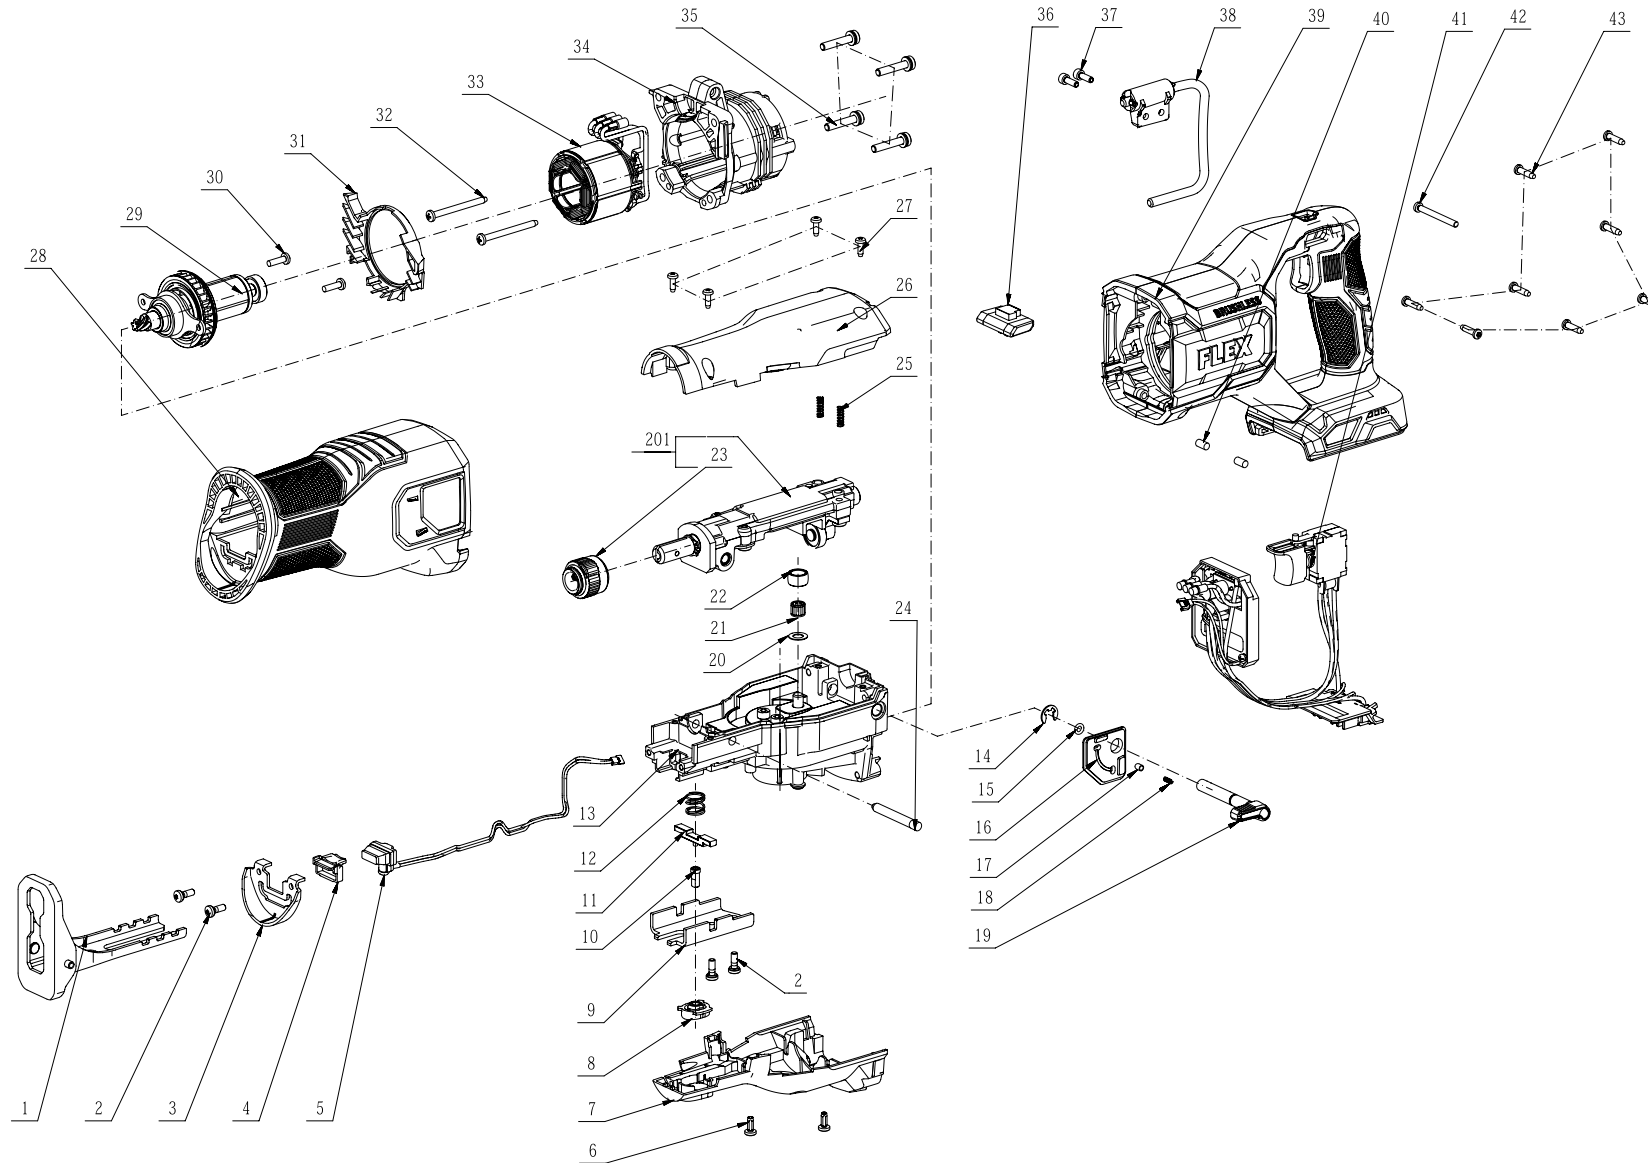

# FLEX

No.	Product Model#	Part Number	Description	Qty
1	FX2271	2827593001	Supporting Assembly	1
2	FX2271	5620361005	Hexagon Lobuar Screw	4
3	FX2271	3705361001	Front Handle Support	1
4	FX2271	3128911001	LED Holder	1
5	FX2271	2830863001	LED Electric Assembly	1
6	FX2271	5610097002	Thread Forming Screw	2
7	FX2271	3131320001	Support	1
8	FX2271	3128619001	Push Button	1
9	FX2271	3707528001	Support Plate	1
10	FX2271	3552674001	Shaft	1
11	FX2271	3520515001	Clamp	1
12	FX2271	3660432001	Spring	1
13	FX2271	2790609001	Gear Case Assembly	1
14	FX2271	5660029001	E Ring	1
15	FX2271	5690018001	O Ring	1
16	FX2271	3131318001	Limit Plate	1
17	FX2271	3704592001	Cap	1
18	FX2271	3660050001	Spring B	1
19	FX2271	3131389001	Pendulum Knob	1
20	FX2271	5650761001	Plain Washer	1
21	FX2271	5700212002	Needle Bearing	1
22	FX2271	3580114001	Crank Roller	1
23	FX2271	2828382001	Quick Clamp Assembly	1
24	FX2271	5670458001	Pin	1
25	FX2271	3660600001	Compression Spring	2
26	FX2271	3131319001	Gear Case Cover	1
27	FX2271	5620164008	Hexagon Socket Screw	4
28	FX2271	3131325001	Front Handle	1
29	FX2271	2751337001	Rotor	1
30	FX2271	5620511003	Hexagon Socket Screw	2
31	FX2271	3131322001	Fan Baffle	1
32	FX2271	5610249001	Tapping Screw	2
33	FX2271	2740337001	Stator Assembly	1
34	FX2271	3131321001	Motor Housing	1
35	FX2271	5610403001	Screw and Washer Assembly	4
36	FX2271	3131387001	Lock Button	1
37	FX2271	5620011010	Hexagon Socket Screw	2
38	FX2271	2827597001	Pothook Assembly	1
39	FX2271	3900372001	L R Handle Set	1
40	FX2271	3123928002	Rubber Pole	2
41	FX2271	2830837001	Electric ASSY	1
42	FX2271	5610285003	Hexagon Tapping Screw	1
43	FX2271	5610294001	Tapping Screw	8
201	FX2271	2827573001	Pendulum Support Assembly	1