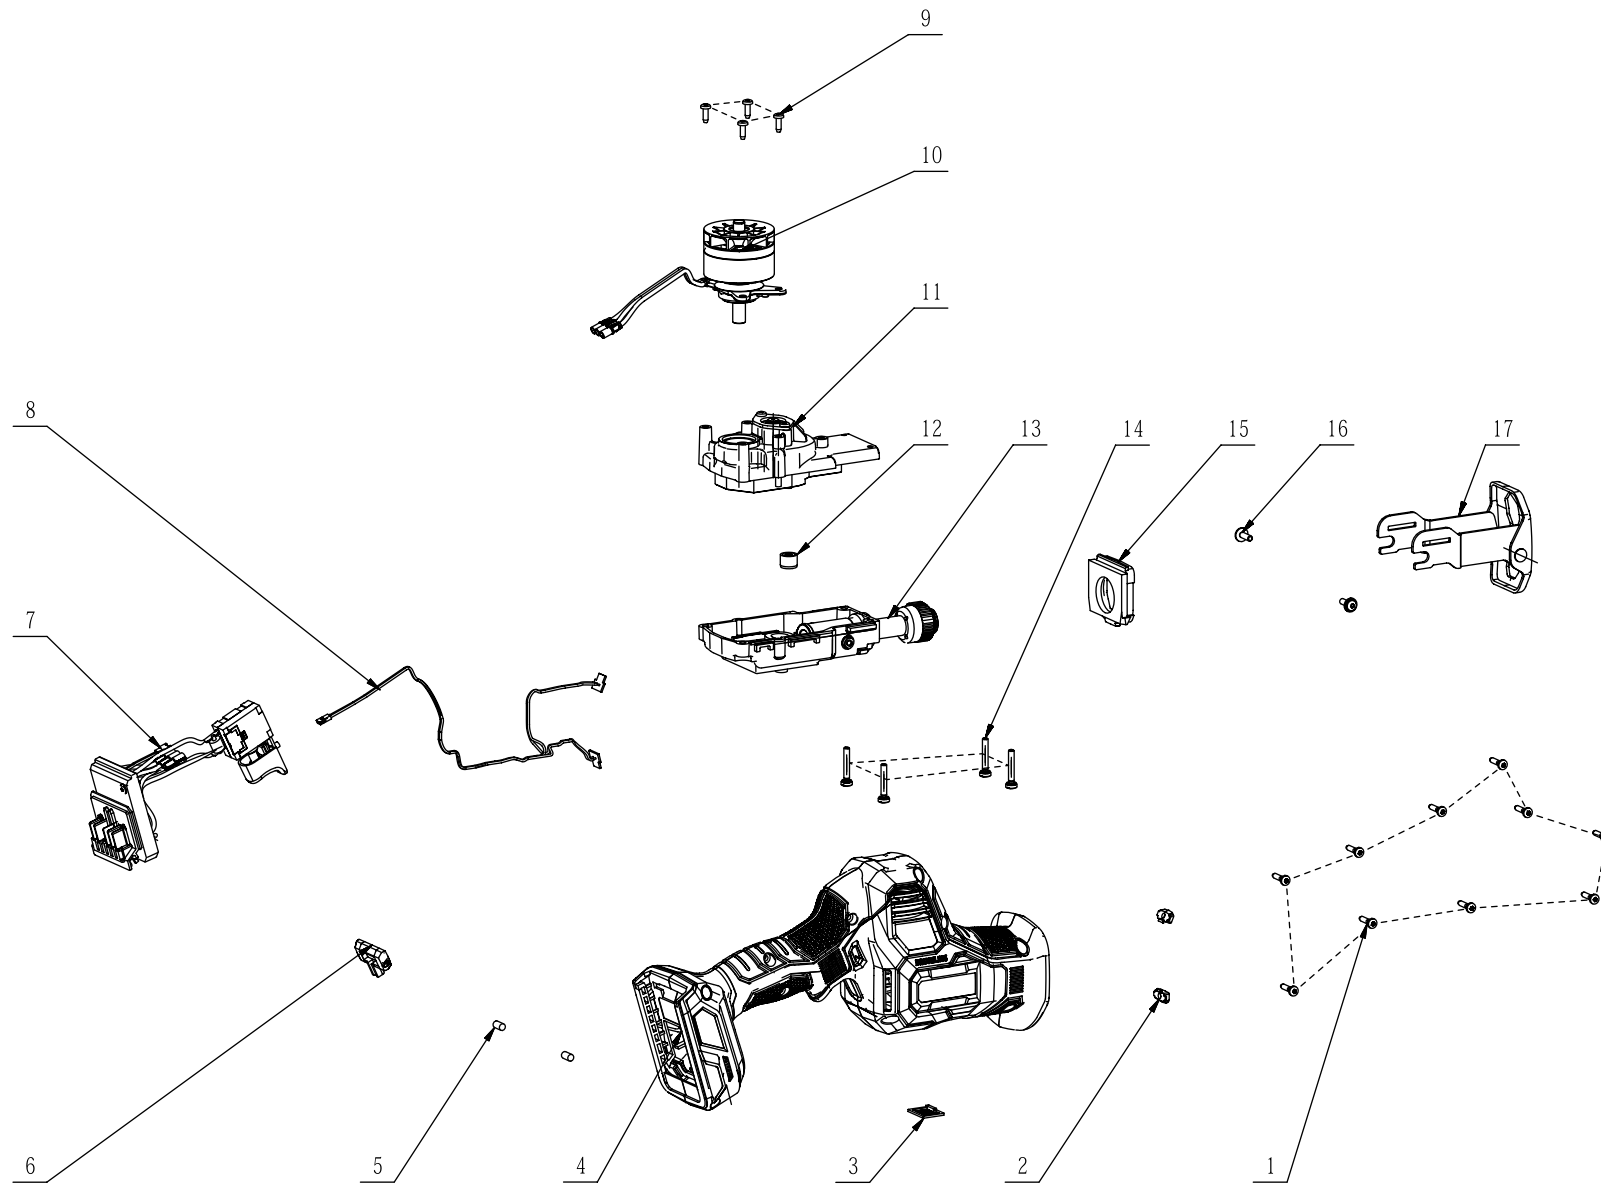

FLEX

No.	Product Model#	Part Number	Description	Qty
1	FX2241-Z	5610225001	Hexagon Lobuar Screw	10
2	FX2241-Z	3132889001	LED Lampshade	2
3	FX2241-Z	3402951001	Dust Board Assembly	1
4	FX2241-Z	2828898001	L R Housing Set	1
5	FX2241-Z	3123928002	Rubber Pole	2
6	FX2241-Z	3132885001	Push Button	1
7	FX2241-Z	2831120001	Electric Assembly	1
8	FX2241-Z	2831121001	LED Electric Assembly	1
9	FX2241-Z	5620164008	Hexagon Socket Screw	4
10	FX2241-Z	2730354001	DC Motor	1
11	FX2241-Z	2790674001	Gear Case Assembly	1
12	FX2241-Z	5700520001	Needle Bearing	1
13	FX2241-Z	2790676001	Gear Case Cover Assembly	1
14	FX2241-Z	5610839001	Screw and Washer Assembly	4
15	FX2241-Z	3132883001	Seal Cover	1
16	FX2241-Z	5610404001	Hexagonal Socket Pan Head Flange Screw	2
17	FX2241-Z	2828653001	Supporting Assembly	1