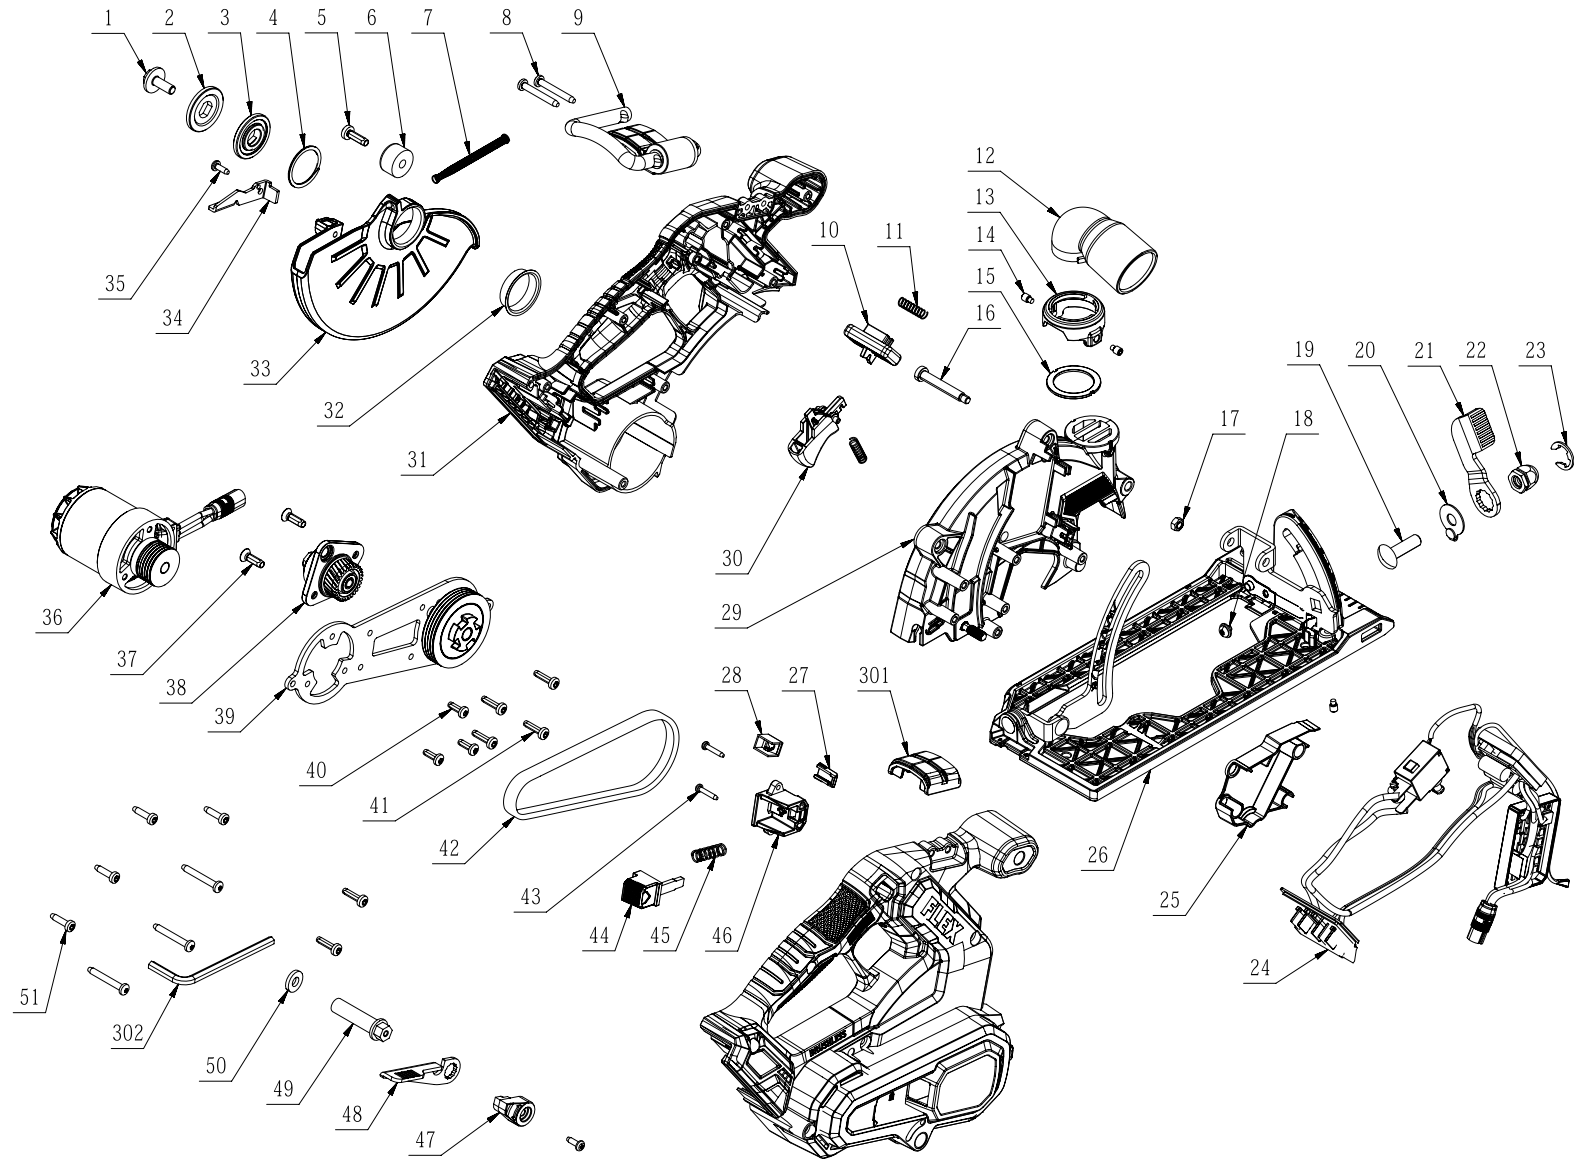

FLEX

No.	Product Model#	Part Number	Description	Qty
1	FX2131A-Z	5640370001	Flange Screw	1
2	FX2131A-Z	3550938001	Out Flange	1
3	FX2131A-Z	3580102001	Inner Flange	1
4	FX2131A-Z	5660190001	Circlips For Shaft	1
5	FX2131A-Z	5610345001	Thread Forming Screw	1
6	FX2131A-Z	3121051002	Stopper	1
7	FX2131A-Z	3660830001	Tension Spring	1
8	FX2131A-Z	5620169004	Tapping Screw	5
9	FX2131A-Z	2828363001	Pothead Assembly	1
10	FX2131A-Z	3131380001	Lock off Button	1
11	FX2131A-Z	3660028003	Stop Spring	2
12	FX2131A-Z	3130784001	Vacuum Adapter	1
13	FX2131A-Z	3131382001	Adapter	1
14	FX2131A-Z	5620016002	Hexagon Socket Screw	3
15	FX2131A-Z	3128712001	Rubber Gasket	1
16	FX2131A-Z	5640198001	Bolt	1
17	FX2131A-Z	5630007004	Prevailing Torque Hexagon Nut	1
18	FX2131A-Z	5620597001	Screw with Washer	1
19	FX2131A-Z	5620594001	Hexagon Socket Screw	1
20	FX2131A-Z	5650617001	Washer	1
21	FX2131A-Z	3706392001	Lock Lever	1
22	FX2131A-Z	5630313001	Acorn Nut	1
23	FX2131A-Z	5660252001	Circlip	1
24	FX2131A-Z	2830861001	Electric Assembly	1
25	FX2131A-Z	3131383001	Clapboard	1
26	FX2131A-Z	2827684001	Base Plate Assembly	1
27	FX2131A-Z	3126849001	LED Cover	1
28	FX2131A-Z	3127485001	LED Cover	1
29	FX2131A-Z	2828375001	Upper Guard Set	1
30	FX2131A-Z	3131388001	Switch Trigger	1
31	FX2131A-Z	3900397001	L R Handle Set	1
32	FX2131A-Z	3580280001	Bushing	1
33	FX2131A-Z	3422799001	Lower Guard	1
34	FX2131A-Z	3707539001	Moving Guard Lever	1
35	FX2131A-Z	5620164008	Hexagon Socket Screw	2
36	FX2131A-Z	2730341001	Motor & Small Belt Pulley Assembly	1
37	FX2131A-Z	5610346001	Thread Forming Screw	2
38	FX2131A-Z	2828377001	Gear Case Cover Assembly	1
39	FX2131A-Z	2827683001	Gear Case Assembly	1
40	FX2131A-Z	5610237001	Tapping Screw	3
41	FX2131A-Z	5610342001	Thread Forming Screw	6
42	FX2131A-Z	3800164001	Poly V-Belt	1
43	FX2131A-Z	5610241004	Screw	2
44	FX2131A-Z	3403134001	Spindle Lock	1
45	FX2131A-Z	3660072002	Spring	1
46	FX2131A-Z	3130785001	Spindle Lock Cover	1
47	FX2131A-Z	2828374001	Lock Assembly	1
48	FX2131A-Z	3707538001	Depth Adjusting Lever	1
49	FX2131A-Z	3553553001	Lock Pole	1
50	FX2131A-Z	5650640001	Plain Washer	1
51	FX2131A-Z	5610343001	Tapping Screw	4
301	FX2131A-Z	3129000001	Mounting	1
302	FX2131A-Z	5680028002	Hexagon Wrench	1